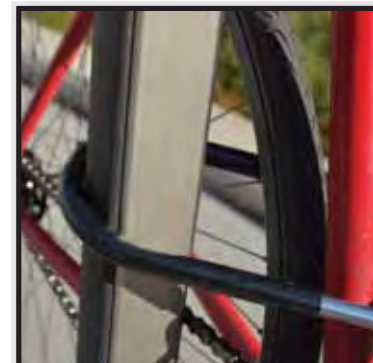

INTRODUCING
**THE NO SCRATCH™
BIKE RACK**

RED LIST READY: Sportworks bike racks meet the material sourcing criteria of the Living Building Challenge, LEED and Green Globes certification programs.

CUSTOMIZED SOLUTIONS: Sportworks can create bike racks to meet the needs of any project. Choose from a variety of materials, finishes, mounting options and even a custom sign plate.

NICE TO BIKES: The No Scratch™ Bike Rack features a durable, non-abrasive bumper that protects bikes from scratches and dings. Sportworks bike racks provide the highest level of security, allowing both bike wheel and frame to be locked to the rack.

Stationary Bike Racks	Tofino	Westport	HD Inverted-U	Compact U	Post Rack	HD Inverted-U (4)
<i>Specifications</i>	<i>No Scratch™ Series</i>		<i>Standard Series</i>			<i>Multi-Bike Series</i>
Length	28"	14.5"	23.1"	14"	17.3"	23.1"
Width ¹	6"	6"	6"	5"	6"	45"
Height	33"	33"	35.6"	30"	35.6"	37"
Weight	34.5 lbs	28.5 lbs	28 lbs	22 lbs	20 lbs	83 lbs
No Scratch™ Guard ²	Yes	Yes	No	No	No	No
Custom Centerpiece Option	Yes	Yes	Yes	Yes	Yes	Yes
Material Options	mild/stainless steel	mild/stainless steel	mild/stainless steel	mild/stainless steel	mild/stainless steel	mild/stainless steel
Mounting Options	surface/in-ground	surface/in-ground	surface/in-ground	surface/in-ground	surface/in-ground	channel
Finish & Coating Options ³	various	various	various	various	various	various
Capacity	2 bikes	2 bikes	2 bikes	2 bikes	2 bikes	4 bikes
Warranty	1 yr	1 yr	1 yr	1 yr	1 yr	1 yr
<i>Ordering Info</i>						
Lead Time ⁵	12 days	12 days	12 days	12 days	12 days	12 days

Notes:

¹ Width includes base or channel footing.

² No Scratch™ Guard is a Santoprene rubber bumper that protects bikes.

³ Finish and Coating Options include: bead blast, zinc plate, powder coat, zinc primer, galvanize, plascoat PPA-571. Powder coating is available in a variety of colors and subject to minimum lot charges.