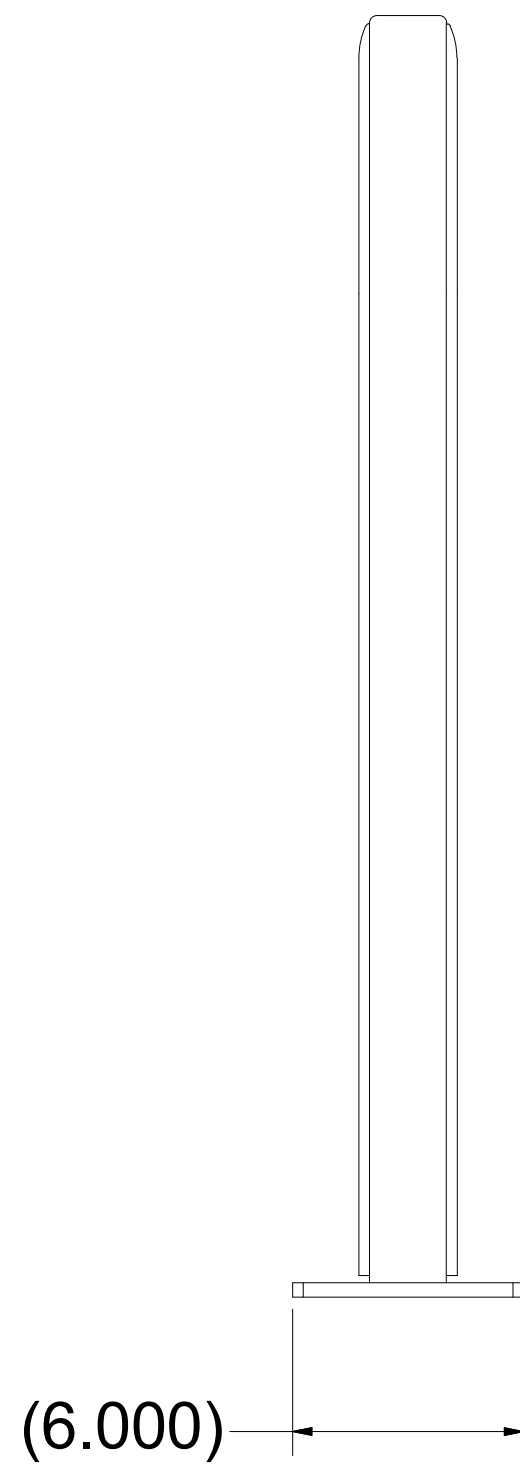

FOOT
DETAIL A

SANTOPRENE NO-SCRATCH

ESTIMATED WEIGHT = 28.6 LB