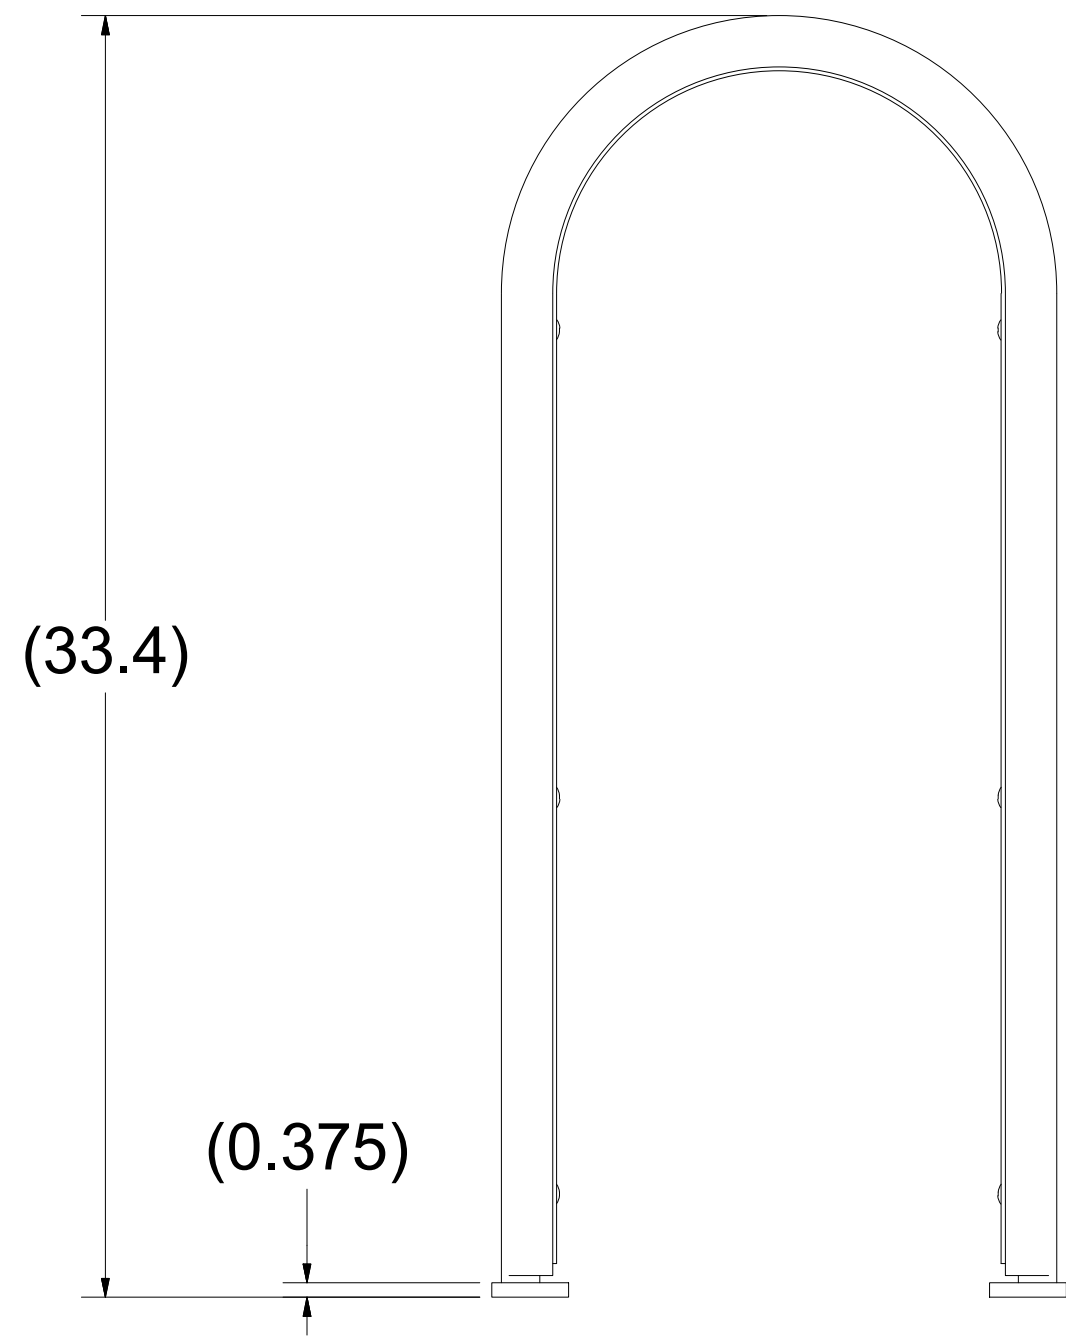

FOOT
DETAIL A

SANTOPRENE NO-SCRATCH

ESTIMATED WEIGHT = 28.6 LB