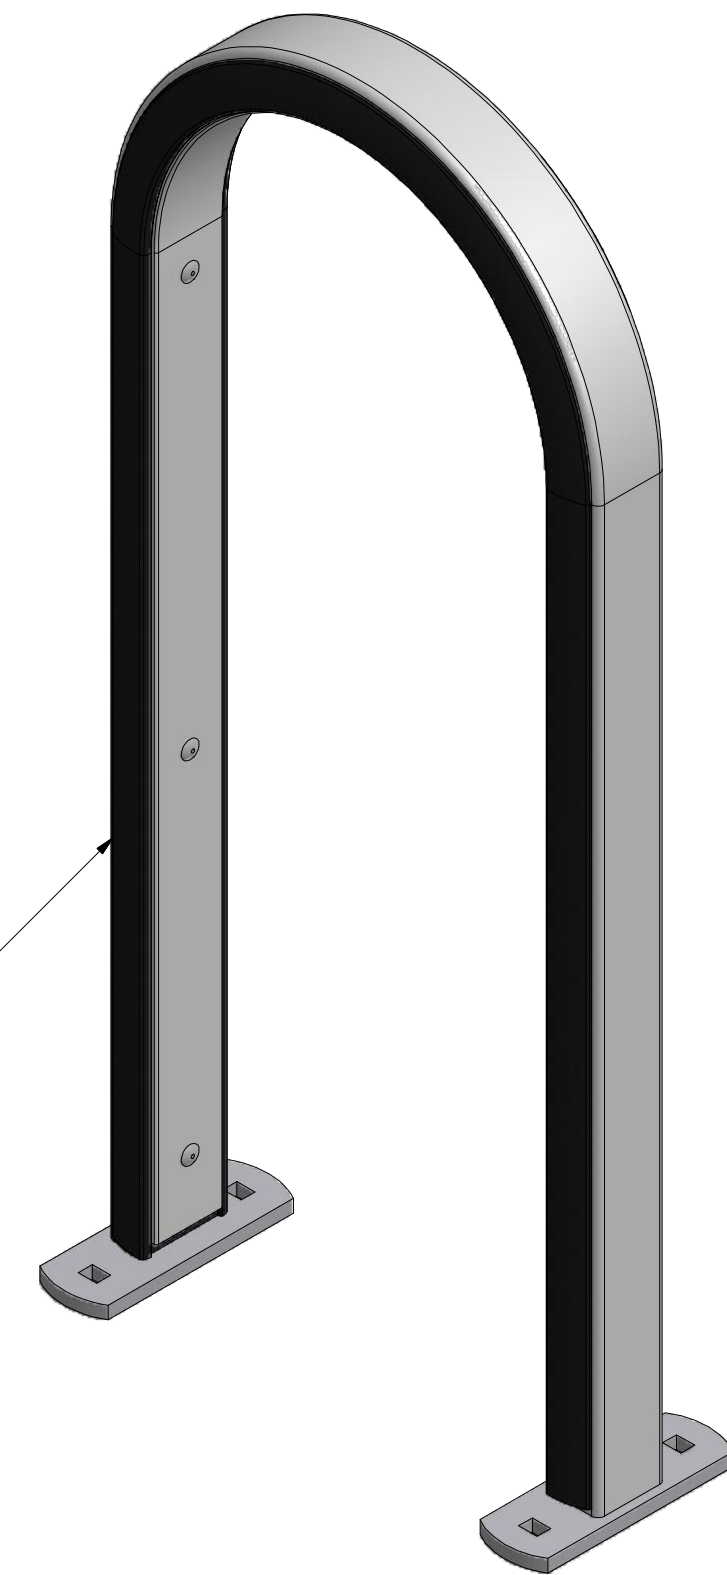

FOOT
DETAIL A

SANTOPRENE NO-SCRATCH

ESTIMATED WEIGHT = 28.6 LB