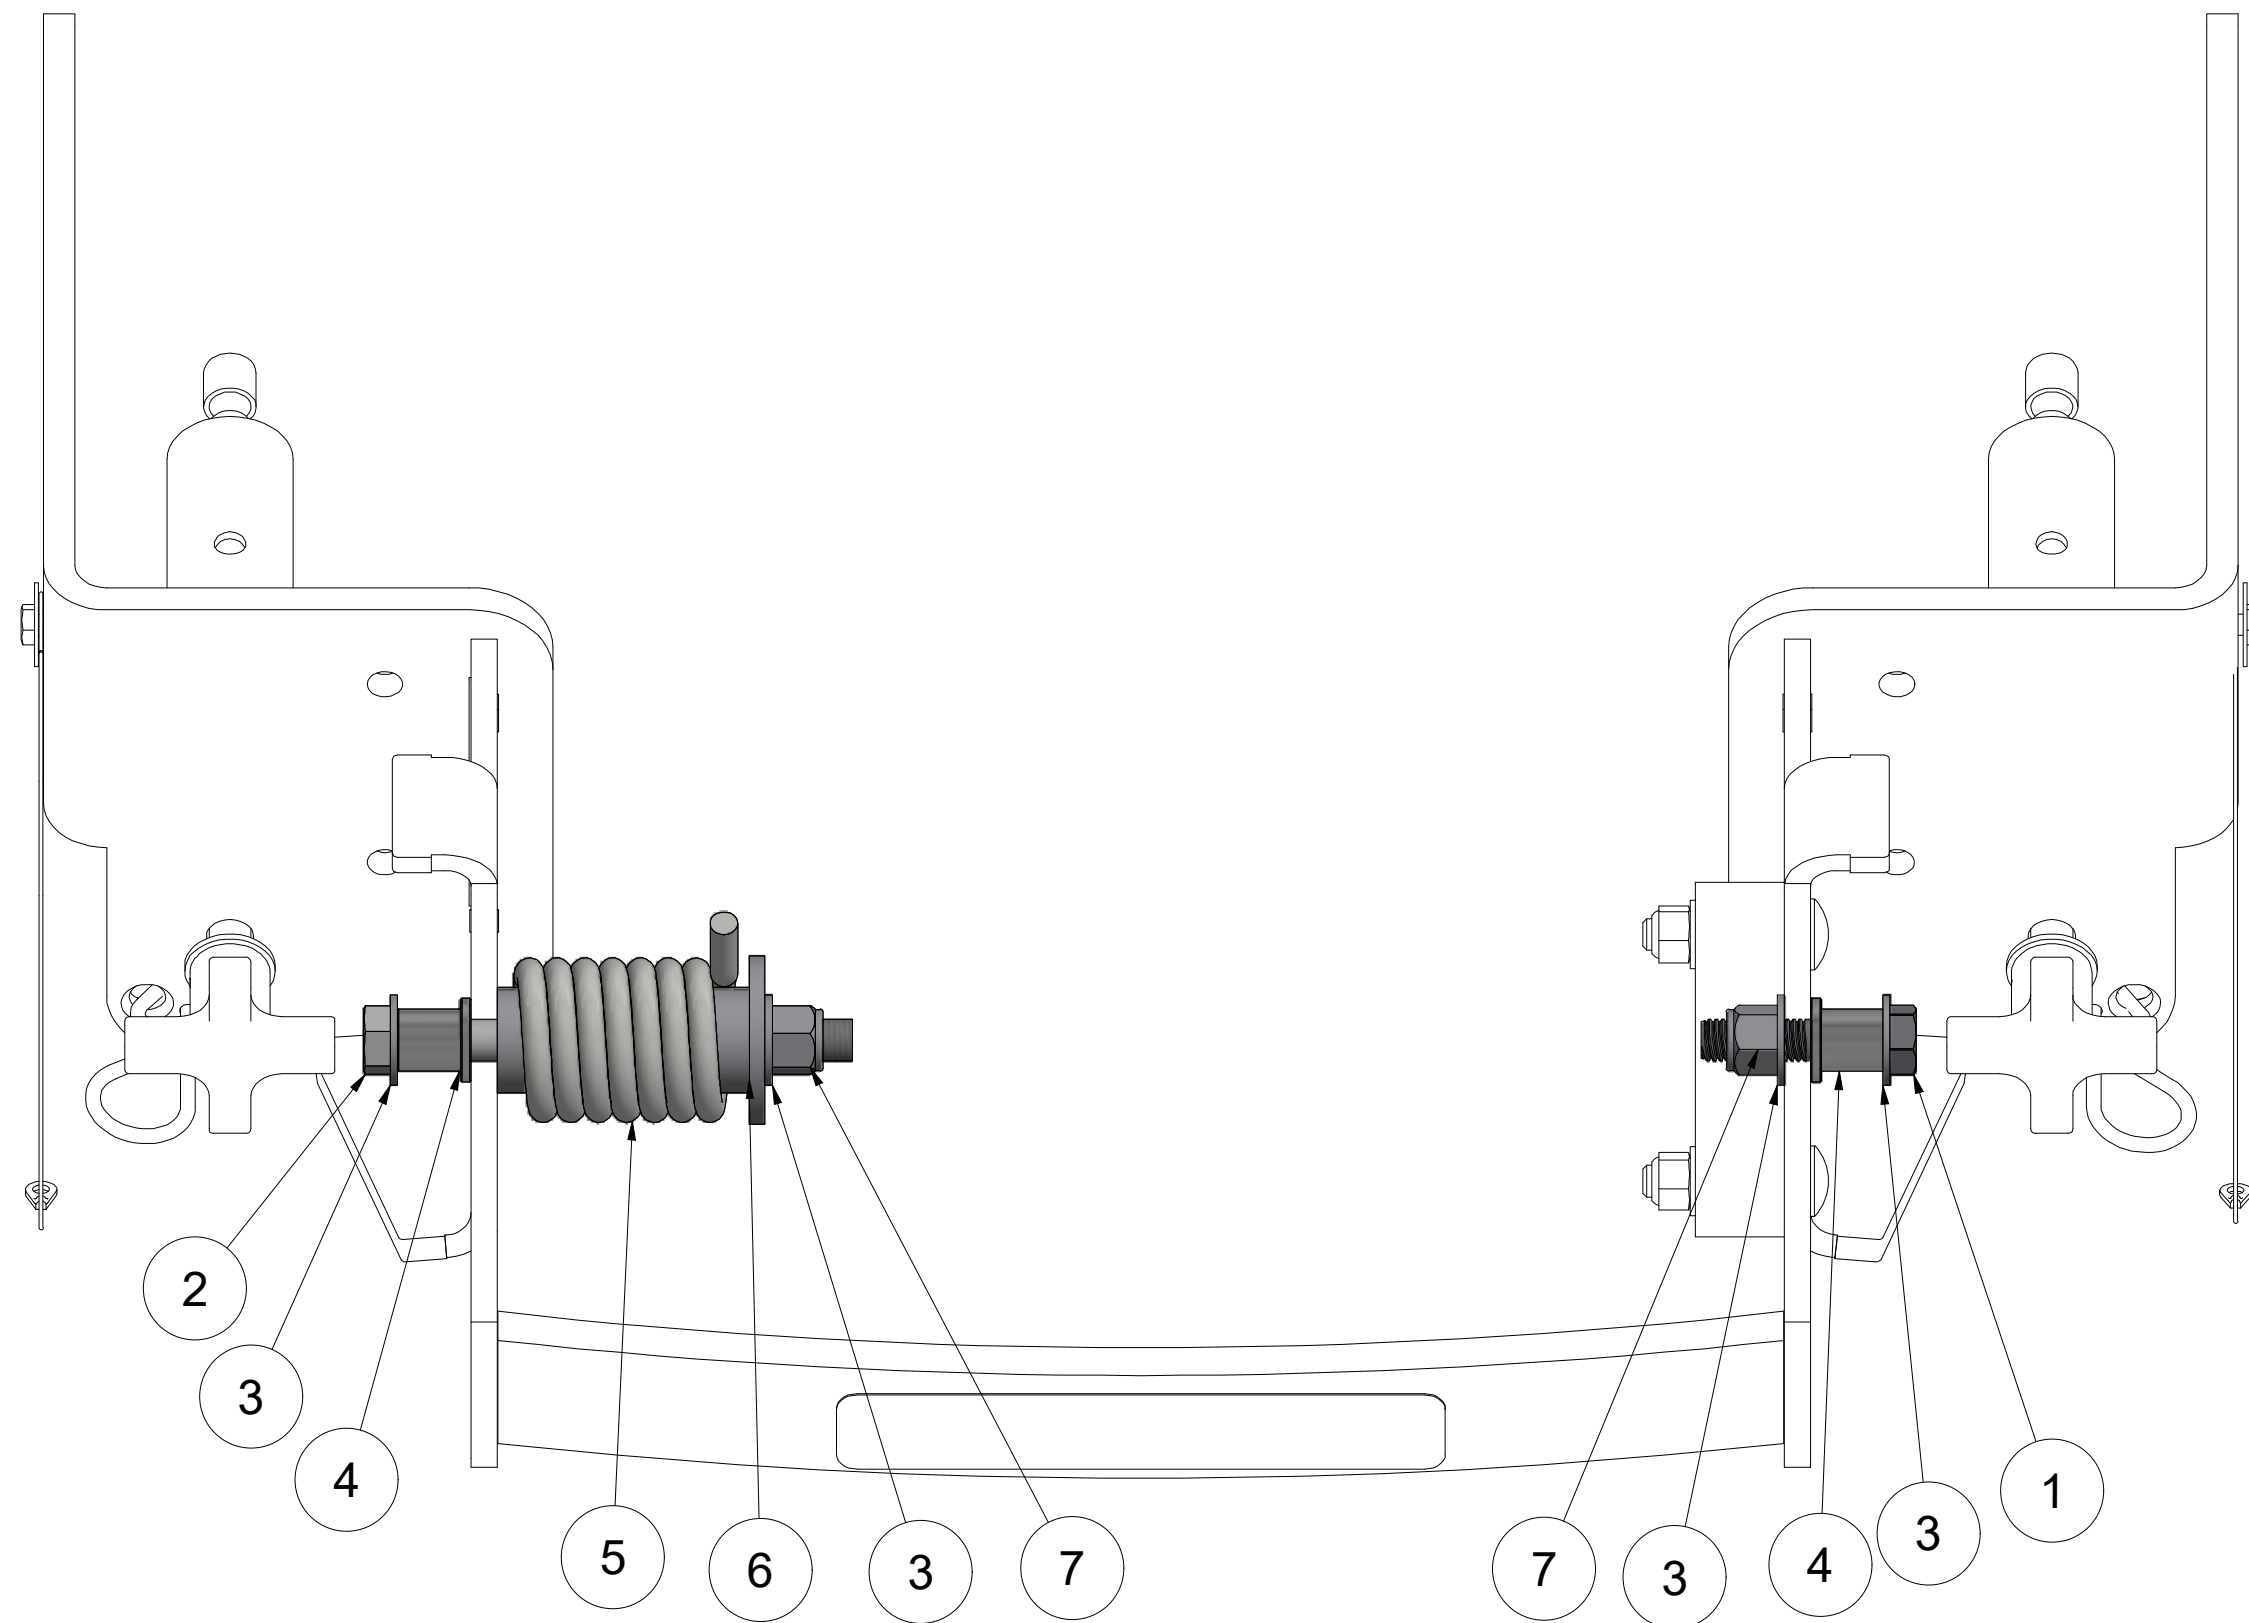

PIVOT BOLT STACK FOR APEX 3 TSBs

APEX 3 PIVOT BOLT STACK

PARTS LIST - 4-DIGIT P/Ns MAY NOT BE SET UP FOR SALE. PLEASE CONTACT SPORTWORKS FOR REPLACEMENT P/Ns

ITEM	QTY	PART NO	TITLE
1	1	7000	HHCS, 1/2-13 x 2.25, Gr 8 steel, Zinc II, Domestic
2	1	8475	HHCS, 1/2-13 x 5.5, Partial thread, Gr 8 steel, Zinc II
3	6	7023	WASHER, FLAT, 1/2, SAE, Steel, Zinc II
4	2	5240	BEARING, FLANGE, .500 ID x .75 length, STAINLESS
5	1	4475	SPRING, TORSION, APEX Passenger Side
6	1	4535	Weldment, Apex Torsion Spring Mount
7	2	3862	NUT, HEX, 1/2-13, NYLOCK, 18-8 Stainless, Import