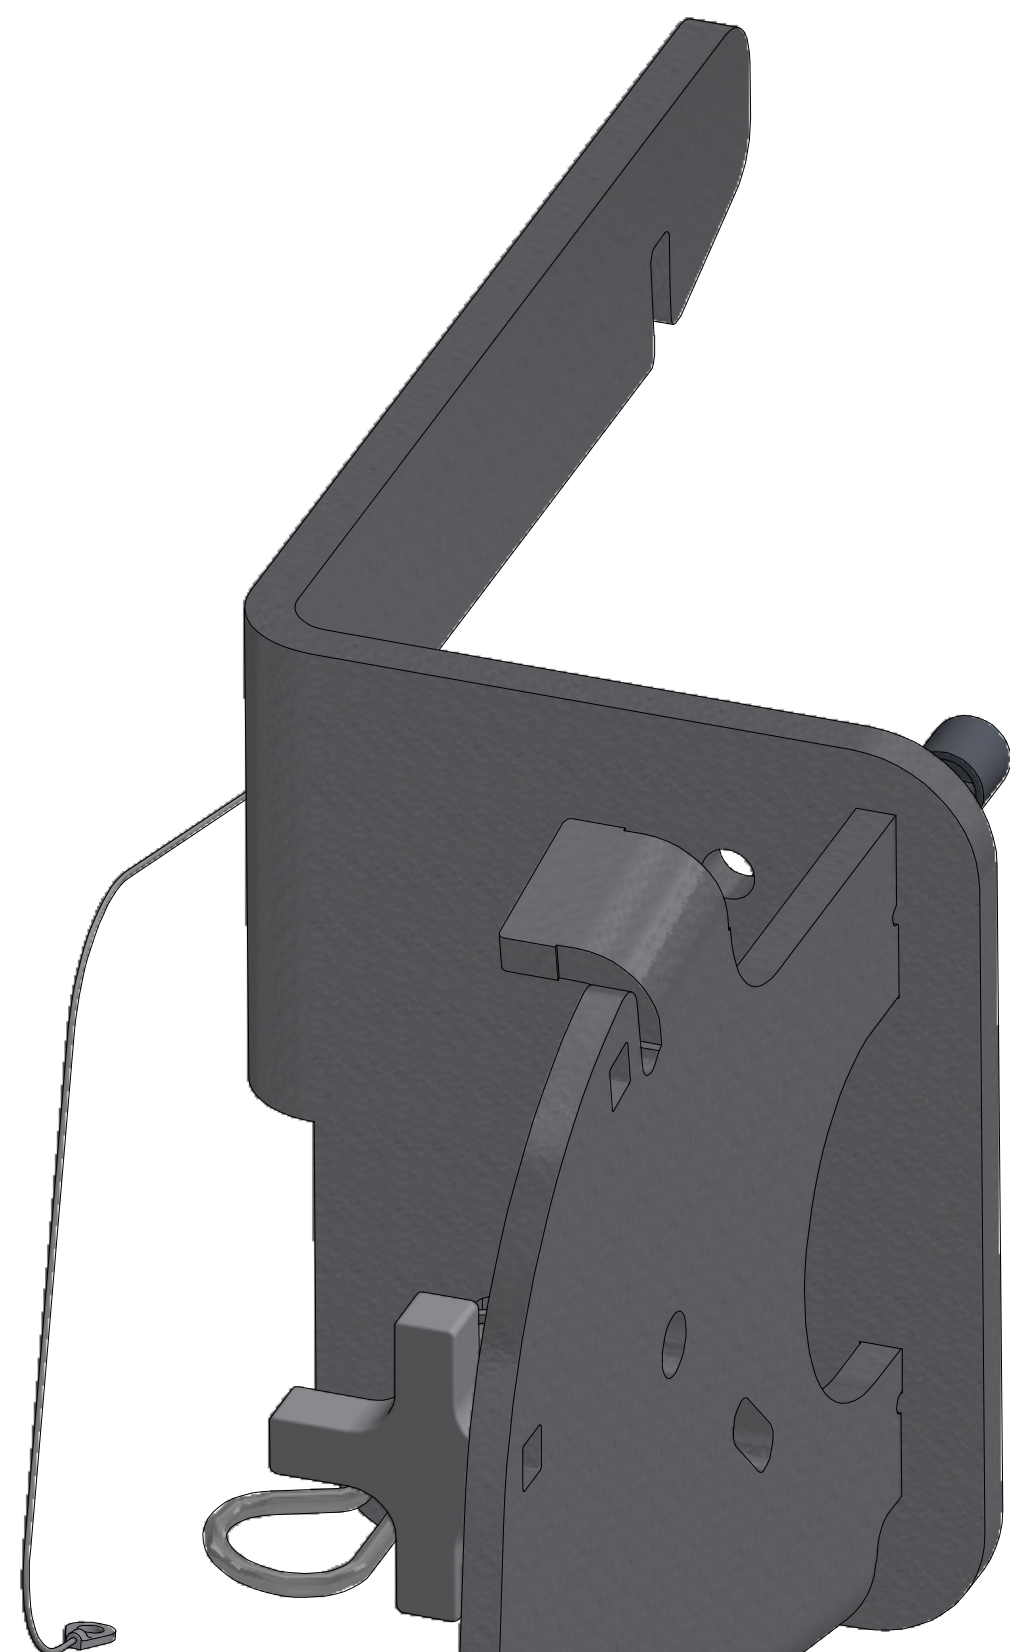

Apex TSB Base Part Numbers

Bike Rack	Romeo Rim Slide-In	Romeo Rim Universal	Romeo Rim Swept (short install)	Romeo Rim Swept (long install)	Romeo Rim HD Swept
Apex 2	101269	101270	101263	101265	101264
Apex 3	101033	101072	101131	101266	101251

PARTS LIST - 4-DIGIT P/Ns MAY NOT BE SET UP FOR SALE. PLEASE CONTACT SPORTWORKS FOR REPLACEMENT P/Ns

ITEM	QTY	PART NO	TITLE
1	1	3598-BLK	APEX QUADRANT, BLACK
2	2	9547	Star Knob, Hand, 1/2-13 x 9 -1/4, Stainless Stud, Al knob, Large
3	2	3855	BOLT, CARRIAGE, 3/8-16 x 2.00, 18-8 Stainless
4	2	7013	WASHER, FLAT, 3/8, SAE, Stainless, Import
5	2	7011	NUT, NYLOCK 3/8-16 NYLOCK, SS
6	2	5240	BEARING, FLANGE, .500 ID x .75 length, STAINLESS
7	6	7023	WASHER, FLAT, 1/2, SAE, Steel, Zinc II
8	2	3862	NUT, HEX, 1/2-13, NYLOCK, 18-8 Stainless, Import
9	2	7778	WASHER, FLAT, Fender, .25 ID x 1 OD, Stainless, Import
10	2	7012	WASHER, FLAT, 1/4 SS
11	2	7009	NUT, HEX, 1/4-20, Nylock, Stainless, Import
12	2	7796	CAP, .467 ID x .625L, Vinyl, Black
13	1	9802	LABEL, Sportworks, 7.25 in. x 1.25 in.