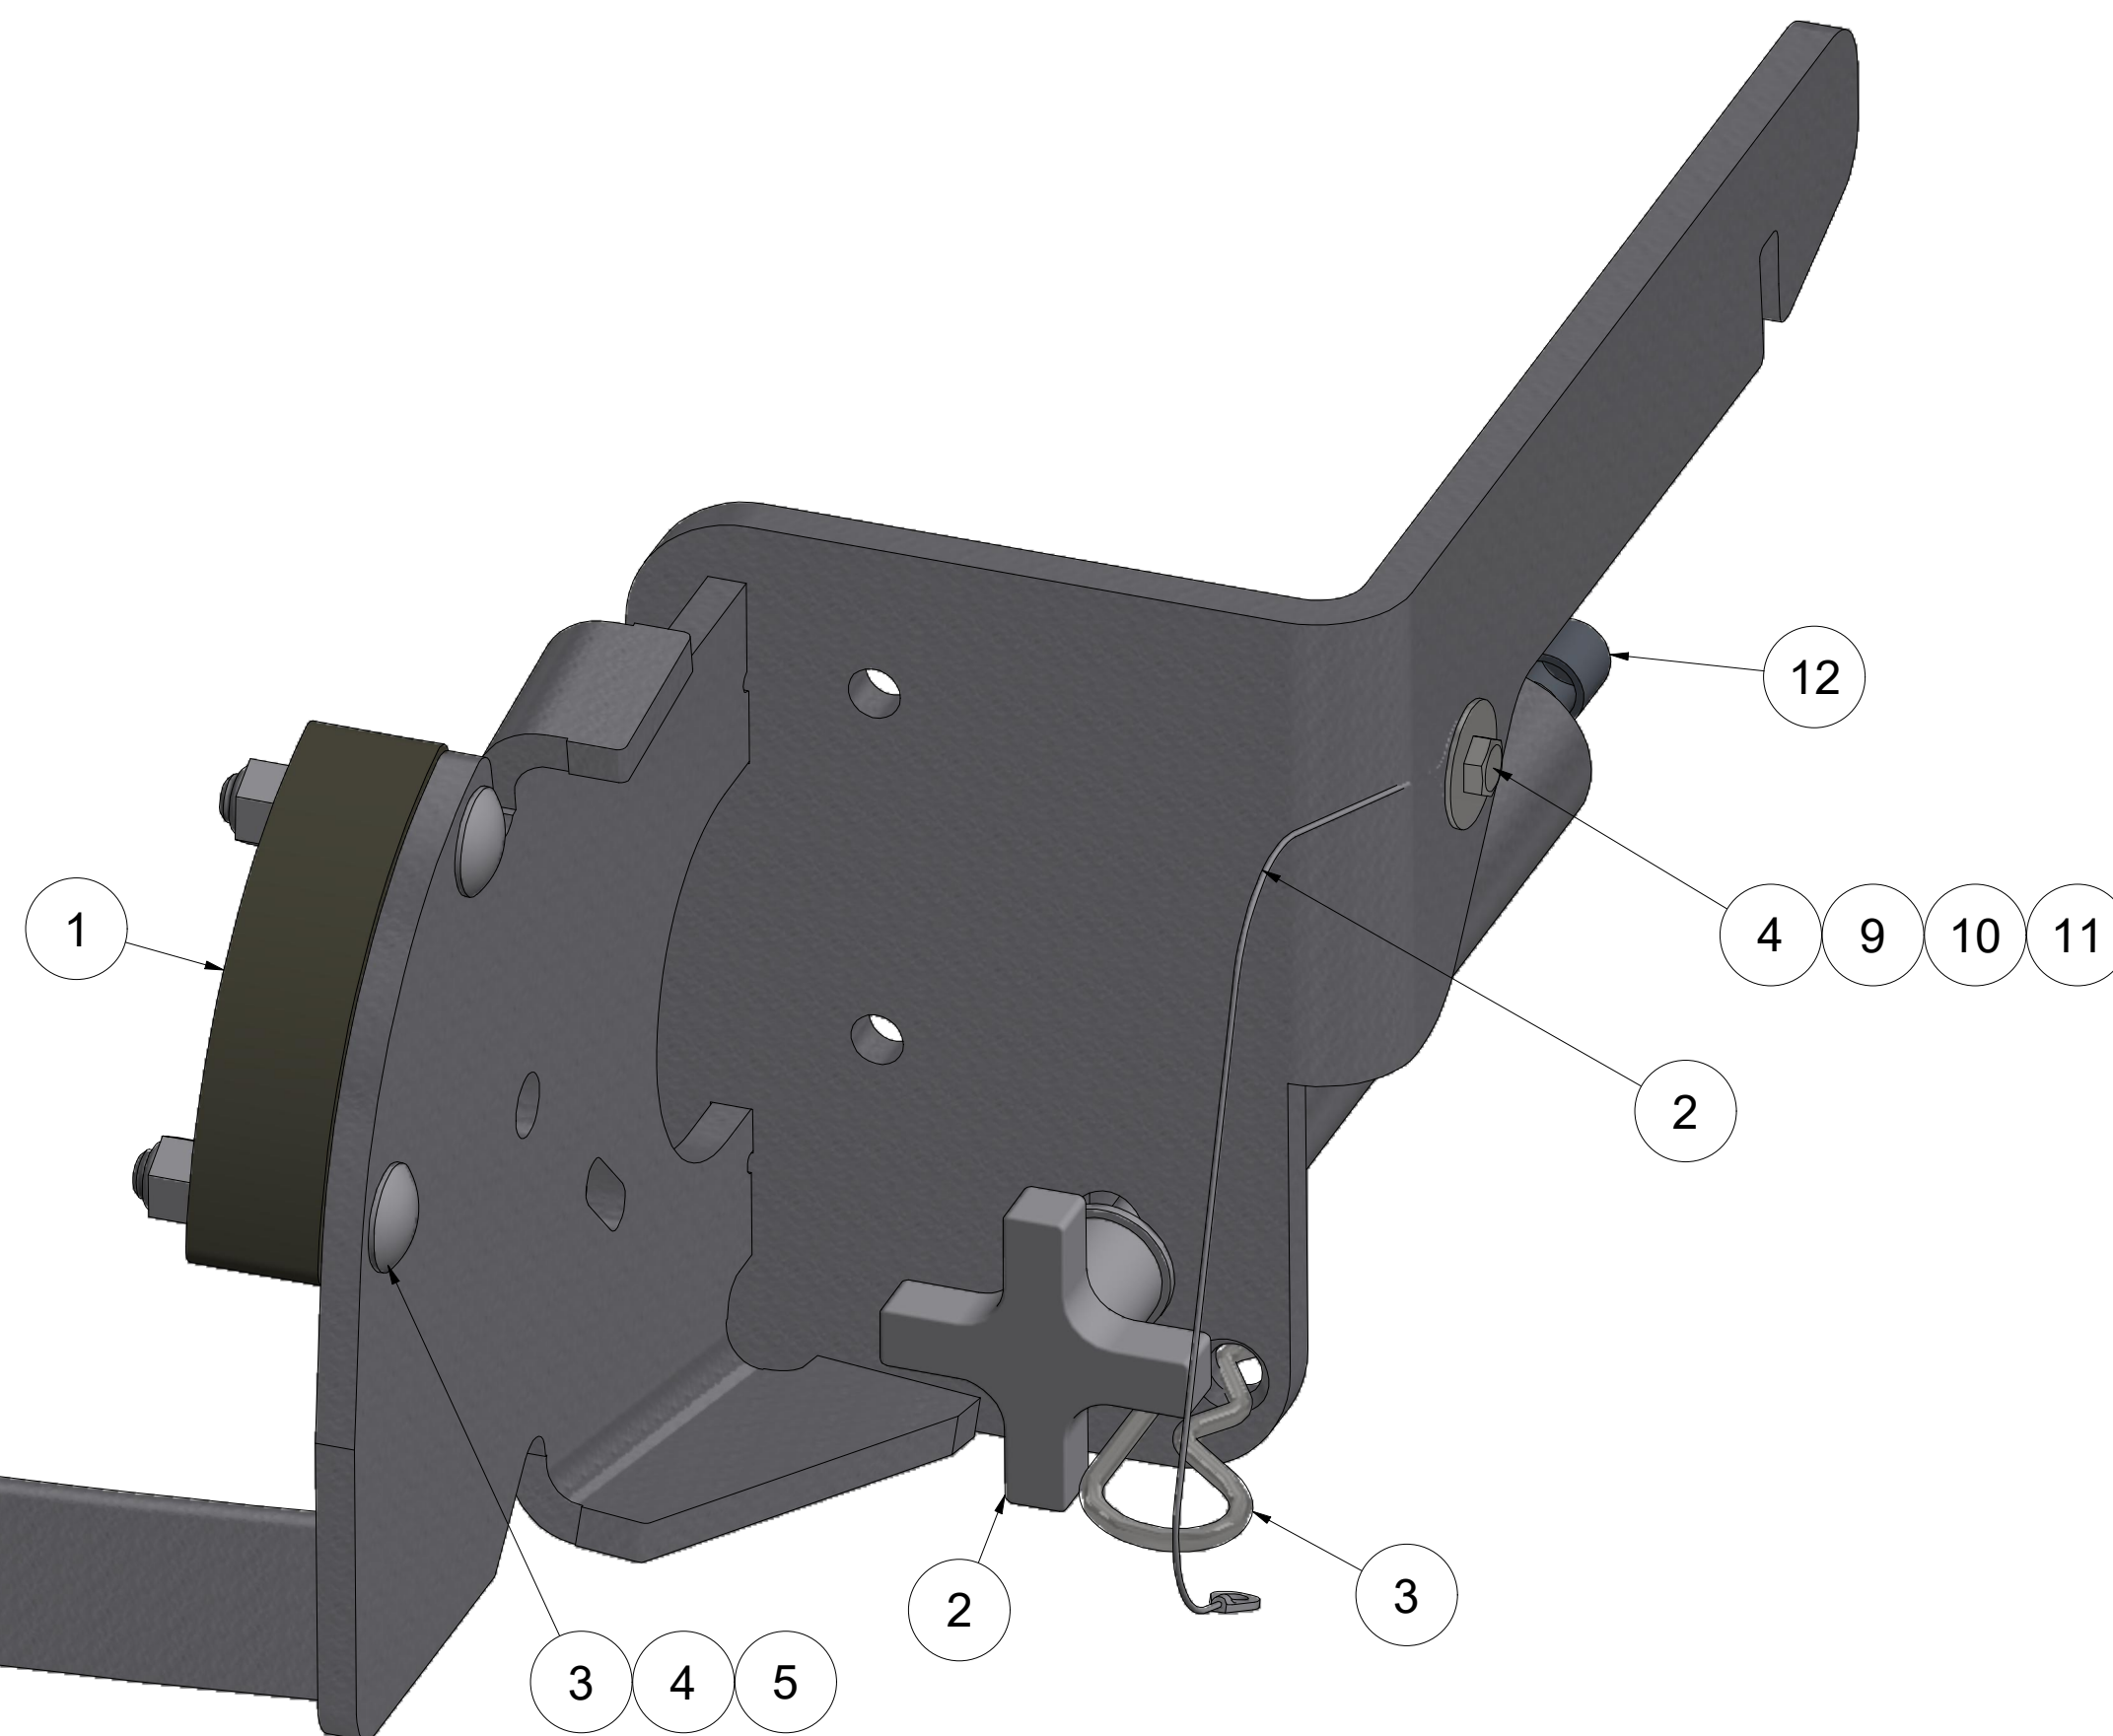

Apex TSB Base Part Numbers

Bike Rack	Romeo Rim Slide-In	Romeo Rim Universal	Romeo Rim Swept (short install)	Romeo Rim Swept (long install)	Romeo Rim HD Swept
Apex 2	101269	101270	101263	101265	101264
Apex 3	101033	101072	101131	101266	101251

PARTS LIST - 4-DIGIT P/Ns MAY NOT BE SET UP FOR SALE. PLEASE CONTACT SPORTWORKS FOR REPLACEMENT P/Ns

ITEM	QTY	PART NO	TITLE
1	1	3598-BLK	APEX QUADRANT, BLACK
2	2	9547	Star Knob, Hand, 1/2-13 x 9 -1/4, Stainless Stud, Al knob, Large
3	2	3855	BOLT, CARRIAGE, 3/8-16 x 2.00, 18-8 Stainless
4	2	7013	WASHER, FLAT, 3/8, SAE, Stainless, Import
5	2	7011	NUT, NYLOCK 3/8-16 NYLOCK, SS
6	2	5240	BEARING, FLANGE, .500 ID x .75 length, STAINLESS
7	6	7023	WASHER, FLAT, 1/2, SAE, Steel, Zinc II
8	2	3862	NUT, HEX, 1/2-13, NYLOCK, 18-8 Stainless, Import
9	2	7778	WASHER, FLAT, Fender, .25 ID x 1 OD, Stainless, Import
10	2	7012	WASHER, FLAT, 1/4 SS
11	2	7009	NUT, HEX, 1/4-20, Nylock, Stainless, Import
12	2	7796	CAP, .467 ID x .625L, Vinyl, Black
13	1	9802	LABEL, Sportworks, 7.25 in. x 1.25 in.