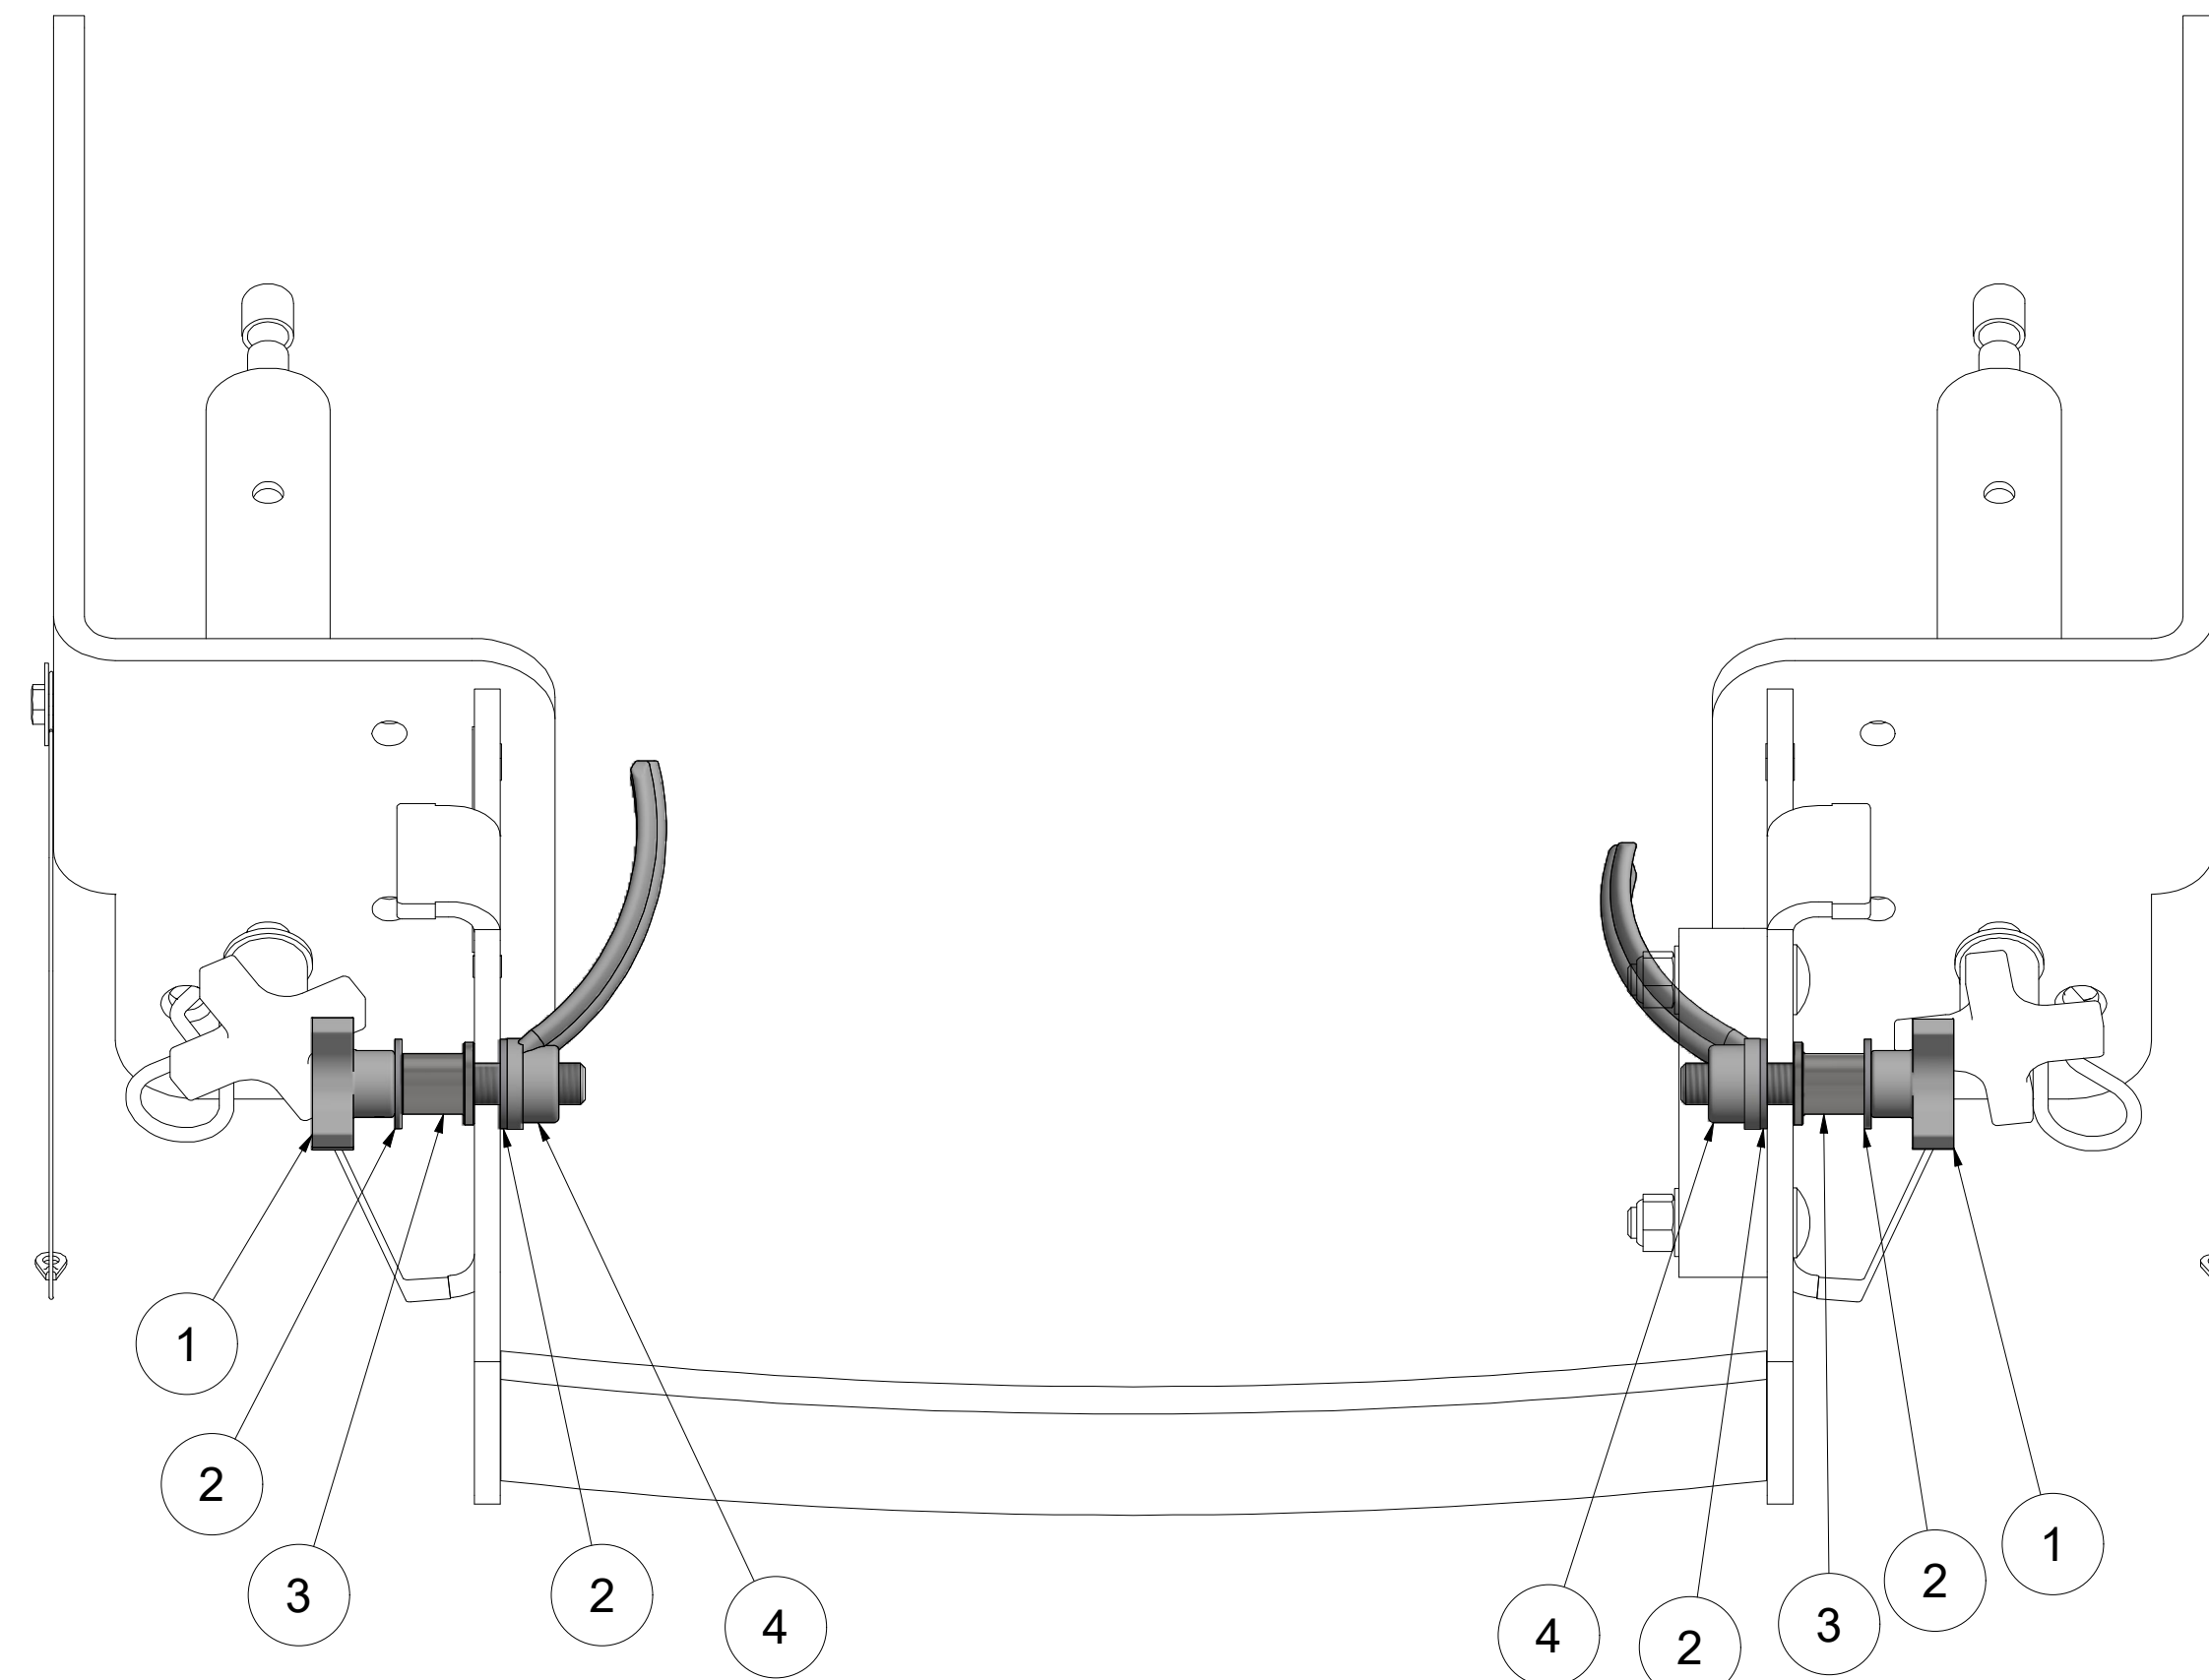

TITLE
Apex TSBs - Parts and Options Breakdown

DWG NO.
Apex TSBs - Parts and Options Breakdown

SIZE C2B | NO DRAWING SCALE | SHEET 2 OF 4

REV
A

PIVOT BOLT STACK FOR APEX 2 TSBs

APEX 2 PIVOT BOLT STACK

APEX 2 QUICK RELEASE PIVOT BOLT STACK (-QR OPTION)

PARTS LIST - 4-DIGIT P/Ns MAY NOT BE SET UP FOR SALE. PLEASE CONTACT SPORTWORKS FOR REPLACEMENT P/Ns

ITEM	QTY	PART NO	TITLE
1	2	7000	HHCS, 1/2-13 x 2.25, Gr 8 steel, Zinc II, Domestic
2	2	9672	Leash, 8", Ten Second Bracket, Domestic
3	2	9566	PIN, HAIRPIN, fits .75-1.06 shaft, 3.5 OAL, Steel, Zinc I, Domestic
4	2	9009	HHCS, 1/4-20 x 1, 18-8 Stainless, Import

PARTS LIST - 4-DIGIT P/Ns MAY NOT BE SET UP FOR SALE. PLEASE CONTACT SPORTWORKS FOR REPLACEMENT P/Ns

ITEM	QTY	PART NO	TITLE
1	2	4826	Star Knob, Hand, 1/2-13 x 2.25, Stainless Stud, Al knob, Small
2	6	7023	WASHER, FLAT, 1/2, SAE, Steel, Zinc II
3	2	5240	BEARING, FLANGE, .500 ID x .75 length, STAINLESS
4	2	4900	NUT, HANDLE, 1/2"-13, Ductile Iron, Zn plated, with ND Patch, Domestic