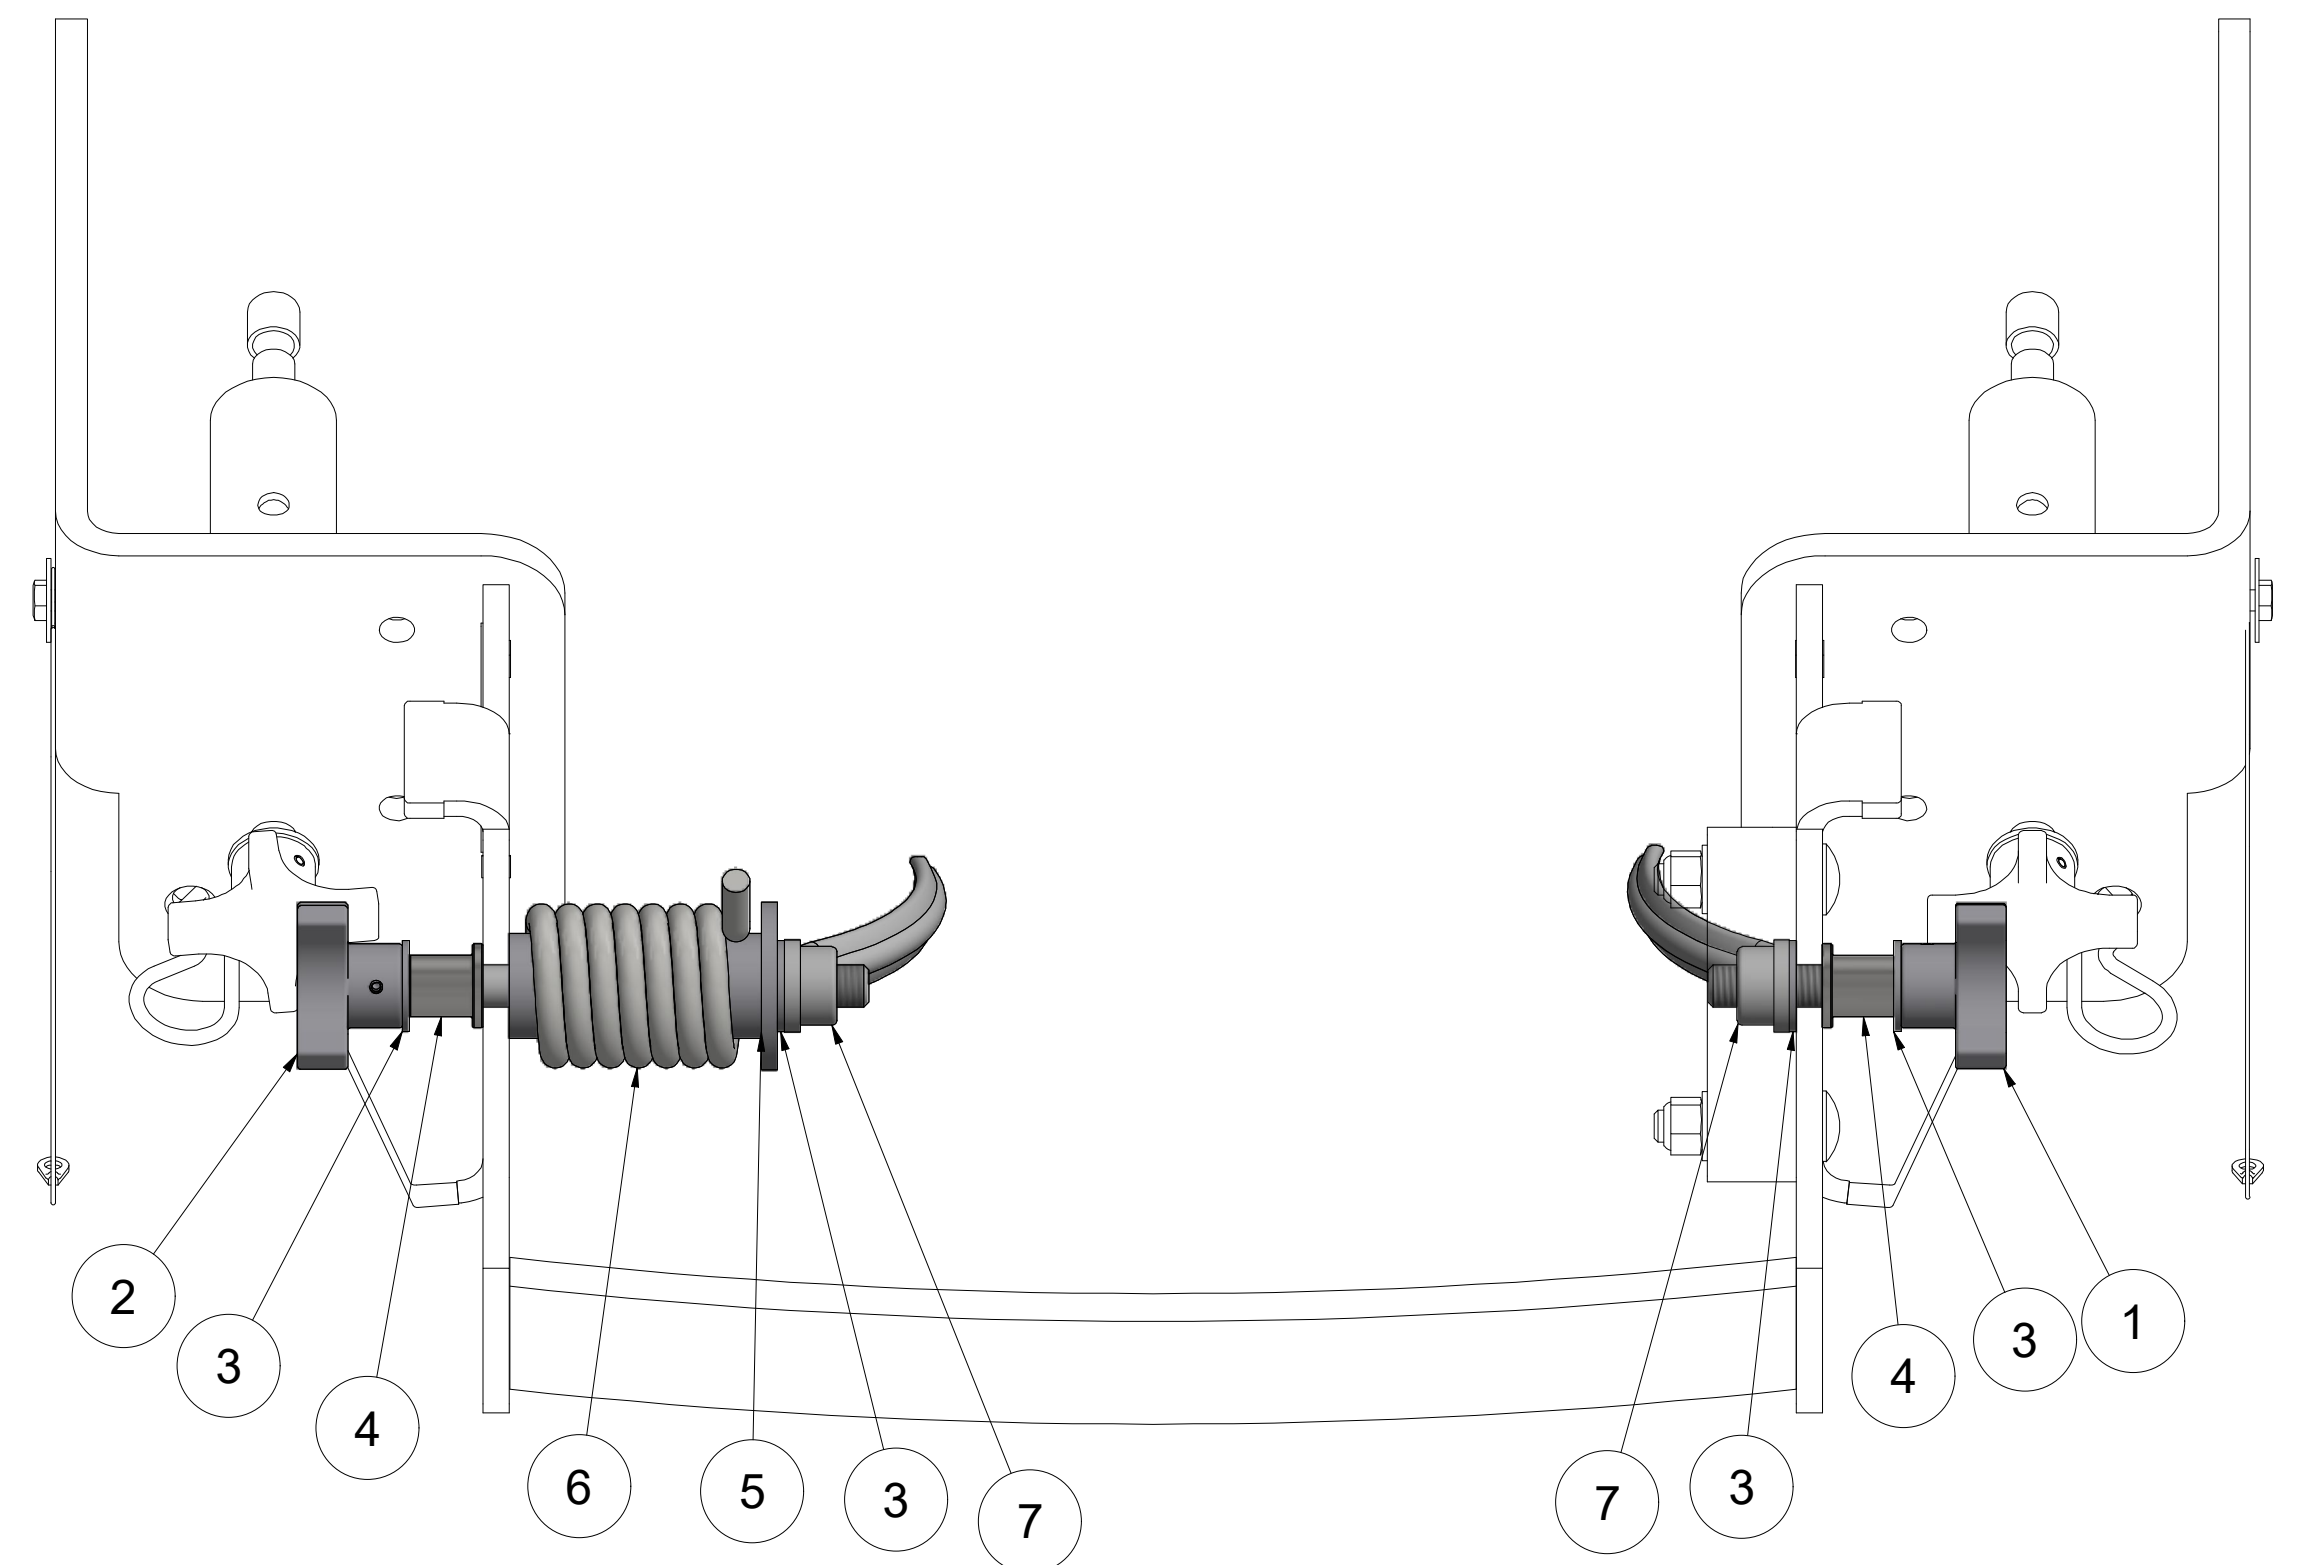

ITEM	QTY	PART NO	TITLE
1	1	7000	HHCS, 1/2-13 x 2.25, Gr 8 steel, Zinc II, Domestic
2	1	8475	HHCS, 1/2-13 x 5.5, Partial thread, Gr 8 steel, Zinc II
3	6	7023	WASHER, FLAT, 1/2, SAE, Steel, Zinc II
4	2	5240	BEARING, FLANGE, .500 ID x .75 length, STAINLESS
5	1	4475	SPRING, TORSION, APEX Passenger Side
6	1	4535	Weldment, Apex Torsion Spring Mount
7	2	3862	NUT, HEX, 1/2-13, NYLOCK, 18-8 Stainless, Import

APEX 3 QUICK RELEASE PIVOT BOLT STACK (-QR OPTION)

PARTS LIST - 4-DIGIT P/Ns MAY NOT BE SET UP FOR SALE. PLEASE CONTACT SPORTWORKS FOR REPLACEMENT P/Ns

ITEM	QTY	PART NO	TITLE
1	1	2512	Star Knob, Hand, 1/2-13 x 2.25, Stainless Stud, Al Knob, Large
2	1	2511	Star Knob, Hand, 1/2-13 x 5.5, Stainless Stud, Al Knob, Large
3	6	7023	WASHER, FLAT, 1/2, SAE, Steel, Zinc II
4	2	5240	BEARING, FLANGE, .500 ID x .75 length, STAINLESS
5	1	4535	Weldment, Apex Torsion Spring Mount
6	1	4475	SPRING, TORSION, APEX Passenger Side
7	2	4900	NUT, HANDLE, 1/2"-13, Ductile Iron, Zn plated, with ND Patch, Domestic