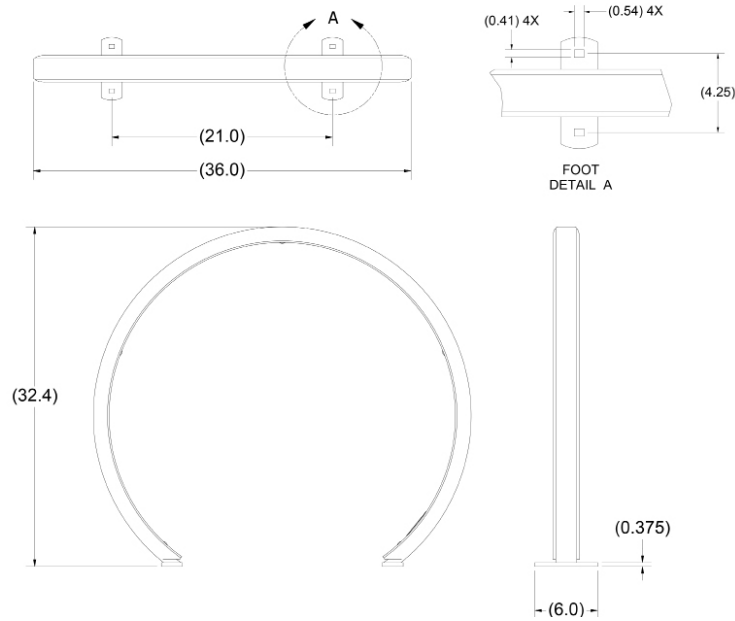

» MOUNTING OPTIONS:

- Embedded Mount (in-ground into concrete footing)
- Surface Mount (0.375" x 2" x 6" flat bar foot)
 - Concrete Wedge Anchors
 - Asphalt Anchors
 - Add Tamper-resistant Nuts

CONTRACTOR: _____

Plascoat is a registered trademark of Axalta Coating Systems, LLC and/or its affiliates

Specifications and Dimensions

» SURFACE MOUNT

» EMBEDDED MOUNT

» STANDARD SPECIFICATIONS

WEIGHT

Embedded: 35.9 lbs
Surface: 33.8 lbs

DIMENSIONS

Outer Tube: 2" x 1" x 0.12
Flat Inner Bar: 0.25" x 2"

Secures up to 2 bicycles;
U-lock compatible

Compliant with Living Building
Challenge Criteria, Learn more:
<https://declare.living-future.org/>