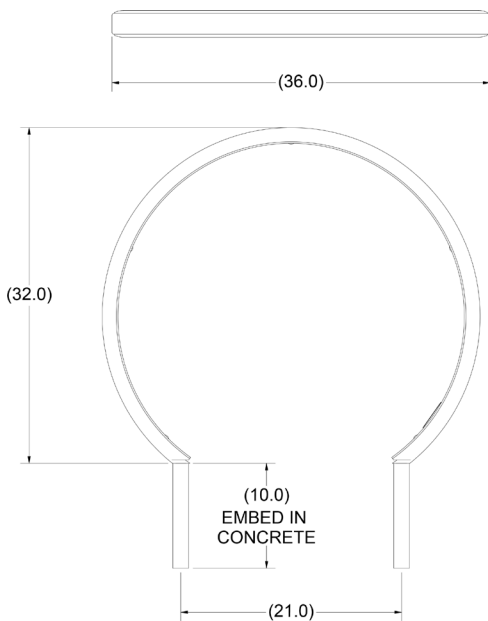

» MOUNTING OPTIONS:

- Embedded Mount (in-ground into concrete footing)
- Surface Mount (0.375" x 2" x 6" flat bar foot)
 - Concrete Wedge Anchors
 - Asphalt Anchors
 - Add Tamper-resistant Nuts

CONTRACTOR: _____

Plascoat is a registered trademark of Axalta Coating Systems, LLC and/or its affiliates

Specifications and Dimensions

» SURFACE MOUNT

» EMBEDDED MOUNT

» STANDARD SPECIFICATIONS

WEIGHT

Embedded: 35.9 lbs
Surface: 33.8 lbs

DIMENSIONS

Outer Tube: 2" x 1" x 0.12
Flat Inner Bar: 0.25" x 2"

Secures up to 2 bicycles;
U-lock compatible

Compliant with Living Building
Challenge Criteria, Learn more:
<https://declare.living-future.org/>