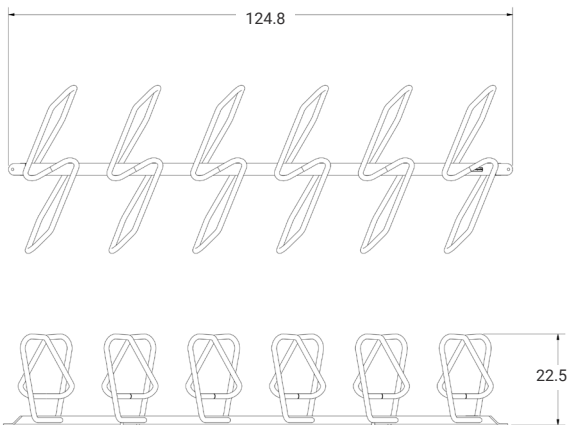

Specifications and Dimensions

» 6-BIKE, SINGLE-SIDED

» 12-BIKE, DOUBLE-SIDED

» STANDARD SPECIFICATIONS

WEIGHT

6-Bike:	96 lbs
12-Bike:	144 lbs

MATERIAL

Support Loops:	1.25" x 1/8" Wall Round Tube
Spine:	2" x 3" x 1/8" Wall Rectangular Tube
Mounting Feet:	0.375" Stainless Plate