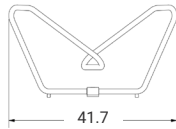

Plaza™ Jr.

High Density Bike Rack

» CONFIGURATION:

- Single-sided 6 Bike, Qty: _____
- Double-sided 12 Bike, Qty: _____

» MATERIAL AND FINISH OPTIONS:

- Stainless Steel
 - Bead Blast Satin
 - Powder Coat*, Color: _____
 - Thermoplastic (Plascoat®)**, Color: _____
- Mild Steel
 - Powder Coat, Color: _____
 - Thermoplastic (Plascoat®)**, Color: _____

Specifications and Dimensions

» 6-BIKE, SINGLE-SIDED

» 12-BIKE, DOUBLE-SIDED

» STANDARD SPECIFICATIONS

WEIGHT

6-Bike:	96 lbs
12-Bike:	144 lbs

MATERIAL

Support Loops:	1.25" x 1/8" Wall Round Tube
Spine:	2" x 3" x 1/8" Wall Rectangular Tube
Mounting Feet:	0.375" Stainless Plate