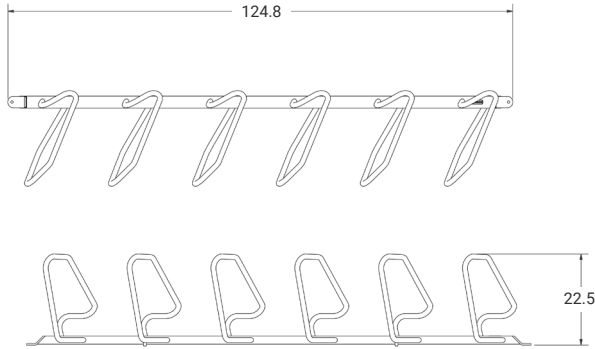

Specifications and Dimensions

» 6-BIKE, SINGLE-SIDED

» 12-BIKE, DOUBLE-SIDED

» STANDARD SPECIFICATIONS

WEIGHT

6-Bike:	96 lbs
12-Bike:	144 lbs

MATERIAL

Support Loops:	1.25" x 1/8" Wall Round Tube
Spine:	2" x 3" x 1/8" Wall Rectangular Tube
Mounting Feet:	0.375" Stainless Plate