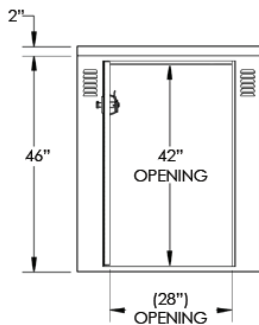

FRONT

COMBINE SINGLE BIKE LOCKERS WITH
WEDGE LOCKERS TO ACCOMMODATE HIGHER
DENSITY IN A WIDE VARIETY OF SPACES