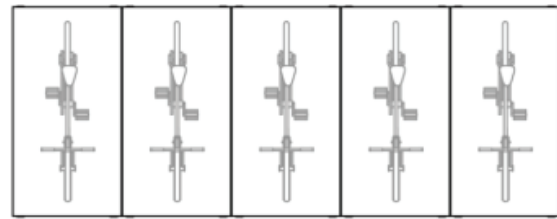

NOTE: Height is 96" when stacked (qty 2)

MATERIAL

ASTM A591 Steel

Exterior: 16 Gauge

Interior: 14 Gauge

Dividers: 18 Gauge

TOP

BANK OF FIVE (5), SINGLE BIKE LOCKERS (195")
QTY 1 BASE UNIT, QTY 4 EXTENSION UNITS

FRONT

COMBINE SINGLE BIKE LOCKERS WITH
WEDGE LOCKERS TO ACCOMMODATE HIGHER
DENSITY IN A WIDE VARIETY OF SPACES

BIKE LOCKER

All measurements are in inches

Features and specifications are subject to change without notice.
Copyright © 2022 Sportworks Global LLC. All rights reserved.