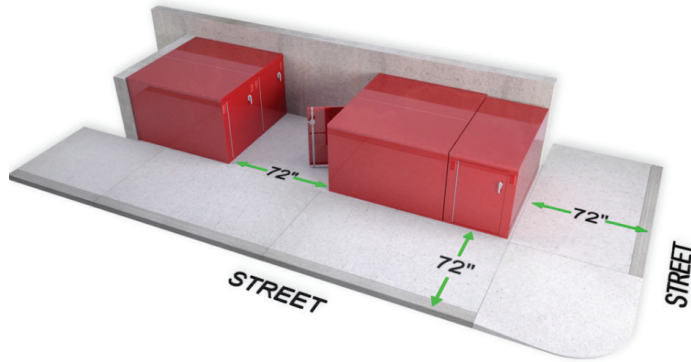

Gray
Color Code 049/80190¹
P7 Glimmer

* Optional item, additional cost

** Pad lock is not included

¹ Tiger Drylac™ color

Specifications and Dimensions

STANDARD SPECIFICATIONS

DIMENSIONS

39" x 48" x 75" (WxHxL)