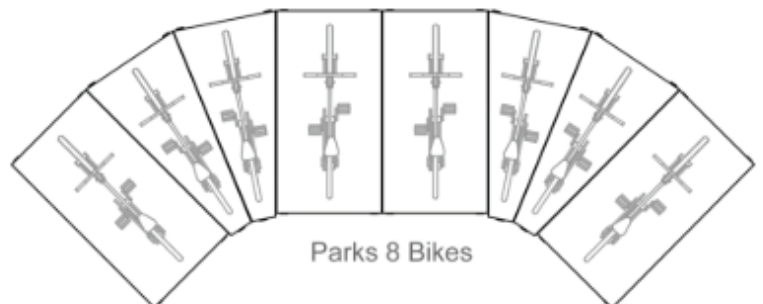

NOTE: Height is 96" when stacked (qty 2)

MATERIAL

ASTM A591 Steel

Exterior: 16 Gauge

Interior: 14 Gauge

Dividers: 18 Gauge

TOP

BANK OF FIVE (5), SINGLE BIKE LOCKERS (195")
QTY 1 BASE UNIT, QTY 4 EXTENSION UNITS

FRONT

COMBINE SINGLE BIKE LOCKERS WITH
WEDGE LOCKERS TO ACCOMMODATE HIGHER
DENSITY IN A WIDE VARIETY OF SPACES

BIKE LOCKER

All measurements are in inches

Features and specifications are subject to change without notice.
Copyright © 2022 Sportworks Global LLC. All rights reserved.