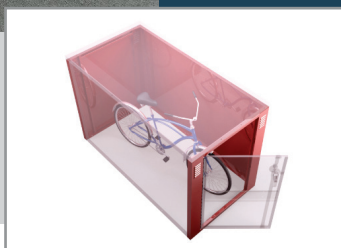

- Weatherproof, spacious, and secure bike parking
- Superior security for long-term parking
- Durable construction provides lasting protection from vandalism and environmental elements
- 1 bicycle per locker capacity; multiple lockers can be stacked and/or banked
- Multiple color options
- Accommodates virtually any bicycle or scooter
- Made in USA

BIKE LOCKER

» MATERIAL AND FINISH OPTIONS:

- Galvanized, Powder Coat, Color: _____
 - Add Anti-graffiti Clear Coat*
- Stainless Steel*
 - Add Powder Coat, Color*: _____
 - Add Anti-graffiti Clear Coat* (Powder Coat is required for Anti-graffiti Clear Coat)

» LOCK TYPE:

- Pad Lock Handle**
- T Handle
- U Lock* (Requires either Pad Lock or T Handle)
- Bluetooth*

» CONFIGURATION:

(Stacked and banked configurations require anchor kits):

- Single / Stand-alone, Quantity: _____
- Stacked*, Quantity: _____
- Banked, Quantity of Base Units: _____
Quantity of Extension Units: _____