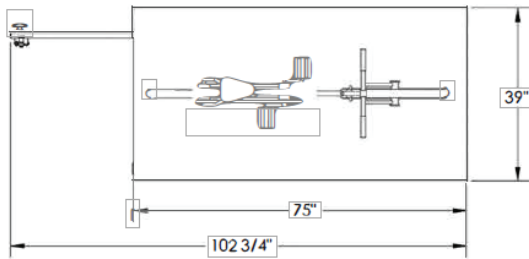

NOTE: Height is 96" when stacked (qty 2)

MATERIAL

ASTM A591 Steel

Exterior: 16 Gauge

Interior: 14 Gauge

Dividers: 18 Gauge

TOP

BANK OF FIVE (5), SINGLE BIKE LOCKERS (195")
QTY 1 BASE UNIT, QTY 4 EXTENSION UNITS