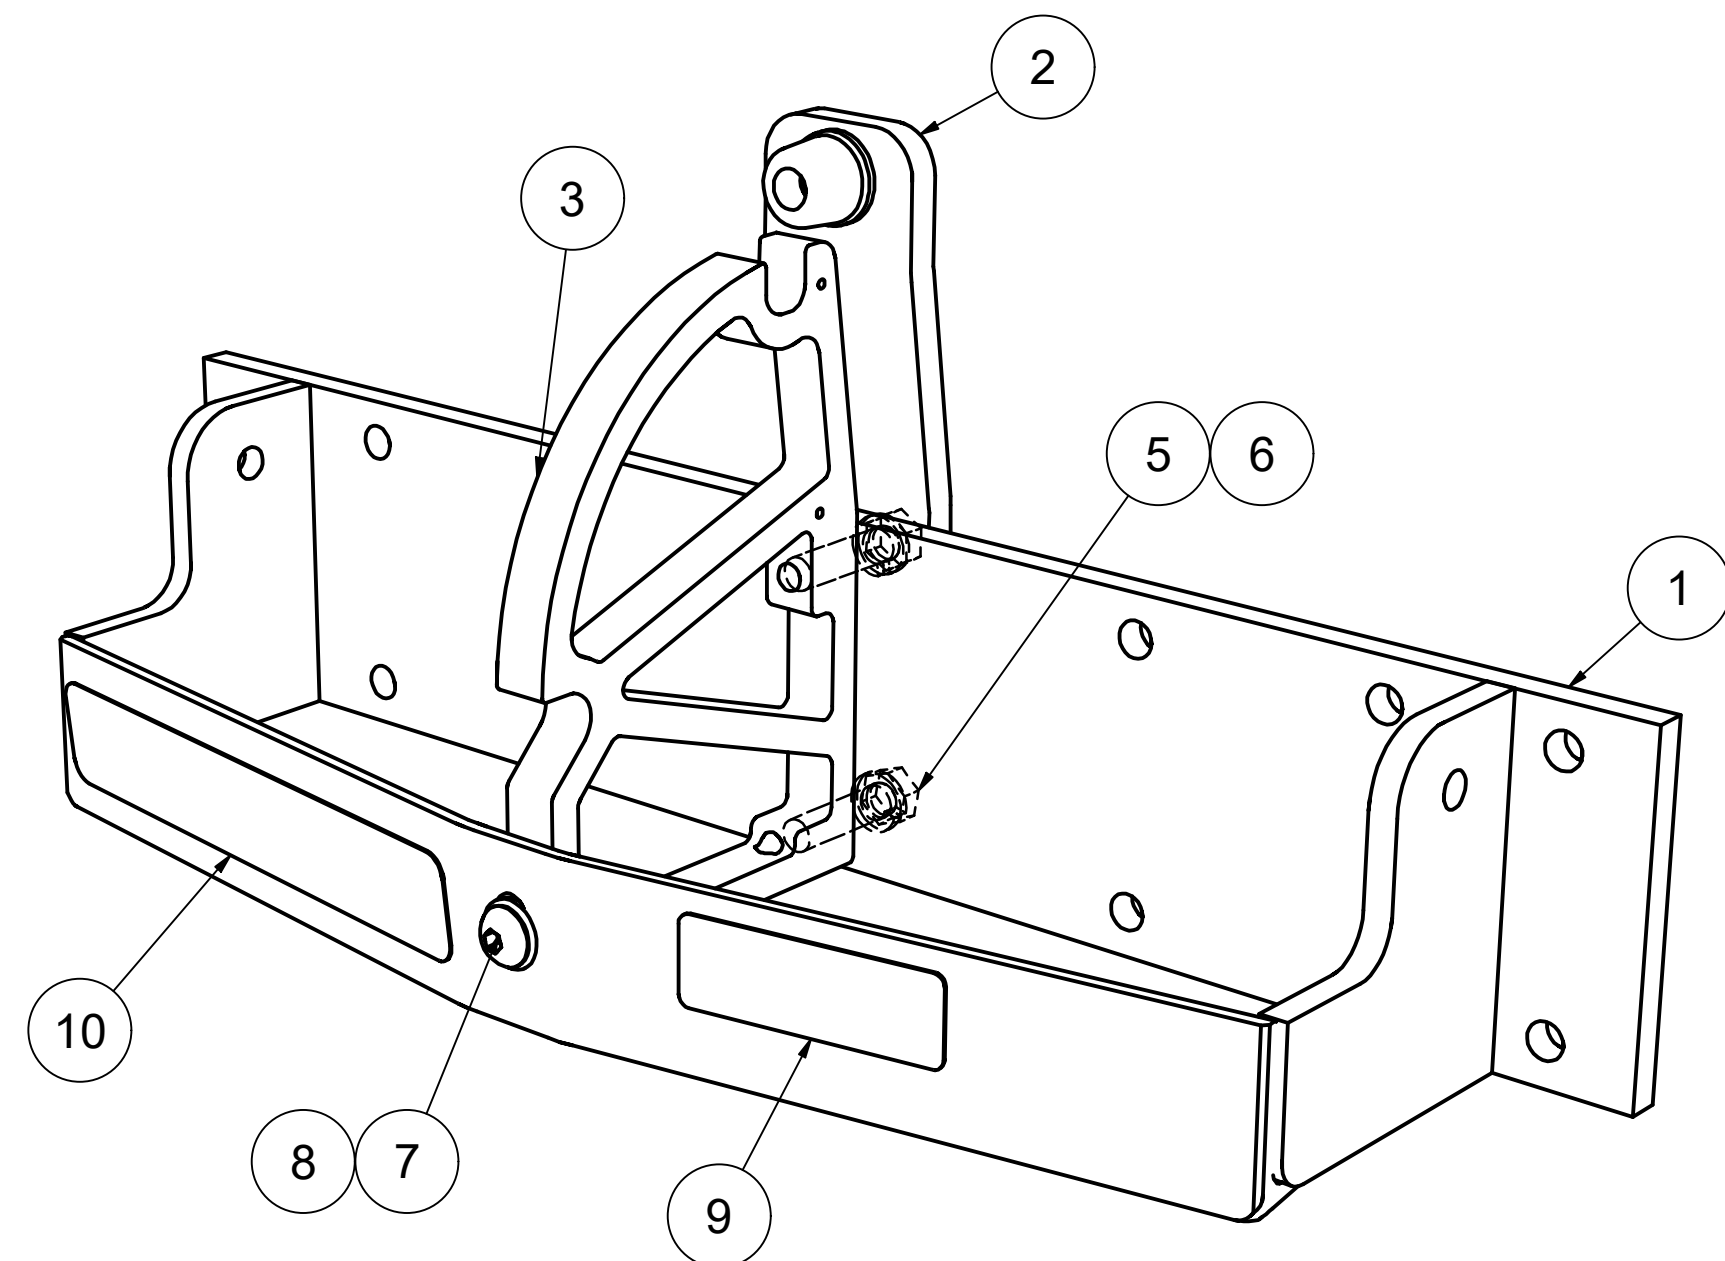

100530 FAMILY

PARTS LIST - 4-DIGIT P/Ns ARE NOT SET UP FOR SALE. PLEASE CONTACT SPORTWORKS FOR REPLACEMENT P/Ns

ITEM	QTY	PART NO	TITLE
1	1	8265-BLK	BRFB Formed Pivot Plate, Sub, Black
2	1	6386	Travel Stop Sub, Formed Pivot Plate
3	1	6418-BLK	QUADRANT, Extruded and Machined., BLACK
4	1	8184	Bolt Kit, BRFB Pivot Plate Attachment
5	1	7196	WASHER, FLAT, NYLON, .75 OD x .375 ID x .062 thk, Domestic
6	1	7195	BHCS, 3/8-16 x 1, Stainless, Import
7	2	7087	WASHER, LOCK, Split, 3/8, Zinc II, Import
8	2	7020	HHCS, 3/8-16 X 1-1/2, Zinc II, domestic
9	1	8615	LABEL, Sportworks, QLBR, w/Web Address
10	1	9682	LABEL, Vehicle Racks Patent Decal w/Mfr. Info

100517 FAMILY

PARTS LIST - 4-DIGIT P/Ns ARE NOT SET UP FOR SALE. PLEASE CONTACT SPORTWORKS FOR REPLACEMENT P/Ns

ITEM	QTY	PART NO	TITLE
1	1	8440-BLK	DL2 NP Pivot Plate, New, Blk
2	1	6387	Travel Stop Sub, Welded Pivot Plates and TSB's
3	1	6418-BLK	QUADRANT, Extruded and Machined., BLACK
4	1	9001	BOLT KIT - MMT NP PIVOT PLATE
5	2	7020	HHCS, 3/8-16 X 1-1/2, Zinc II, domestic
6	2	7087	WASHER, LOCK, Split, 3/8, Zinc II, Import
7	1	7195	BHCS, 3/8-16 x 1, Stainless, Import
8	1	7196	WASHER, FLAT, NYLON, .75 OD x .375 ID x .062 thk, Domestic
9	1	9682	LABEL, Vehicle Racks Patent Decal w/Mfr. Info
10	1	9802	LABEL, Sportworks, 7.25 in. x 1.25 in.

TITLE	Standard Pivot Plates - Parts and Options Breakdown
DWG NO.	Standard Pivot Plates - Parts and Options Breakdown
REV	A
SIZE	C2B
NO DRAWING SCALE	SHEET 1 OF 2

-DPLY OPTION

(INCLUDED IN 100530-DPLY AND 100517-DPLY MODELS)