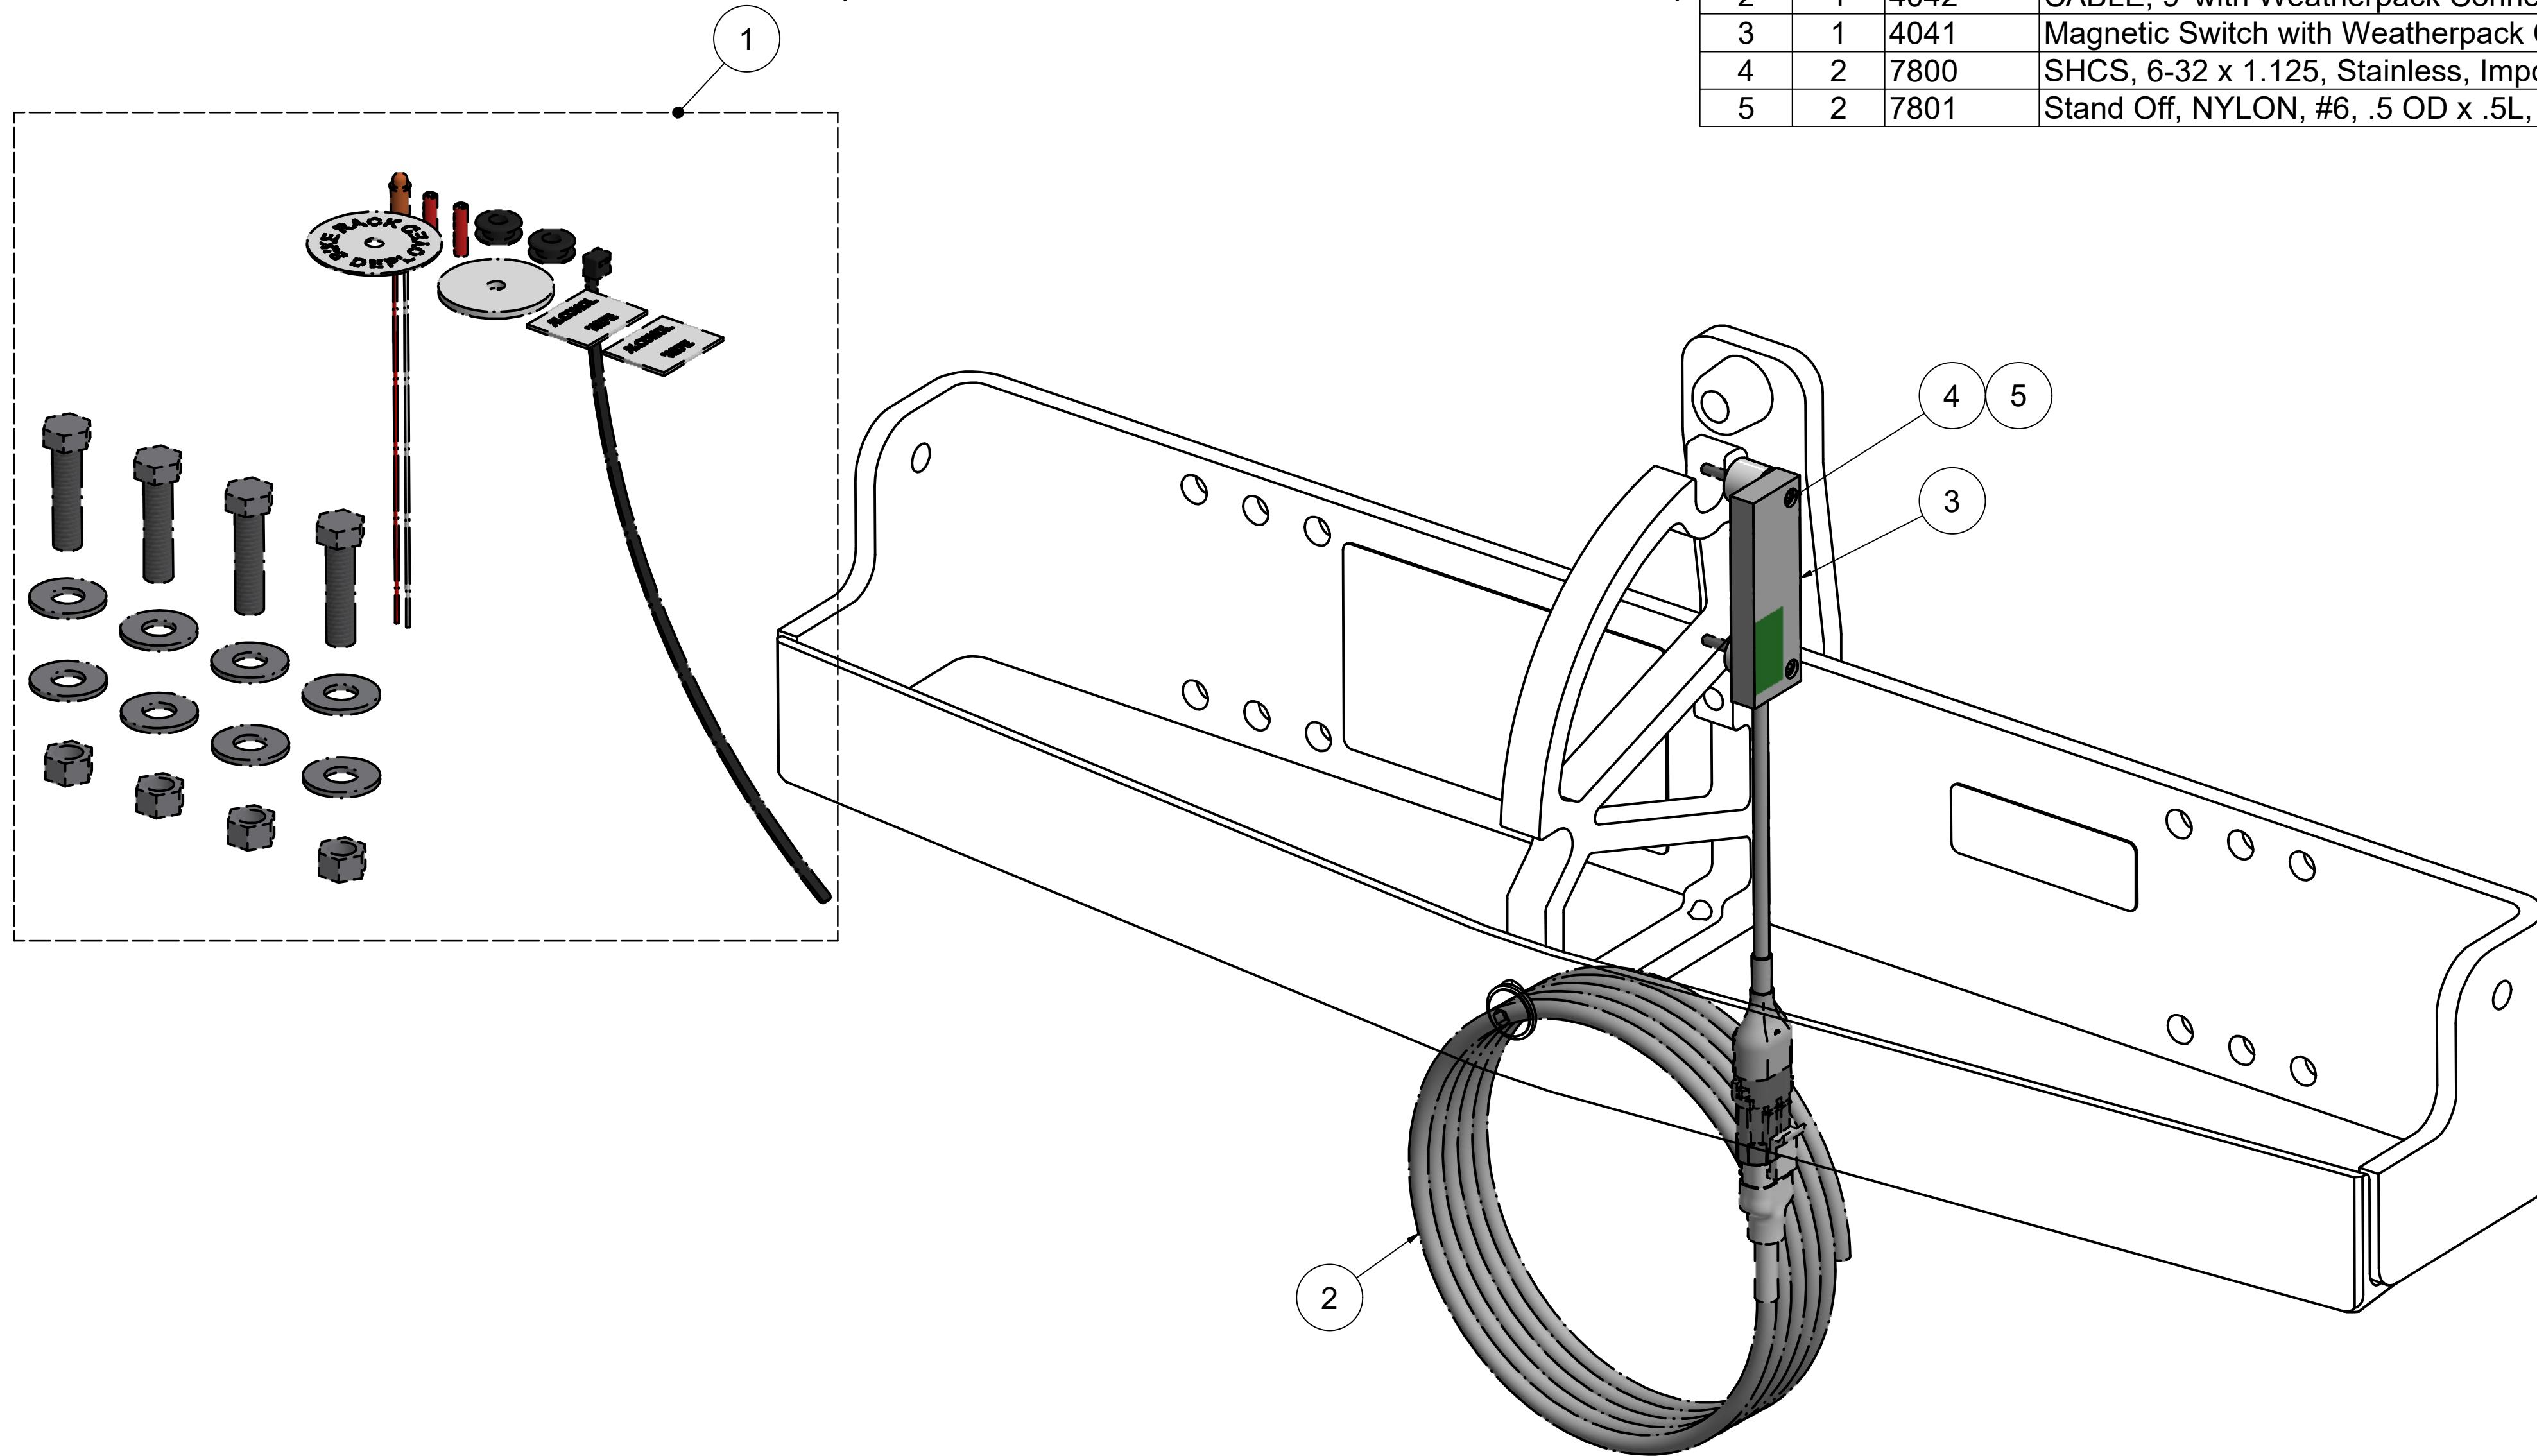

TITLE	Standard Pivot Plates - Parts and Options Breakdown
DWG NO.	Standard Pivot Plates - Parts and Options Breakdown
REV	A
SIZE	C2B
NO DRAWING SCALE	SHEET 1 OF 2

-DPLY OPTION

(INCLUDED IN 100530-DPLY AND 100517-DPLY MODELS)

PARTS LIST - 4-DIGIT P/Ns ARE NOT SET UP FOR SALE. PLEASE CONTACT SPORTWORKS FOR REPLACEMENT P/Ns

ITEM	QTY	PART NO	TITLE
1	1	4602	BOLT KIT - Deployment Pivot Plate Attachment
2	1	4042	CABLE, 9' with Weatherpack Connector, 20AWG 2 conductor
3	1	4041	Magnetic Switch with Weatherpack Connector - Standard (5 in. pigtail)
4	2	7800	SHCS, 6-32 x 1.125, Stainless, Import
5	2	7801	Stand Off, NYLON, #6, .5 OD x .5L, Domestic