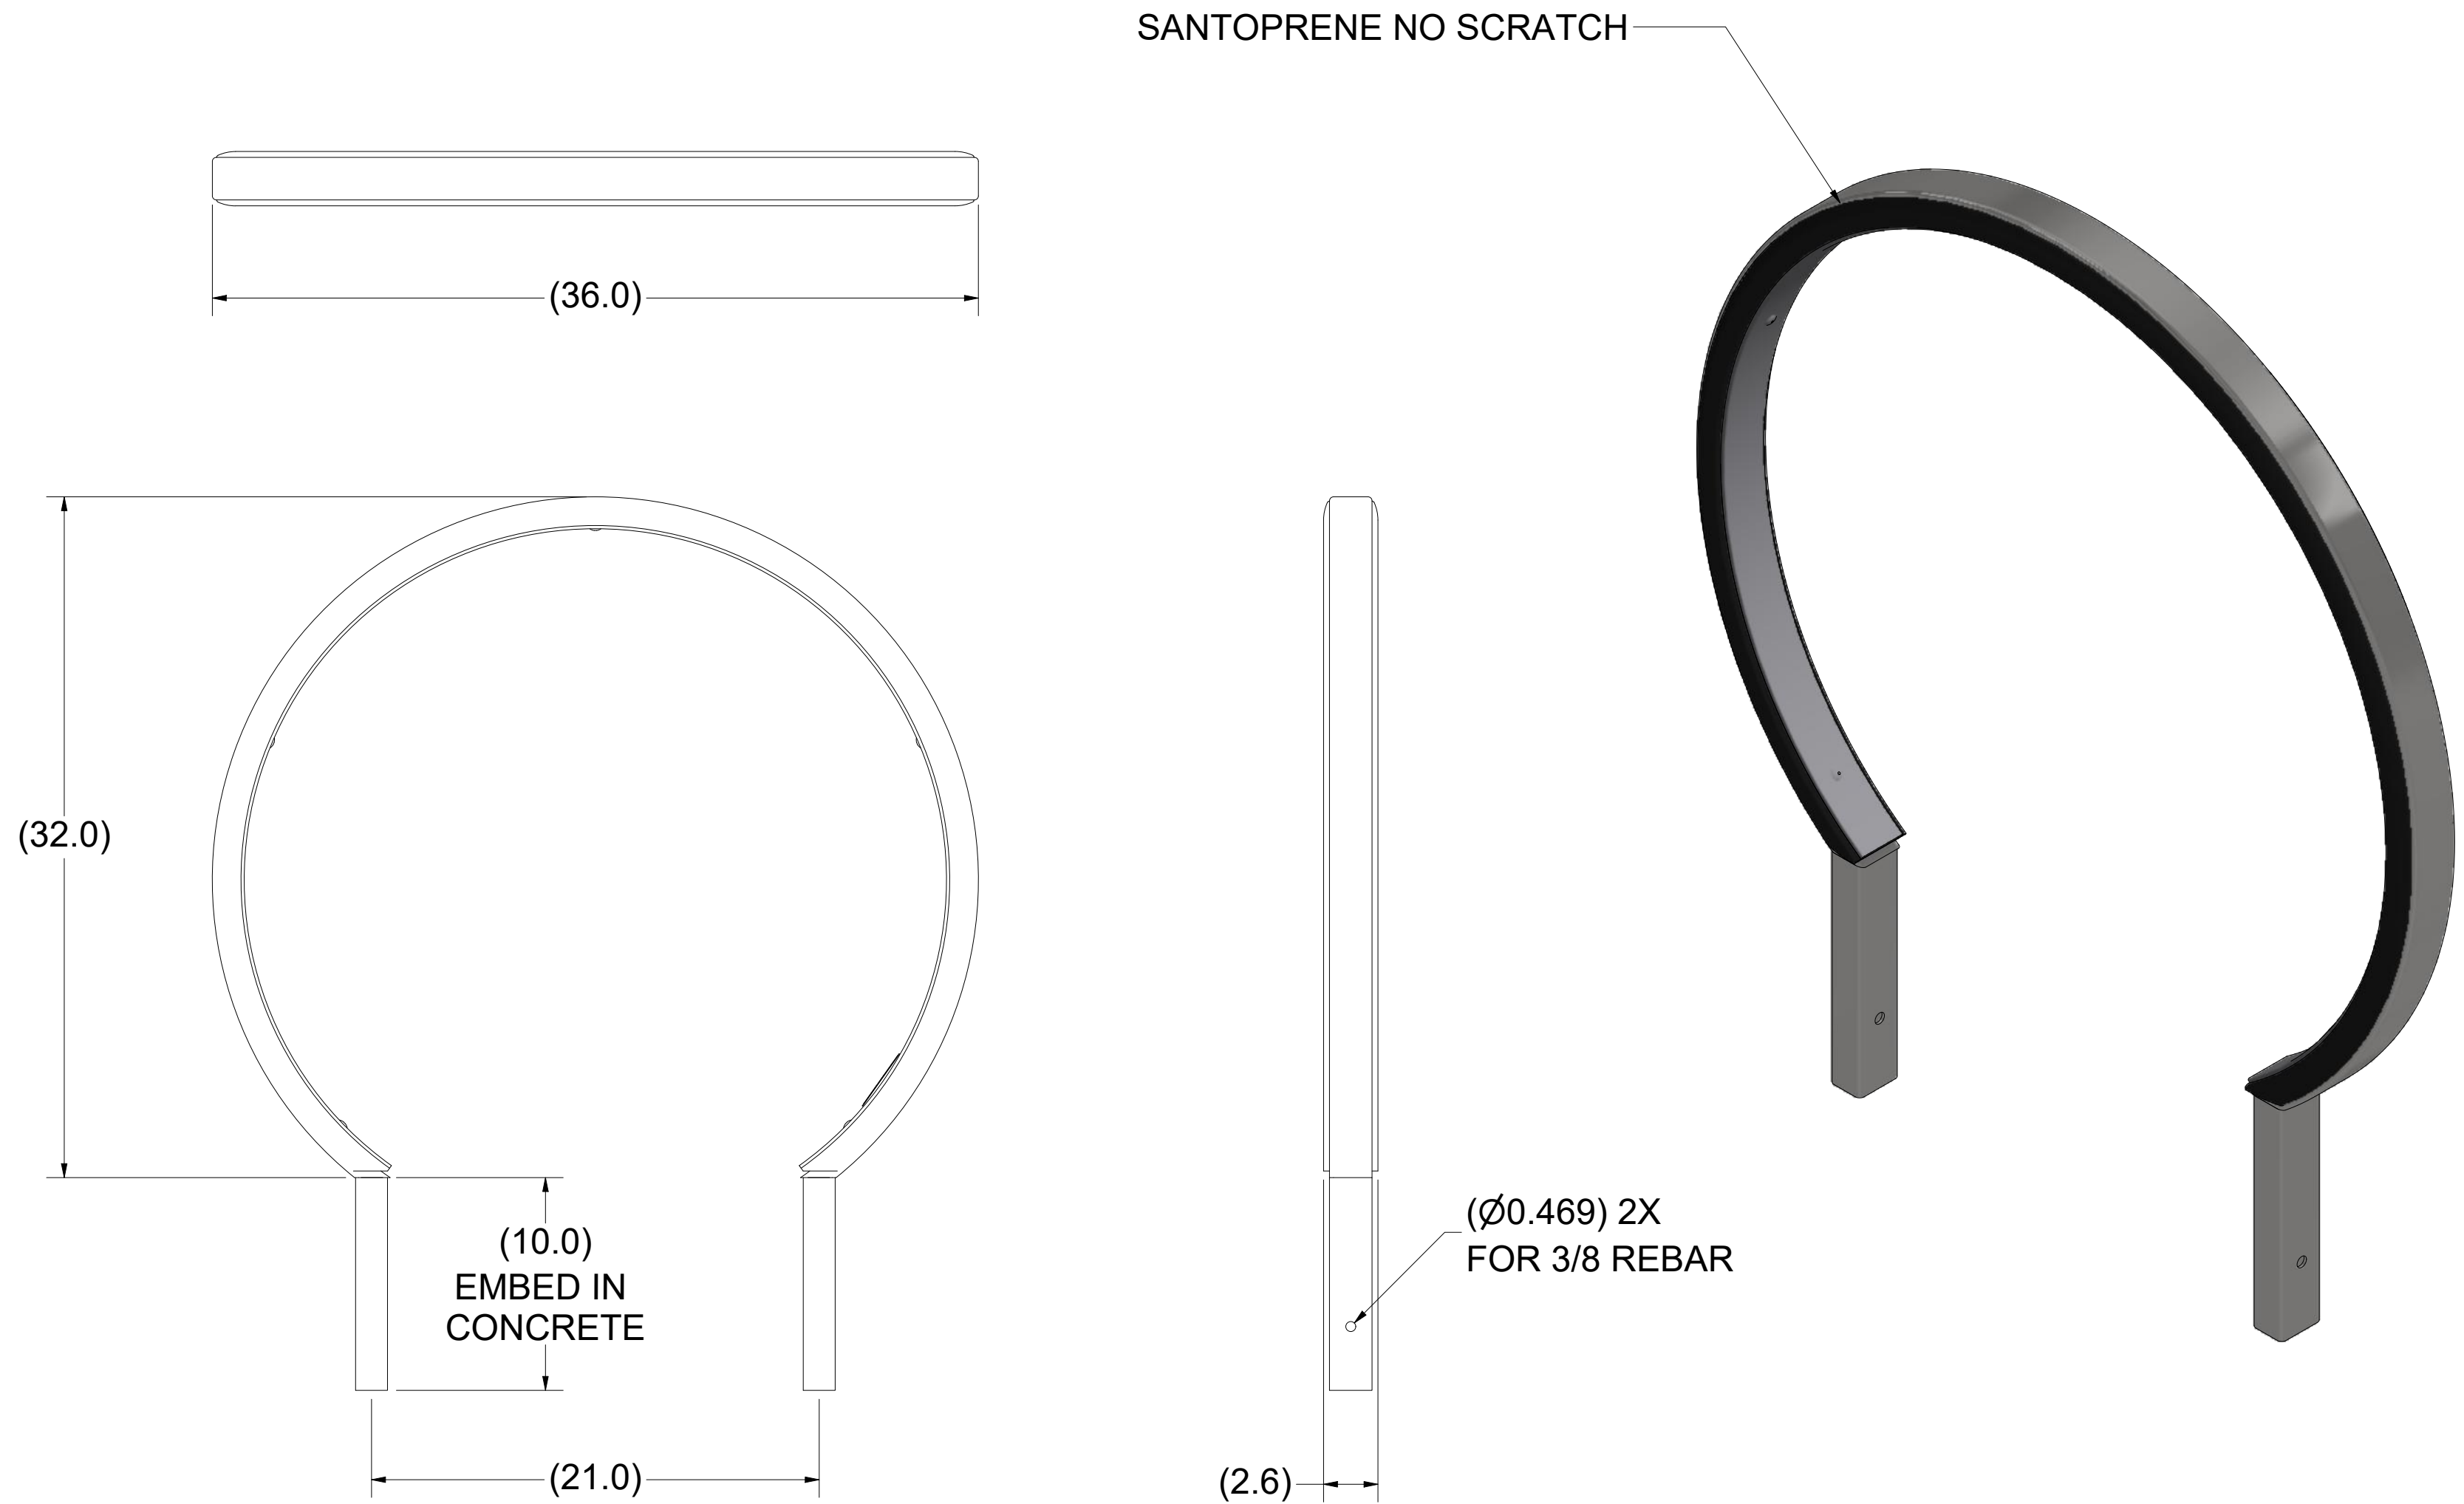

PRODUCT WEIGHT: 33.8 LB

PRODUCT WEIGHT: 35.9 LB