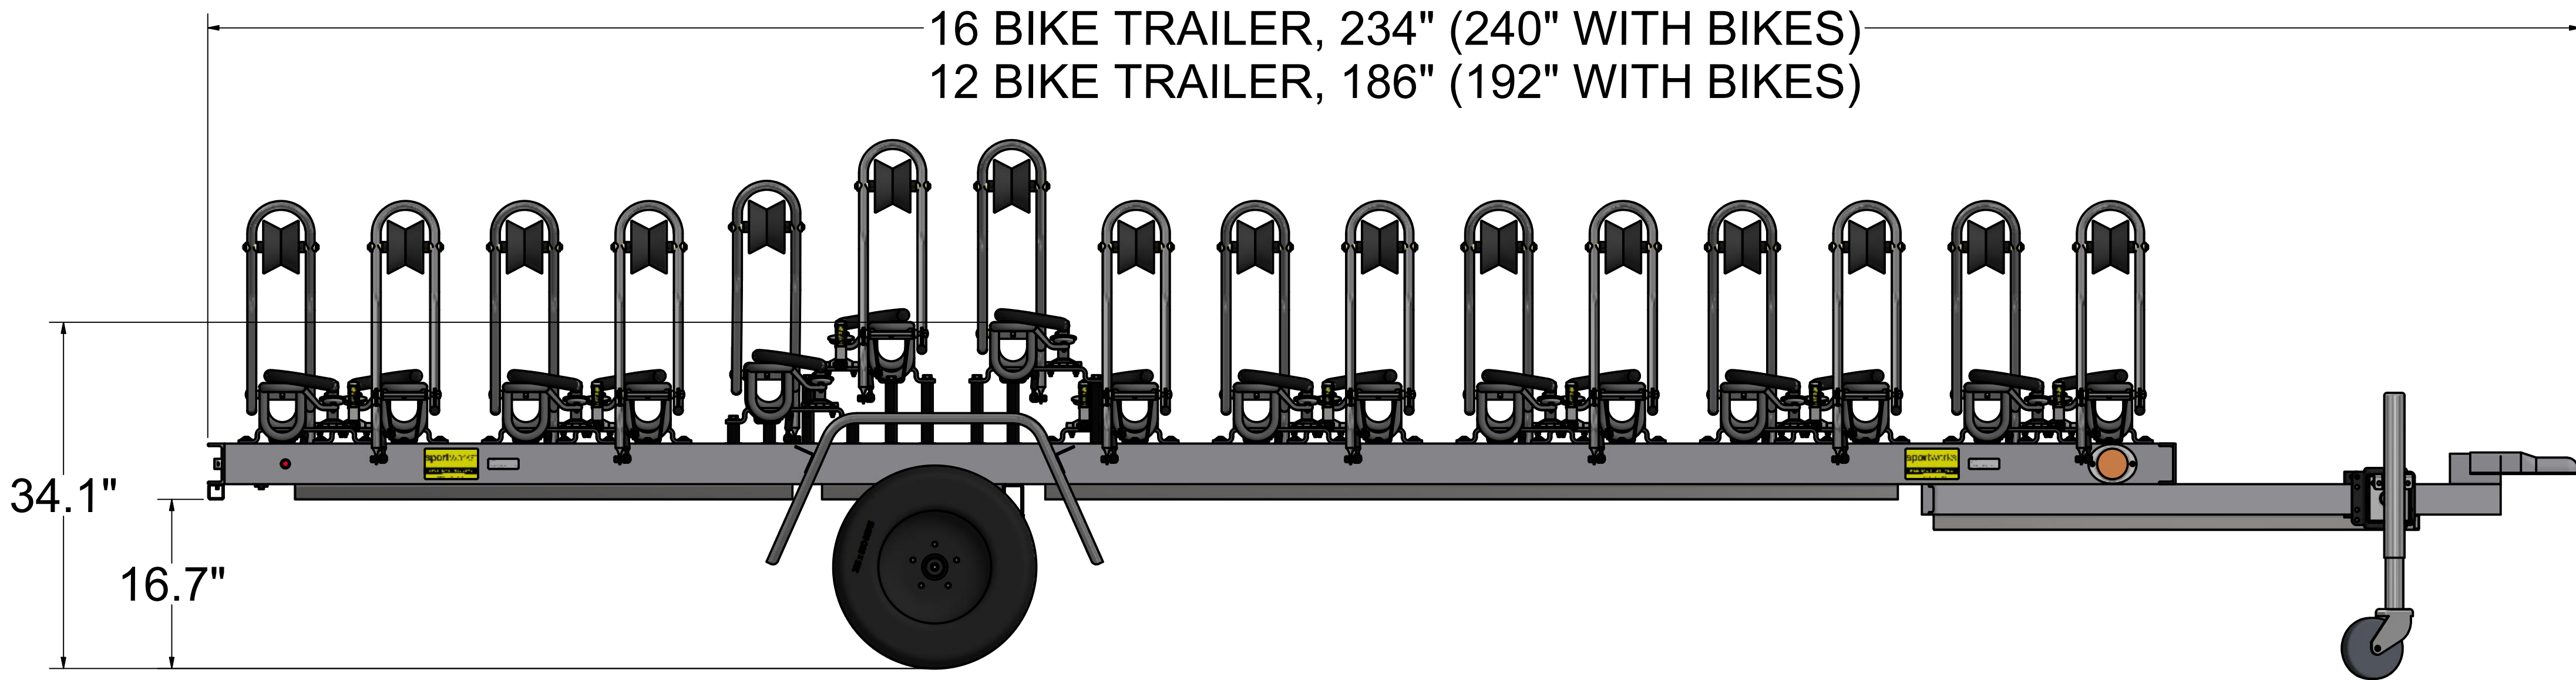

16 BIKE TRAILER, 234" (240" WITH BIKES)  
12 BIKE TRAILER, 186" (192" WITH BIKES)

- NOTES**
1. 16 BIKE RACK SHOWN
  2. 16 BIKE TRAILER WEIGHT APPROXIMATELY 700 LB, GROSS VEHICLE WEIGHT = 2,000 LB
  3. 12 BIKE TRAILER WEIGHT APPROXIMATELY 500 LB, GROSS VEHICLE WEIGHT = 2,000 LB

<b>Sportworks Northwest, Inc.</b> 15540 Woodinville-Redmond Rd. NE, Bldg A-200 Woodinville, WA 98072, PH: 425-483-7000, FX: 425-488-9001	TITLE 12 BIKE AND 16 BIKE TRAILER DIMENSIONS	
	DWG NO. 100470 AND 100608 DIMENSIONS	REV <b>A</b>
<small>PROPRIETARY: THIS IS PROPRIETARY INFORMATION AND IS NOT TO BE REFERENCED OR DISTRIBUTED WITHOUT PRIOR WRITTEN AUTHORIZATION OF SPORTWORKS NORTHWEST, INC.</small>	SIZE C2B   NO DRAWING SCALE   SHEET 1 OF 1	