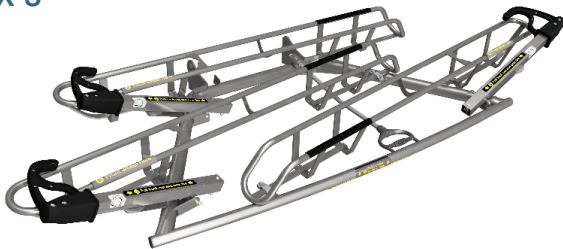

Apex transit bicycle racks

Sportworks latest and most advanced line of transit bicycle racks accommodate the widest range of bicycles in a modular solution that is optimized for ease of use and long-term reliability. Try an Apex rack at no cost by participating in our 2022 demo program.

2022 Transit Authority Demo Program

APEX 2™

APEX 3™

FAT TIRE OPTION

DEMONSTRATION STAND

- » **To Participate:**
Contact Sportworks (Tel: 425-483-7000 or email: sales@sportworks.com) or Transit Marketing Group (Tel: 303-530-1491; email: info@transitmarketinggroup.com) and provide the following information:
 - Desired rack model and configuration
 - Vehicle Make, model, year, bumper type

- » **Each Demo System Includes:**
 - 1 Bicycle Rack (2 or 3 Position)
 - 1 Pivot Plate and Mounting Brackets

Options:

Fat Tire Trays and Support Arms
Demonstration Stand

- » **The Logistics:**
We will provide a demonstration quote at a discounted price (50% off of MSRP) and 90-day payment terms. Upon receipt of your purchase order we will ship the demo rack. After 90 days, you may keep the rack and remit payment of the discounted invoice, or return it for credit.