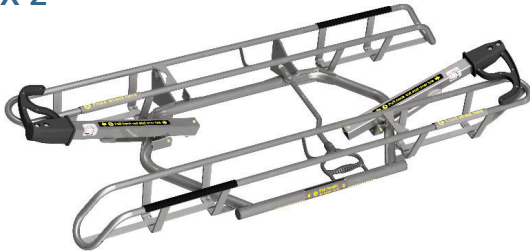

Apex transit bicycle racks

Sportworks latest and most advanced line of transit bicycle racks accommodate the widest range of bicycles in a modular solution that is optimized for ease of use and long-term reliability. Try an Apex rack at no cost by participating in our 2022 demo program.

2022 Transit Authority Demo Program

APEX 2™

APEX 3™

FAT TIRE OPTION

DEMONSTRATION STAND

- » **To Participate:**
Contact Sportworks (Tel: 425-483-7000 or email: sales@sportworks.com) or Transit Marketing Group (Tel: 303-530-1491; email: info@transitmarketinggroup.com) and provide the following information:
 - Desired rack model and configuration
 - Vehicle Make, model, year, bumper type

- » **Each Demo System Includes:**
 - 1 Bicycle Rack (2 or 3 Position)
 - 1 Pivot Plate and Mounting Brackets

Options:

Fat Tire Trays and Support Arms
Demonstration Stand

- » **The Logistics:**
We will provide a demonstration quote at a discounted price (50% off of MSRP) and 90-day payment terms. Upon receipt of your purchase order we will ship the demo rack. After 90 days, you may keep the rack and remit payment of the discounted invoice, or return it for credit.