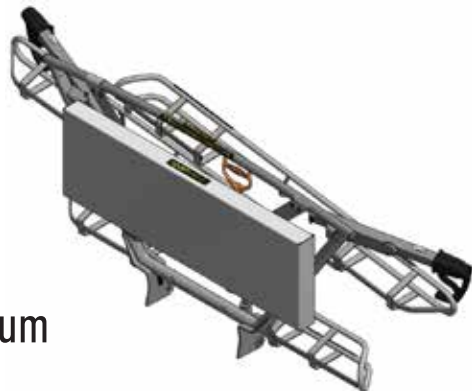

**AD PANEL**  
**REVENUE GENERATION**  
**MAXIMUM PROMO AREA**

## SPECIFICATIONS

**PANEL WEIGHT:** <9 lbs.

**OVERALL:** 14 1/8" x 44 1/8"

**MEDIA SIZE:** 14" x 44"

**MATERIAL:** Anodized Aluminum

**LARGE ADS:** Ad panel is designed to maximize edge-to-edge advertising space.

**ANY MEDIA:** Uses all sticker media types for greatest flexibility.

**RETROFIT:** Able to be mounted easily on new or existing racks. Ask about our Installation Kits!

**DURABLE:** Long-lasting material has been thoroughly tested in bus washes and rigorous 'knock' testing.