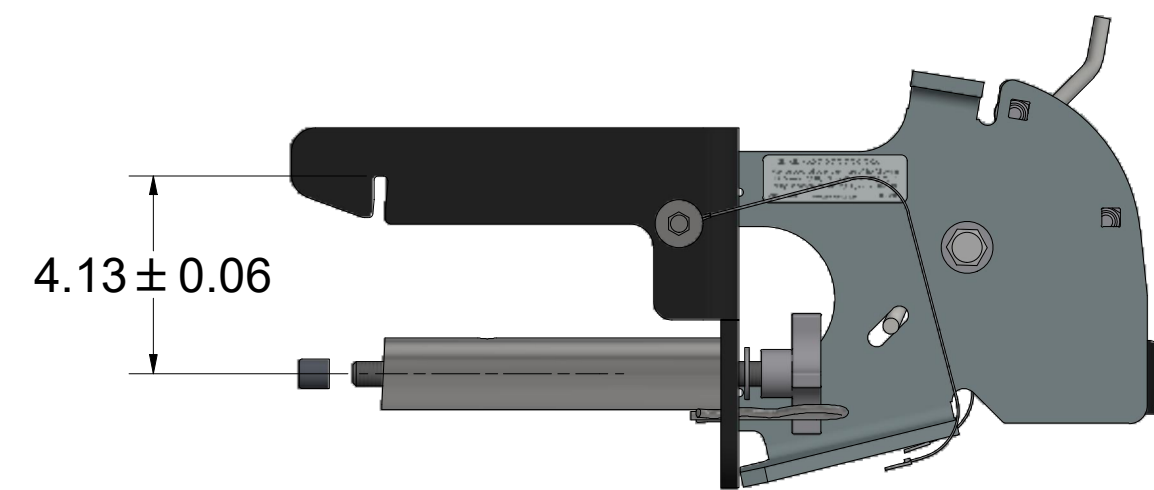

TITLE
Apex TSBs - Dimensions

DWG NO. **Apex TSBs - Dimensions** REV **A**

SIZE C2B NO DRAWING SCALE SHEET 1 OF 2

REV	DESCRIPTION	DATE	BY	CHK
A	INITIAL RELEASE	3/12/2018	JMS	JMS

101131.iam
APEX SWEPT TSB FAMILY

TITLE

Apex TSBs - Dimensions

DWG NO.

Apex TSBs - Dimensions

REV

A

SIZE C2B | NO DRAWING SCALE | SHEET 2 OF 2