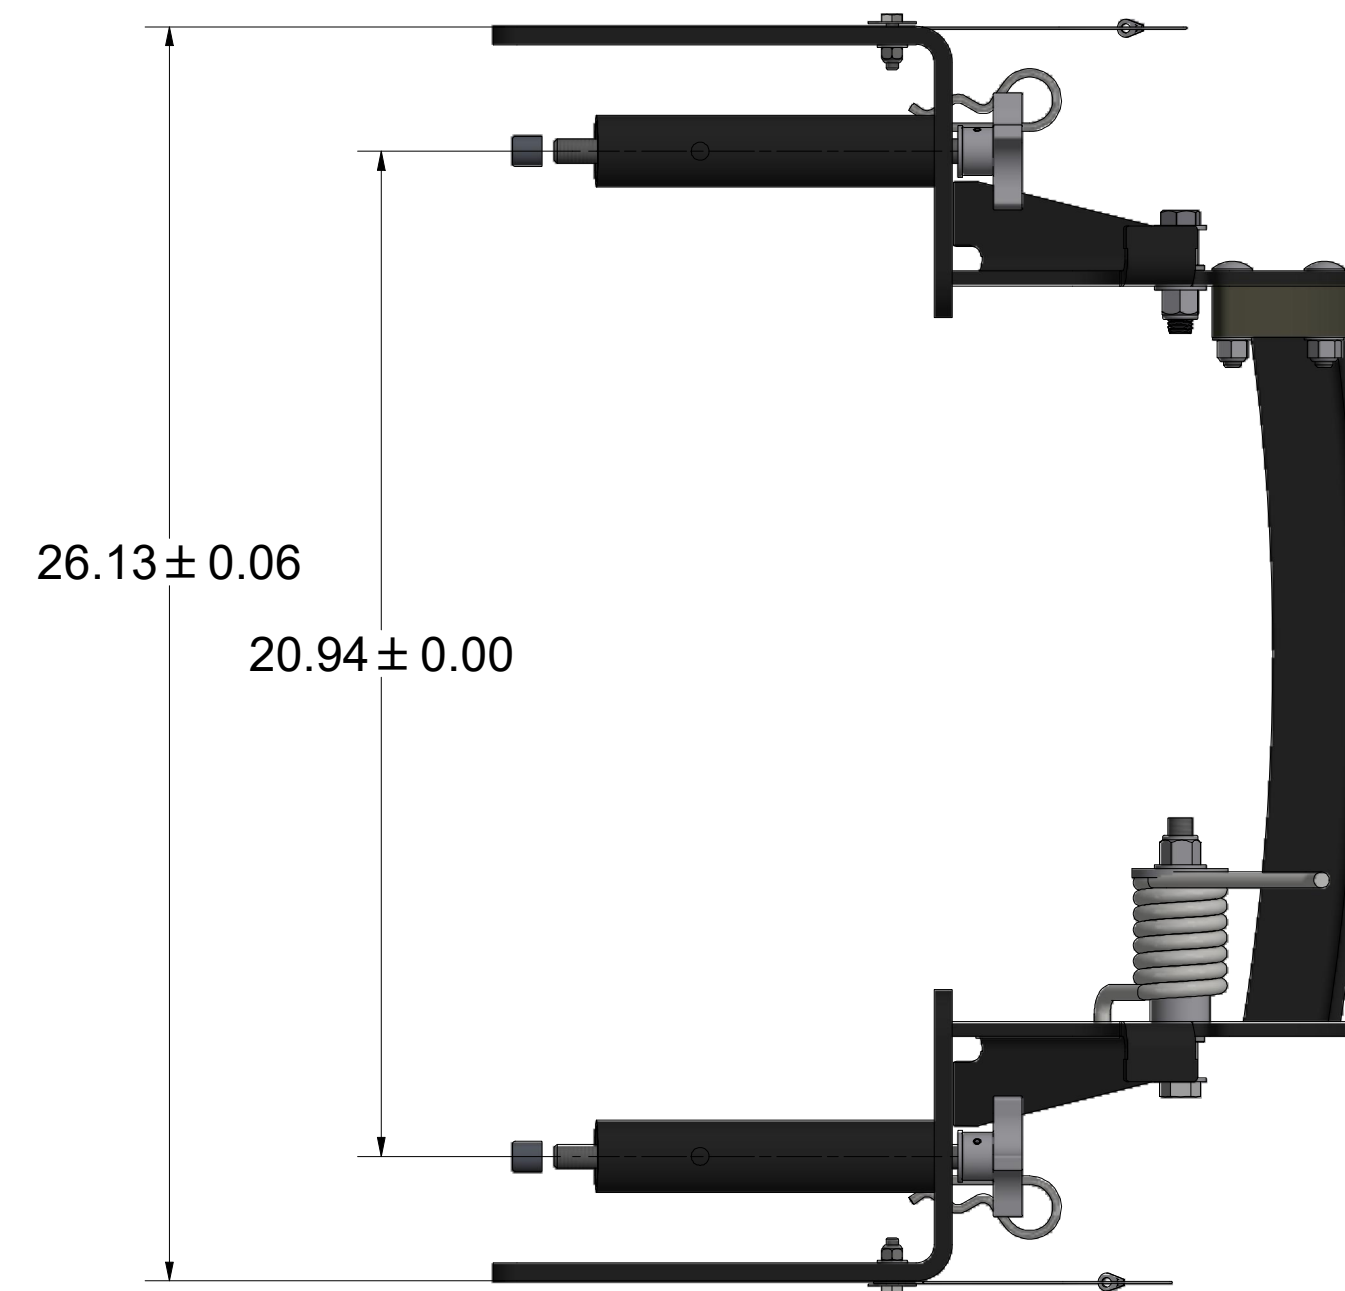

TITLE
Apex TSBs - Dimensions

DWG NO. **Apex TSBs - Dimensions** REV **A**

SIZE C2B NO DRAWING SCALE SHEET 1 OF 2

REV	DESCRIPTION	DATE	BY	CHK
A	INITIAL RELEASE	3/12/2018	JMS	JMS

101131.iam
APEX SWEPT TSB FAMILY

TITLE

Apex TSBs - Dimensions

DWG NO.

Apex TSBs - Dimensions

REV

A

SIZE C2B | NO DRAWING SCALE | SHEET 2 OF 2