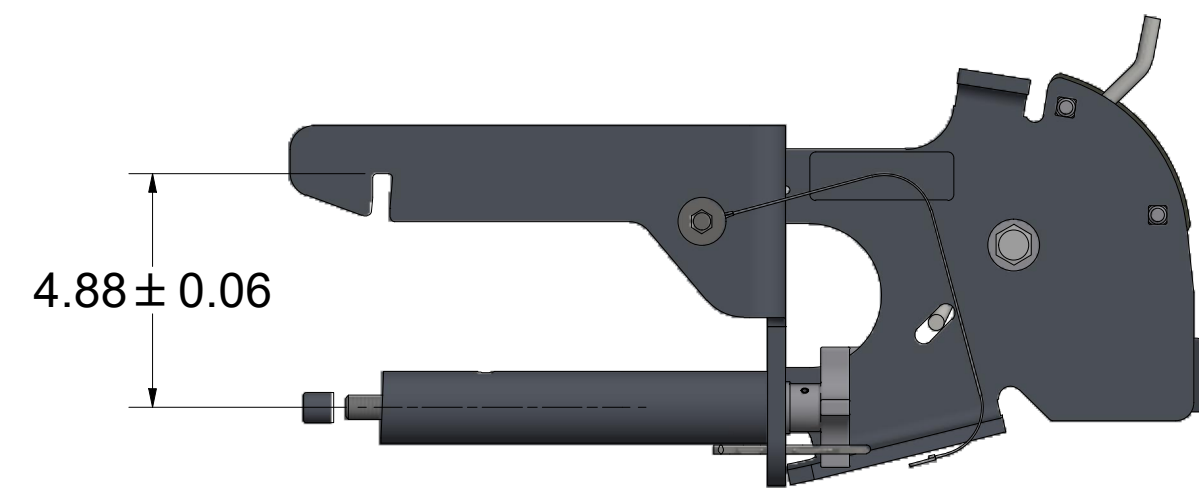

101033
APEX SLIDE IN TSB FAMILY

101072
APEX UNIVERSAL TSB FAMILY

Sportworks Northwest, Inc.

15540 Woodinville-Redmond Rd. NE, Bldg A-200
Woodinville, WA 98072, PH: 425-483-7000, FX: 425-488-9001

PROPRIETARY: THIS IS PROPRIETARY INFORMATION AND IS NOT TO BE REFERENCED OR DISTRIBUTED WITHOUT PRIOR WRITTEN AUTHORIZATION OF SPORTWORKS NORTHWEST, INC.

TITLE
Apex TSBs - Dimensions

DWG NO. **Apex TSBs - Dimensions** REV **A**

SIZE C2B NO DRAWING SCALE SHEET 1 OF 2

REV	DESCRIPTION	DATE	BY	CHK
A	INITIAL RELEASE	3/12/2018	JMS	JMS

101131.iam
APEX SWEPT TSB FAMILY

TITLE

Apex TSBs - Dimensions

DWG NO.

Apex TSBs - Dimensions

REV

A

SIZE C2B | NO DRAWING SCALE | SHEET 2 OF 2