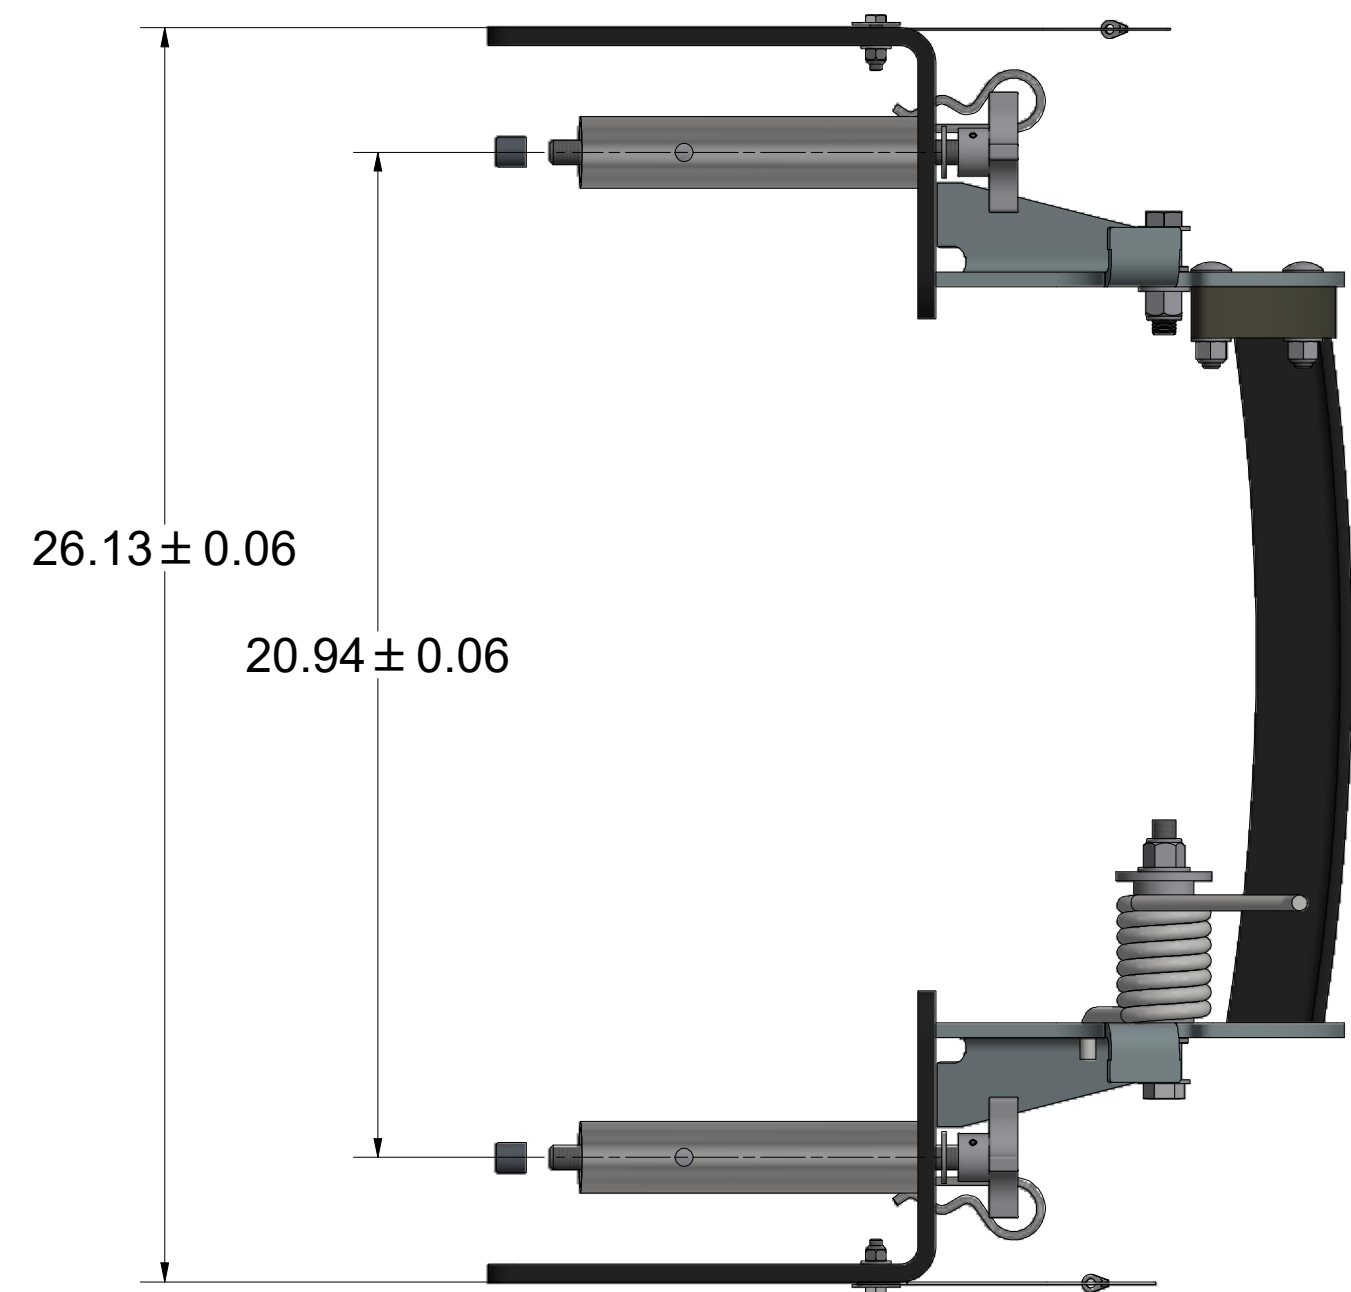

101033
APEX SLIDE IN TSB FAMILY

101072
APEX UNIVERSAL TSB FAMILY

Sportworks Northwest, Inc.

15540 Woodinville-Redmond Rd. NE, Bldg A-200
Woodinville, WA 98072, PH: 425-483-7000, FX: 425-488-9001

PROPRIETARY: THIS IS PROPRIETARY INFORMATION AND IS NOT TO BE REFERENCED OR DISTRIBUTED WITHOUT PRIOR WRITTEN AUTHORIZATION OF SPORTWORKS NORTHWEST, INC.

TITLE
Apex TSBs - Dimensions

DWG NO. **Apex TSBs - Dimensions** REV **A**

SIZE C2B NO DRAWING SCALE SHEET 1 OF 2

REV	DESCRIPTION	DATE	BY	CHK
A	INITIAL RELEASE	3/12/2018	JMS	JMS

101131.iam
APEX SWEPT TSB FAMILY

TITLE

Apex TSBs - Dimensions

DWG NO.

Apex TSBs - Dimensions

REV

A

SIZE C2B | NO DRAWING SCALE | SHEET 2 OF 2