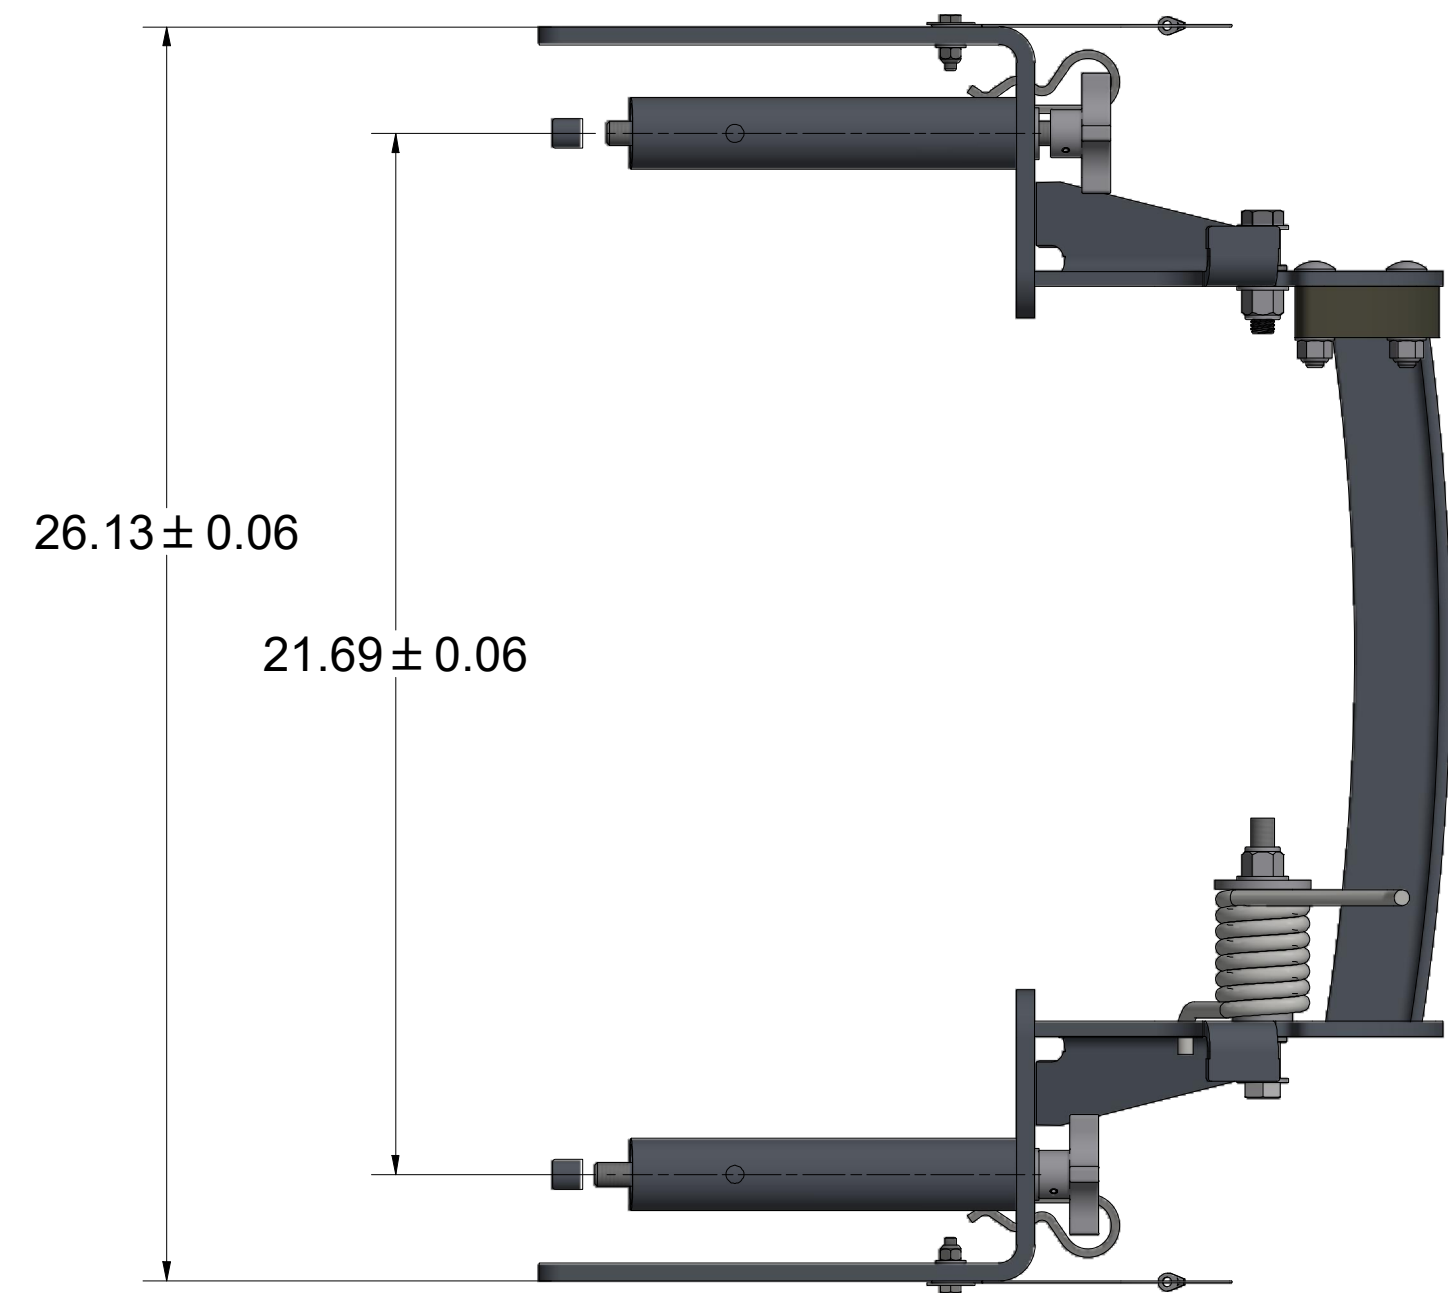

101033
APEX SLIDE IN TSB FAMILY

101072
APEX UNIVERSAL TSB FAMILY

Sportworks Northwest, Inc.

15540 Woodinville-Redmond Rd. NE, Bldg A-200
Woodinville, WA 98072, PH: 425-483-7000, FX: 425-488-9001

PROPRIETARY: THIS IS PROPRIETARY INFORMATION AND IS NOT TO BE REFERENCED OR DISTRIBUTED WITHOUT PRIOR WRITTEN AUTHORIZATION OF SPORTWORKS NORTHWEST, INC.

TITLE
Apex TSBs - Dimensions

DWG NO. **Apex TSBs - Dimensions** REV **A**

SIZE C2B NO DRAWING SCALE SHEET 1 OF 2

REV	DESCRIPTION	DATE	BY	CHK
A	INITIAL RELEASE	3/12/2018	JMS	JMS

101131.iam
APEX SWEPT TSB FAMILY

TITLE

Apex TSBs - Dimensions

DWG NO.

Apex TSBs - Dimensions

REV

A

SIZE C2B | NO DRAWING SCALE | SHEET 2 OF 2