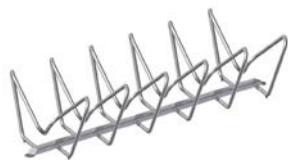

HIGH DENSITY  
**PLAZA™ JR.**  
BIKE PARKING RACKS  
FOR SMALLER BIKES

**BIKE FRIENDLY:** PLAZA JR. ACCOMMODATES BIKES OF ALL SIZES, HOWEVER, IT IS OPTIMIZED TO FIT BIKES WITH SMALLER WHEEL DIAMETERS.

**U-LOCK COMPATIBLE:** ALLOWS THE WHEEL AND FRAME TO BE LOCKED TO THE RACK, PROVIDING A HIGH LEVEL OF SECURITY.

**DISTINGUISHED FEATURES:** EACH BIKE HAS AN INDIVIDUAL DOCK THAT SUPPORTS THE BICYCLE IN TWO PLACES, KEEPING THE BIKE UPRIGHT AND ORGANIZED. AVAILABLE IN BOTH SINGLE AND DOUBLE SIDED VERSIONS.

HIGH DENSITY BIKE RACKS	PLAZA™ JR. 12	PLAZA™ JR. 6
RACK SPECIFICATIONS	DOUBLE SIDED	SINGLE SIDED
LENGTH	125"	125"
WIDTH	42"	24"
HEIGHT	22.5"	22.5"
WEIGHT	116 LBS	82 LBS
MATERIAL OPTIONS	STAINLESS/MILD STEEL	STAINLESS/MILD STEEL
MOUNTING	TWO ANCHORS W/ STAINLESS FEET	TWO ANCHORS W/ STAINLESS FEET
FINISH & COATING OPTIONS <sup>1</sup>	VARIOUS	VARIOUS
CAPACITY	12 BIKES	6 BIKES
WARRANTY	1 YEAR	1 YEAR
ORDERING INFO		
LEAD TIME <sup>2</sup>	15 DAYS	15 DAYS