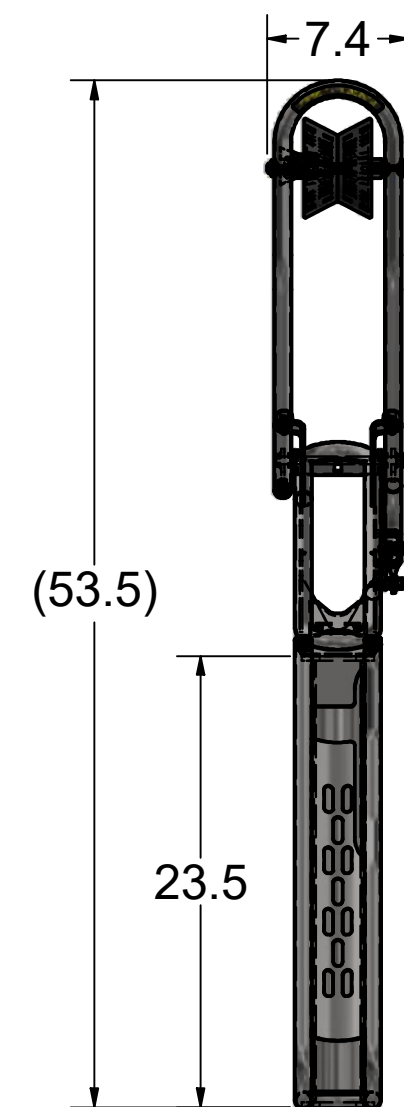

APPROXIMATE WEIGHT: 12LBS

APPROXIMATE WEIGHT: 17LBS

APPROXIMATE WEIGHT: 21LBS

Sportworks Northwest, Inc.

15540 Woodinville-Redmond Rd. NE, Bldg A-200
Woodinville, WA 98072, PH: 425-483-7000, FX: 425-488-9001

PROPRIETARY: THIS IS PROPRIETARY INFORMATION AND IS NOT TO BE REFERENCED OR DISTRIBUTED WITHOUT PRIOR WRITTEN AUTHORIZATION OF SPORTWORKS NORTHWEST, INC.

TITLE
SpinLock Dimensions

DWG NO.
SpinLock Dimensions

REV
A

SIZE C2B | NO DRAWING SCALE | SHEET 1 OF 1

A	INITIAL RELEASE	9/13/2019	GMC	GMC
REV	DESCRIPTION	DATE	BY	CHK