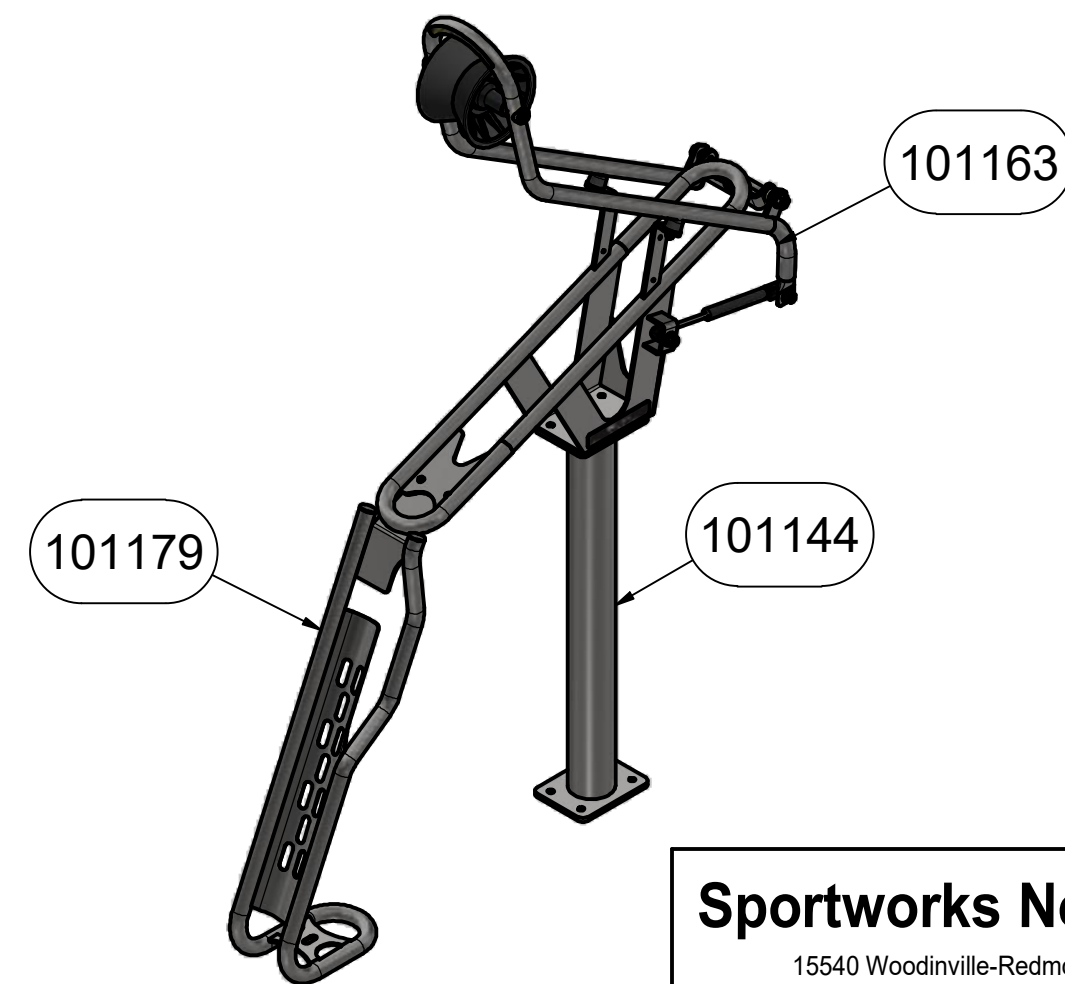

APPROXIMATE WEIGHT: 12LBS

APPROXIMATE WEIGHT: 17LBS

APPROXIMATE WEIGHT: 21LBS

Sportworks Northwest, Inc.

15540 Woodinville-Redmond Rd. NE, Bldg A-200
Woodinville, WA 98072, PH: 425-483-7000, FX: 425-488-9001

PROPRIETARY: THIS IS PROPRIETARY INFORMATION AND IS NOT TO BE REFERENCED OR DISTRIBUTED WITHOUT PRIOR WRITTEN AUTHORIZATION OF SPORTWORKS NORTHWEST, INC.

TITLE
SpinLock Dimensions

DWG NO.
SpinLock Dimensions

REV
A

SIZE C2B | NO DRAWING SCALE | SHEET 1 OF 1

A	INITIAL RELEASE	9/13/2019	GMC	GMC
REV	DESCRIPTION	DATE	BY	CHK