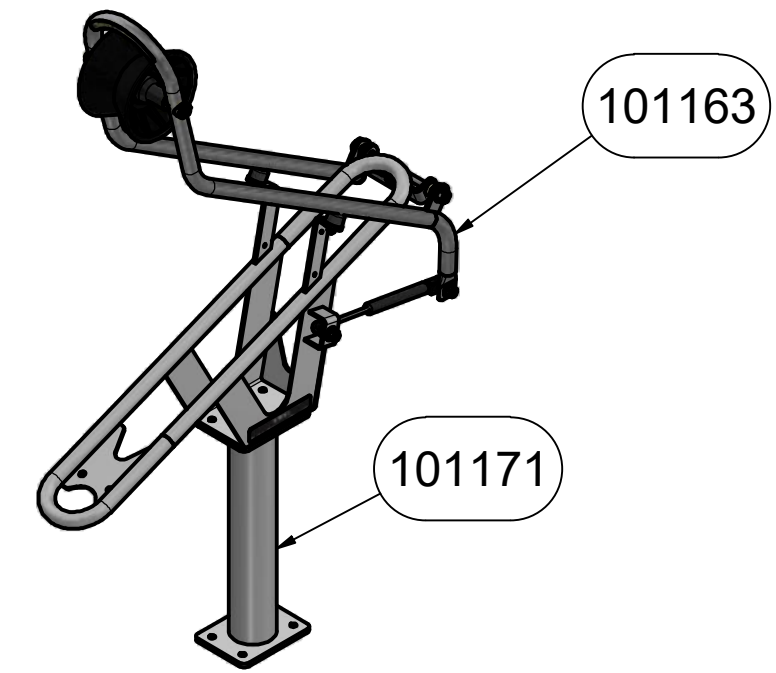

APPROXIMATE WEIGHT: 12LBS

APPROXIMATE WEIGHT: 17LBS

APPROXIMATE WEIGHT: 21LBS

Sportworks Northwest, Inc.

15540 Woodinville-Redmond Rd. NE, Bldg A-200
Woodinville, WA 98072, PH: 425-483-7000, FX: 425-488-9001

PROPRIETARY: THIS IS PROPRIETARY INFORMATION AND IS NOT TO BE REFERENCED OR DISTRIBUTED WITHOUT PRIOR WRITTEN AUTHORIZATION OF SPORTWORKS NORTHWEST, INC.

TITLE
SpinLock Dimensions

DWG NO.
SpinLock Dimensions

REV
A

SIZE C2B | NO DRAWING SCALE | SHEET 1 OF 1

A	INITIAL RELEASE	9/13/2019	GMC	GMC
REV	DESCRIPTION	DATE	BY	CHK