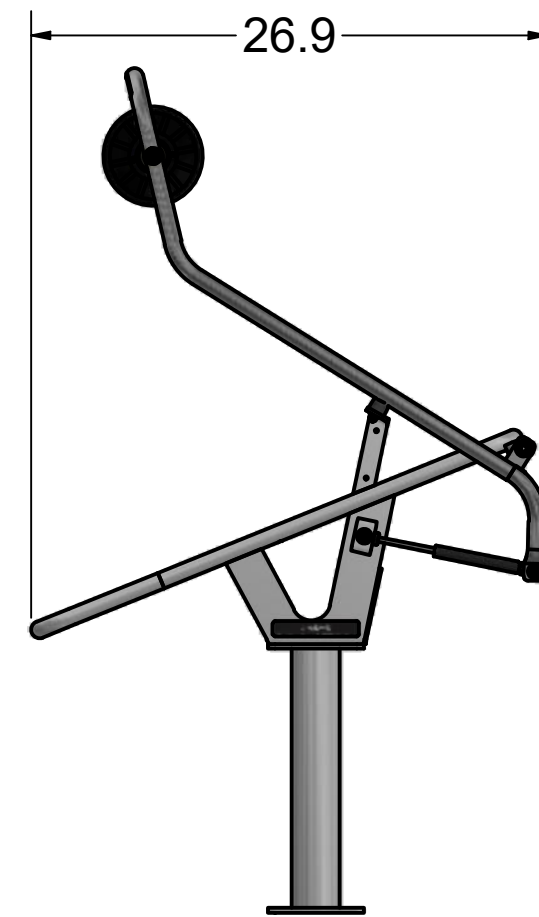

APPROXIMATE WEIGHT: 12LBS

APPROXIMATE WEIGHT: 17LBS

APPROXIMATE WEIGHT: 21LBS

Sportworks Northwest, Inc.

15540 Woodinville-Redmond Rd. NE, Bldg A-200
Woodinville, WA 98072, PH: 425-483-7000, FX: 425-488-9001

PROPRIETARY: THIS IS PROPRIETARY INFORMATION AND IS NOT TO BE REFERENCED OR DISTRIBUTED WITHOUT PRIOR WRITTEN AUTHORIZATION OF SPORTWORKS NORTHWEST, INC.

TITLE
SpinLock Dimensions

DWG NO.
SpinLock Dimensions

REV
A

SIZE C2B | NO DRAWING SCALE | SHEET 1 OF 1

A	INITIAL RELEASE	9/13/2019	GMC	GMC
REV	DESCRIPTION	DATE	BY	CHK