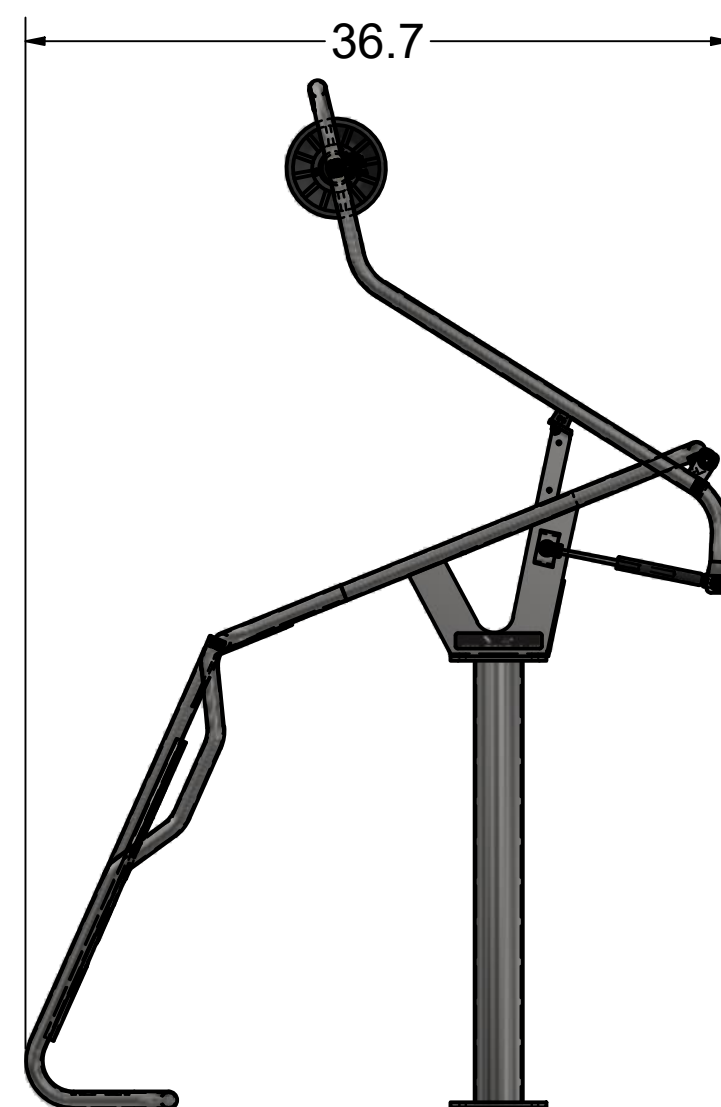

APPROXIMATE WEIGHT: 12LBS

APPROXIMATE WEIGHT: 17LBS

APPROXIMATE WEIGHT: 21LBS

Sportworks Northwest, Inc.

15540 Woodinville-Redmond Rd. NE, Bldg A-200
Woodinville, WA 98072, PH: 425-483-7000, FX: 425-488-9001

PROPRIETARY: THIS IS PROPRIETARY INFORMATION AND IS NOT TO BE REFERENCED OR DISTRIBUTED WITHOUT PRIOR WRITTEN AUTHORIZATION OF SPORTWORKS NORTHWEST, INC.

TITLE
SpinLock Dimensions

DWG NO.
SpinLock Dimensions

REV
A

SIZE C2B | NO DRAWING SCALE | SHEET 1 OF 1

A	INITIAL RELEASE	9/13/2019	GMC	GMC
REV	DESCRIPTION	DATE	BY	CHK