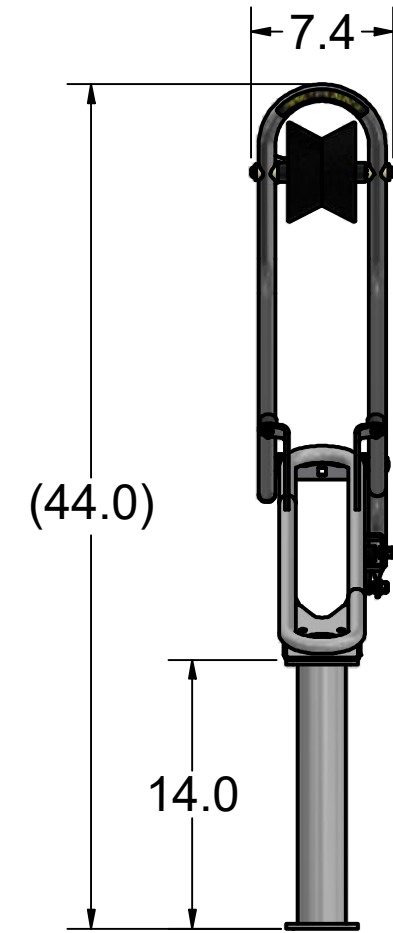

APPROXIMATE WEIGHT: 12LBS

APPROXIMATE WEIGHT: 17LBS

APPROXIMATE WEIGHT: 21LBS

Sportworks Northwest, Inc.

15540 Woodinville-Redmond Rd. NE, Bldg A-200
Woodinville, WA 98072, PH: 425-483-7000, FX: 425-488-9001

PROPRIETARY: THIS IS PROPRIETARY INFORMATION AND IS NOT TO BE REFERENCED OR DISTRIBUTED WITHOUT PRIOR WRITTEN AUTHORIZATION OF SPORTWORKS NORTHWEST, INC.

TITLE
SpinLock Dimensions

DWG NO.
SpinLock Dimensions

REV
A

SIZE C2B | NO DRAWING SCALE | SHEET 1 OF 1

A	INITIAL RELEASE	9/13/2019	GMC	GMC
REV	DESCRIPTION	DATE	BY	CHK