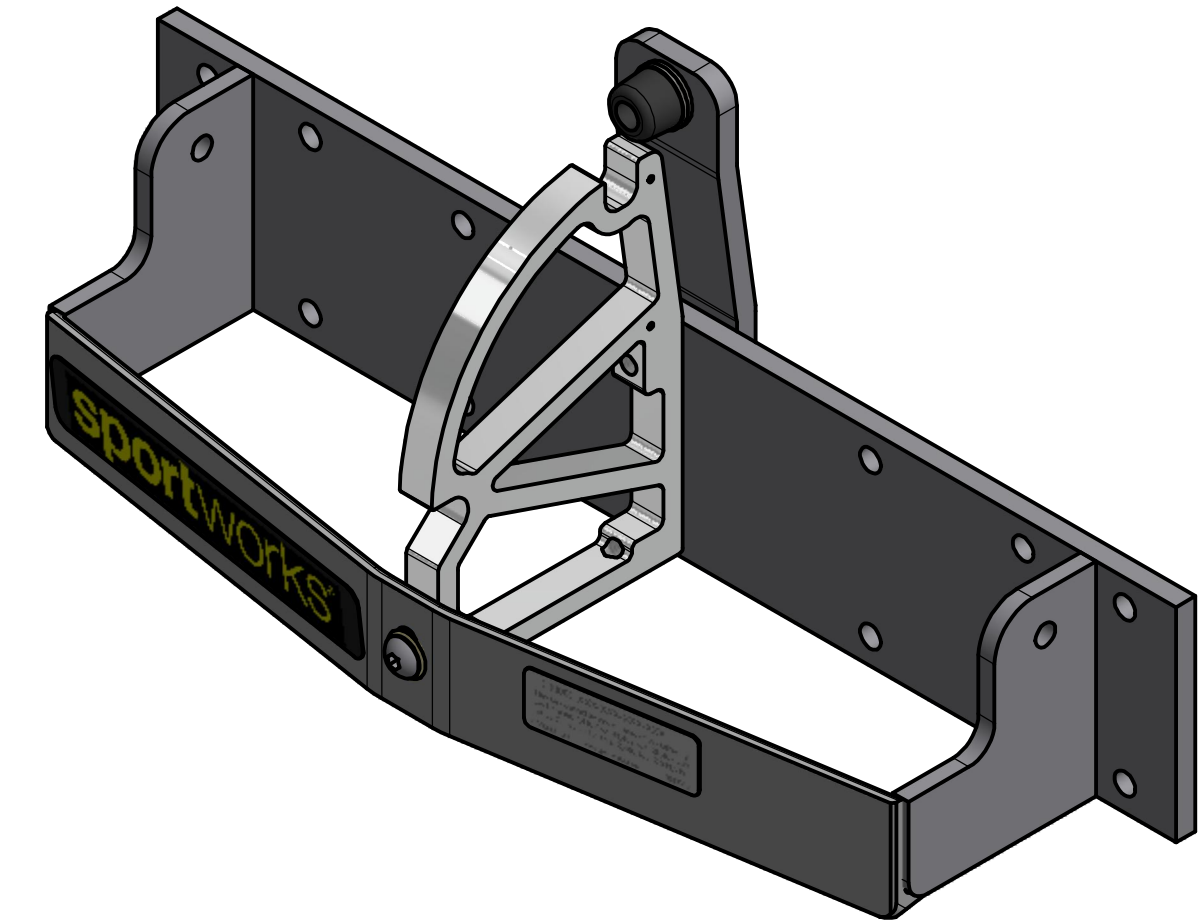

100530 FAMILY

NOTES

1. APPRX. WEIGHT: 19 LBS
2. SEE NEXT PAGE FOR NARROW PROFILE (NP) FAMILY DIMENSIONS

Sportworks Northwest, Inc.		TITLE	
15540 Woodinville-Redmond Rd. NE, Bldg A-200 Woodinville, WA 98072, PH: 425-483-7000, FX: 425-488-9001		Standard Pivot Plates - Dimensions	
DWG NO.		REV	
PROPRIETARY: THIS IS PROPRIETARY INFORMATION AND IS NOT TO BE REFERENCED OR DISTRIBUTED WITHOUT PRIOR WRITTEN AUTHORIZATION OF SPORTWORKS NORTHWEST, INC.		Standard Pivot Plates - Dimensions	
A		A	
SIZE	C2B	NO DRAWING SCALE	SHEET 1 OF 2

REV	DESCRIPTION	DATE	BY	CHK
A	INITIAL RELEASE	12/30/2020	GMC	JMS

100517 FAMILY

NOTES

1. APPRX. WEIGHT: 16 LBS

Sportworks Northwest, Inc.

15540 Woodinville-Redmond Rd. NE, Bldg A-200
Woodinville, WA 98072, PH: 425-483-7000, FX: 425-488-9001

REV

A

SIZE C2B | NO DRAWING SCALE | SHEET 2 OF 2