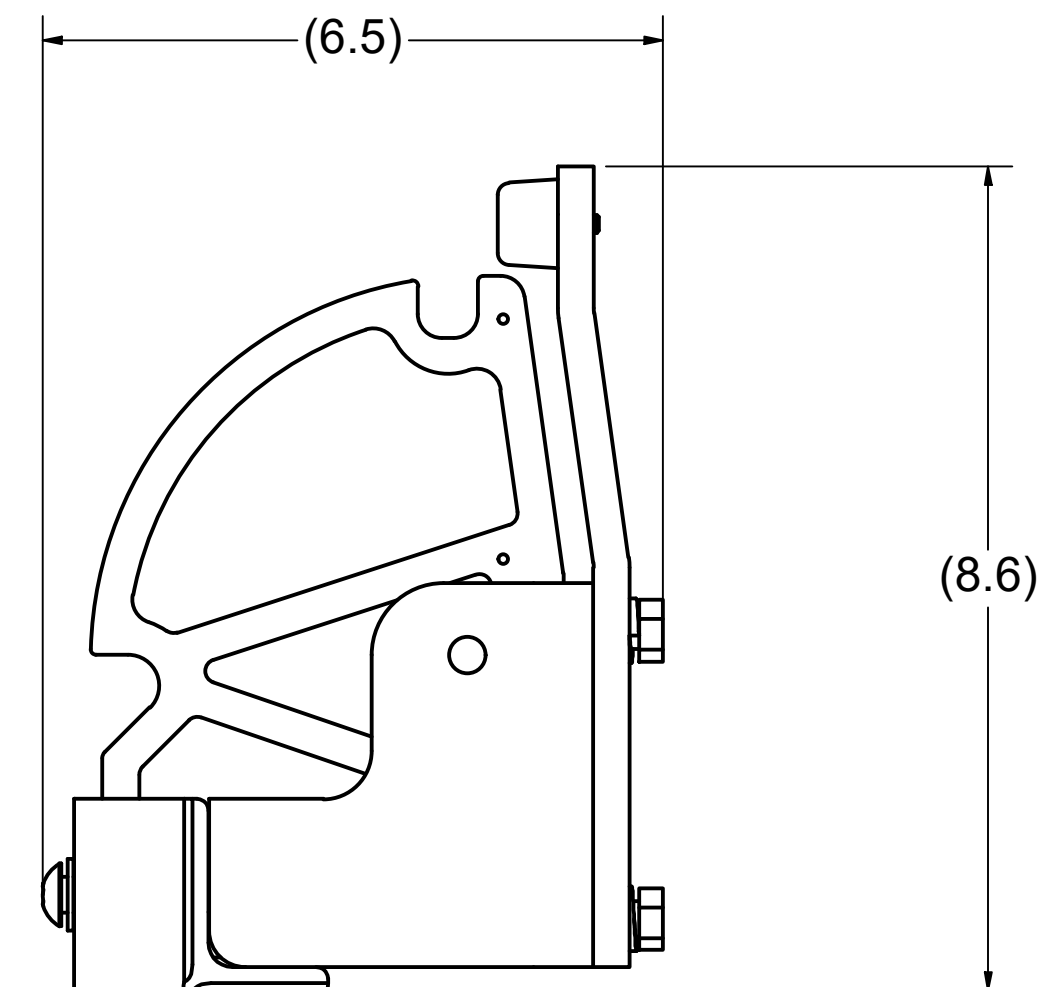

100530 FAMILY

NOTES

1. APPRX. WEIGHT: 19 LBS
2. SEE NEXT PAGE FOR NARROW PROFILE (NP) FAMILY DIMENSIONS

Sportworks Northwest, Inc.		TITLE	
15540 Woodinville-Redmond Rd. NE, Bldg A-200 Woodinville, WA 98072, PH: 425-483-7000, FX: 425-488-9001		Standard Pivot Plates - Dimensions	
DWG NO.		REV	
PROPRIETARY: THIS IS PROPRIETARY INFORMATION AND IS NOT TO BE REFERENCED OR DISTRIBUTED WITHOUT PRIOR WRITTEN AUTHORIZATION OF SPORTWORKS NORTHWEST, INC.		Standard Pivot Plates - Dimensions	
A		A	
SIZE	C2B	NO DRAWING SCALE	SHEET 1 OF 2

PROPRIETARY: THIS IS PROPRIETARY INFORMATION AND IS NOT TO BE REFERENCED OR DISTRIBUTED WITHOUT PRIOR WRITTEN AUTHORIZATION OF SPORTWORKS NORTHWEST, INC.

TITLE

Standard Pivot Plates - Dimensions

DWG NO.

Standard Pivot Plates - Dimensions

REV

A

SIZE C2B | NO DRAWING SCALE | SHEET 2 OF 2