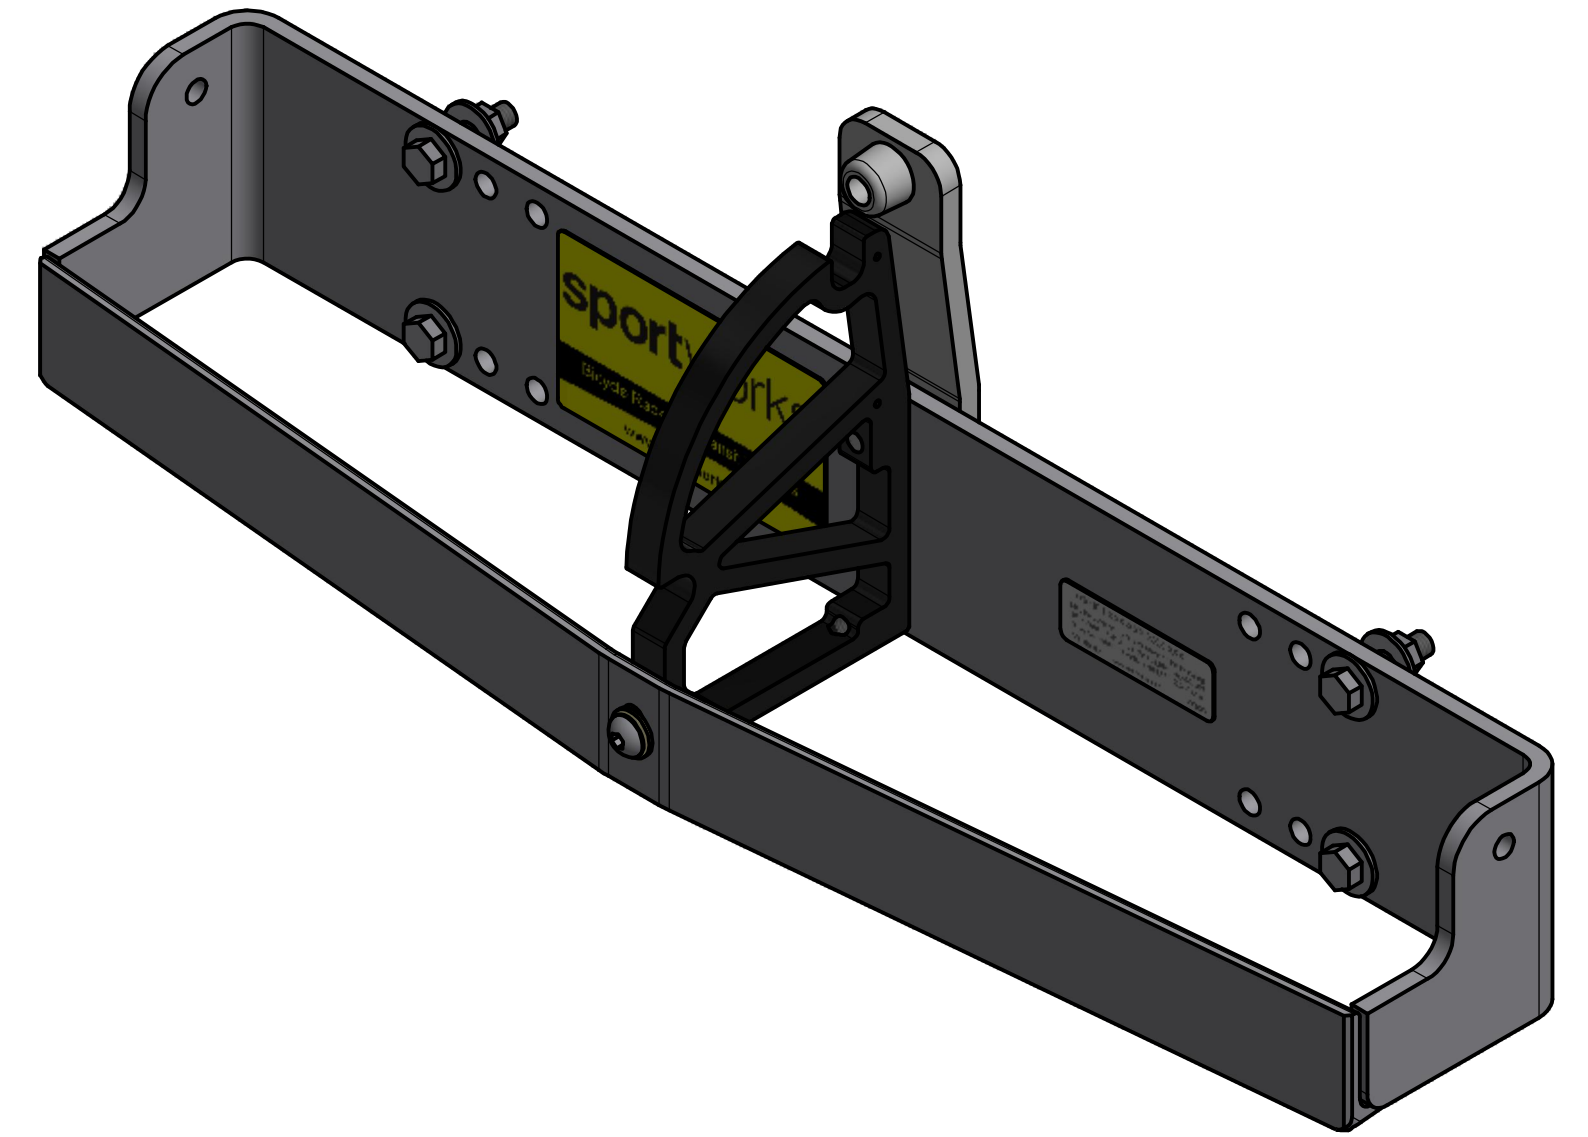

100530 FAMILY

NOTES

1. APPRX. WEIGHT: 19 LBS
2. SEE NEXT PAGE FOR NARROW PROFILE (NP) FAMILY DIMENSIONS

Sportworks Northwest, Inc.		TITLE	
15540 Woodinville-Redmond Rd. NE, Bldg A-200 Woodinville, WA 98072, PH: 425-483-7000, FX: 425-488-9001		Standard Pivot Plates - Dimensions	
DWG NO.		REV	
PROPRIETARY: THIS IS PROPRIETARY INFORMATION AND IS NOT TO BE REFERENCED OR DISTRIBUTED WITHOUT PRIOR WRITTEN AUTHORIZATION OF SPORTWORKS NORTHWEST, INC.		Standard Pivot Plates - Dimensions	
A		A	
SIZE	C2B	NO DRAWING SCALE	SHEET 1 OF 2

REV	DESCRIPTION	DATE	BY	CHK
A	INITIAL RELEASE	12/30/2020	GMC	JMS

100517 FAMILY

NOTES

1. APPRX. WEIGHT: 16 LBS

Sportworks Northwest, Inc.

15540 Woodinville-Redmond Rd. NE, Bldg A-200
Woodinville, WA 98072, PH: 425-483-7000, FX: 425-488-9001

REV

A

SIZE C2B | NO DRAWING SCALE | SHEET 2 OF 2