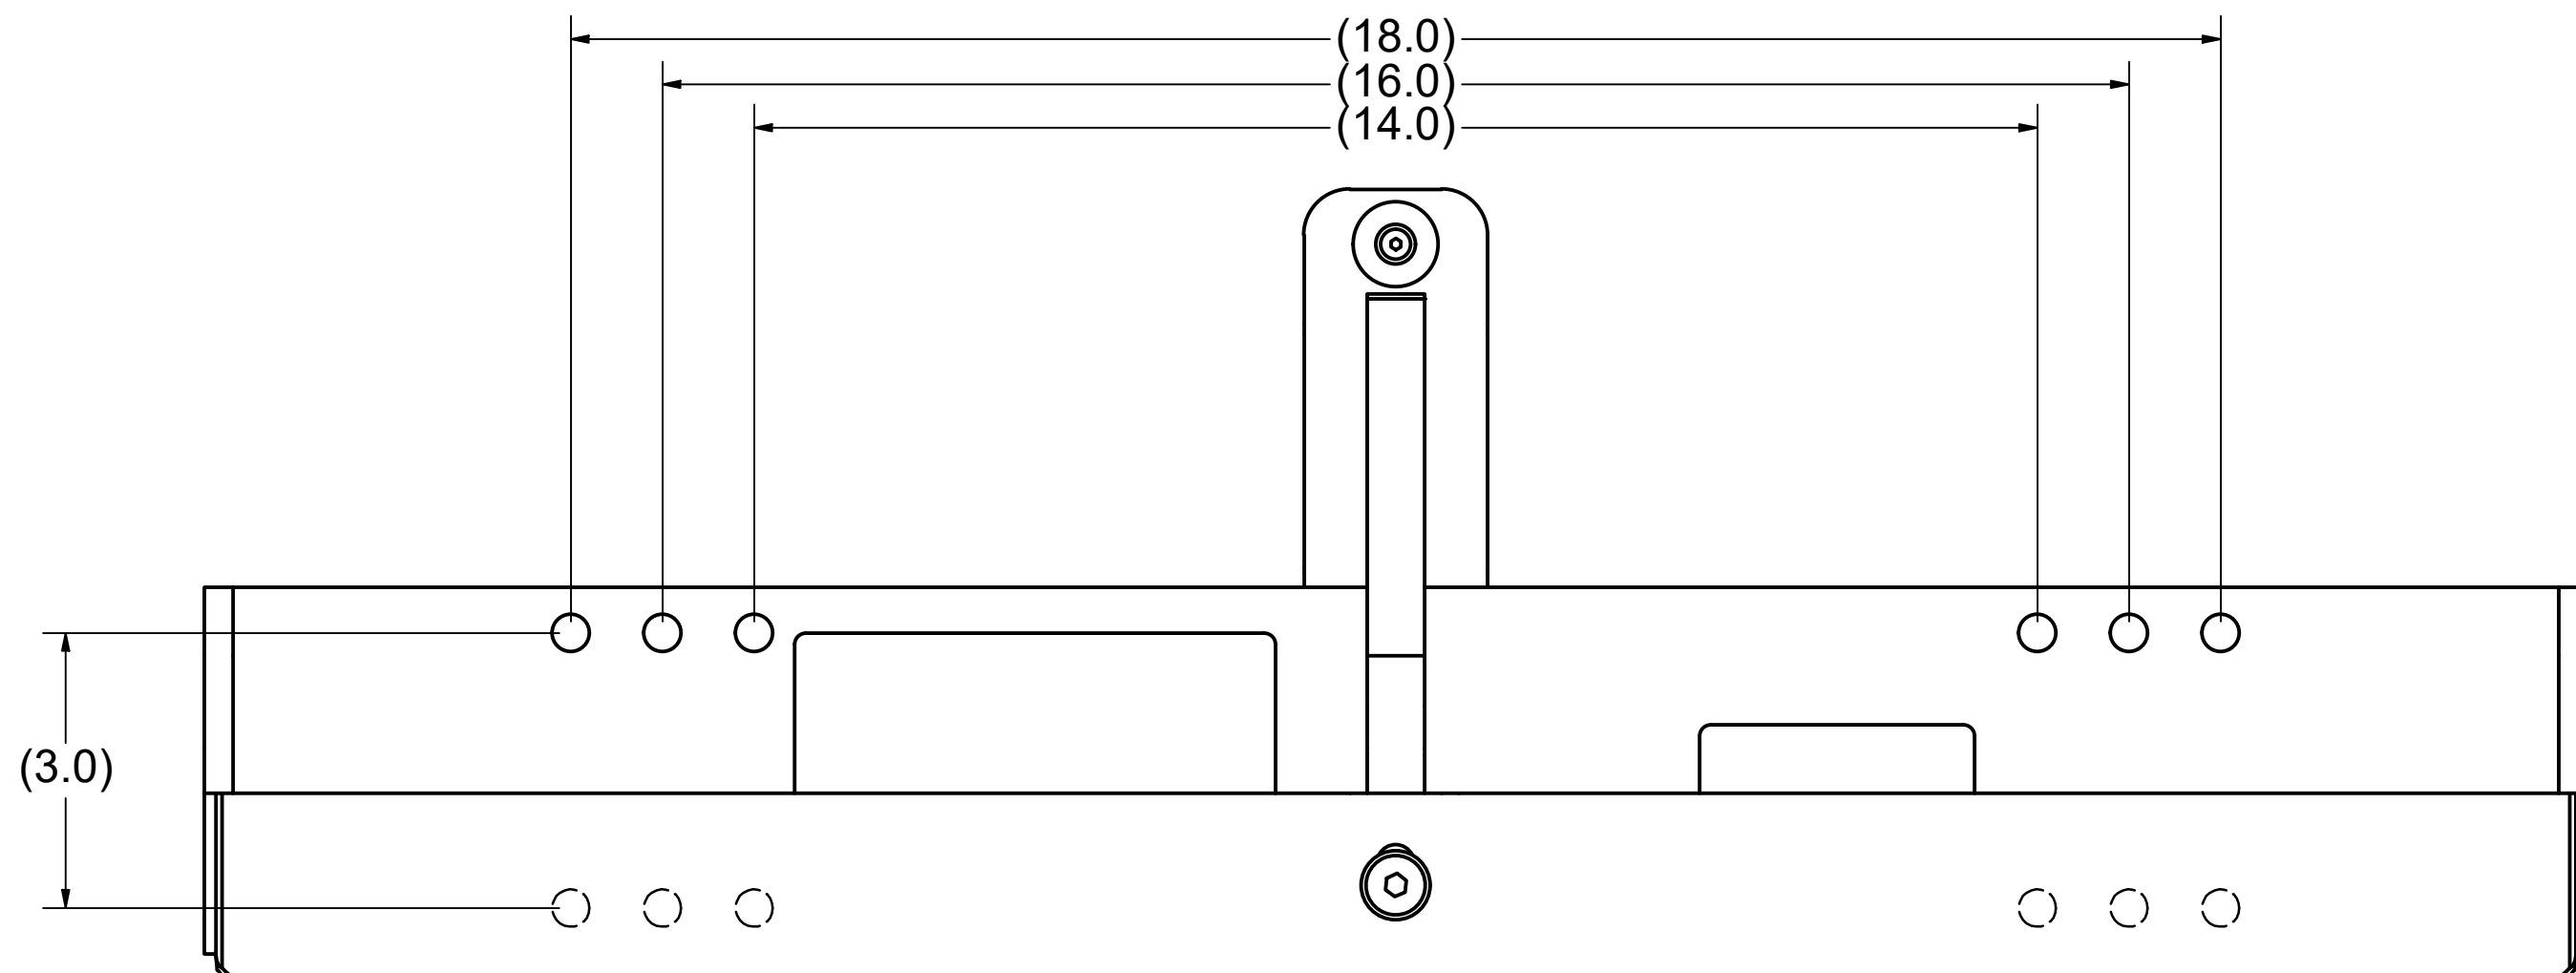

100530 FAMILY

NOTES

1. APPRX. WEIGHT: 19 LBS
2. SEE NEXT PAGE FOR NARROW PROFILE (NP) FAMILY DIMENSIONS

Sportworks Northwest, Inc.		TITLE	
15540 Woodinville-Redmond Rd. NE, Bldg A-200 Woodinville, WA 98072, PH: 425-483-7000, FX: 425-488-9001		Standard Pivot Plates - Dimensions	
DWG NO.		REV	
PROPRIETARY: THIS IS PROPRIETARY INFORMATION AND IS NOT TO BE REFERENCED OR DISTRIBUTED WITHOUT PRIOR WRITTEN AUTHORIZATION OF SPORTWORKS NORTHWEST, INC.		Standard Pivot Plates - Dimensions	
A		A	
SIZE	C2B	NO DRAWING SCALE	SHEET 1 OF 2

REV

A

SIZE C2B | NO DRAWING SCALE | SHEET 2 OF 2