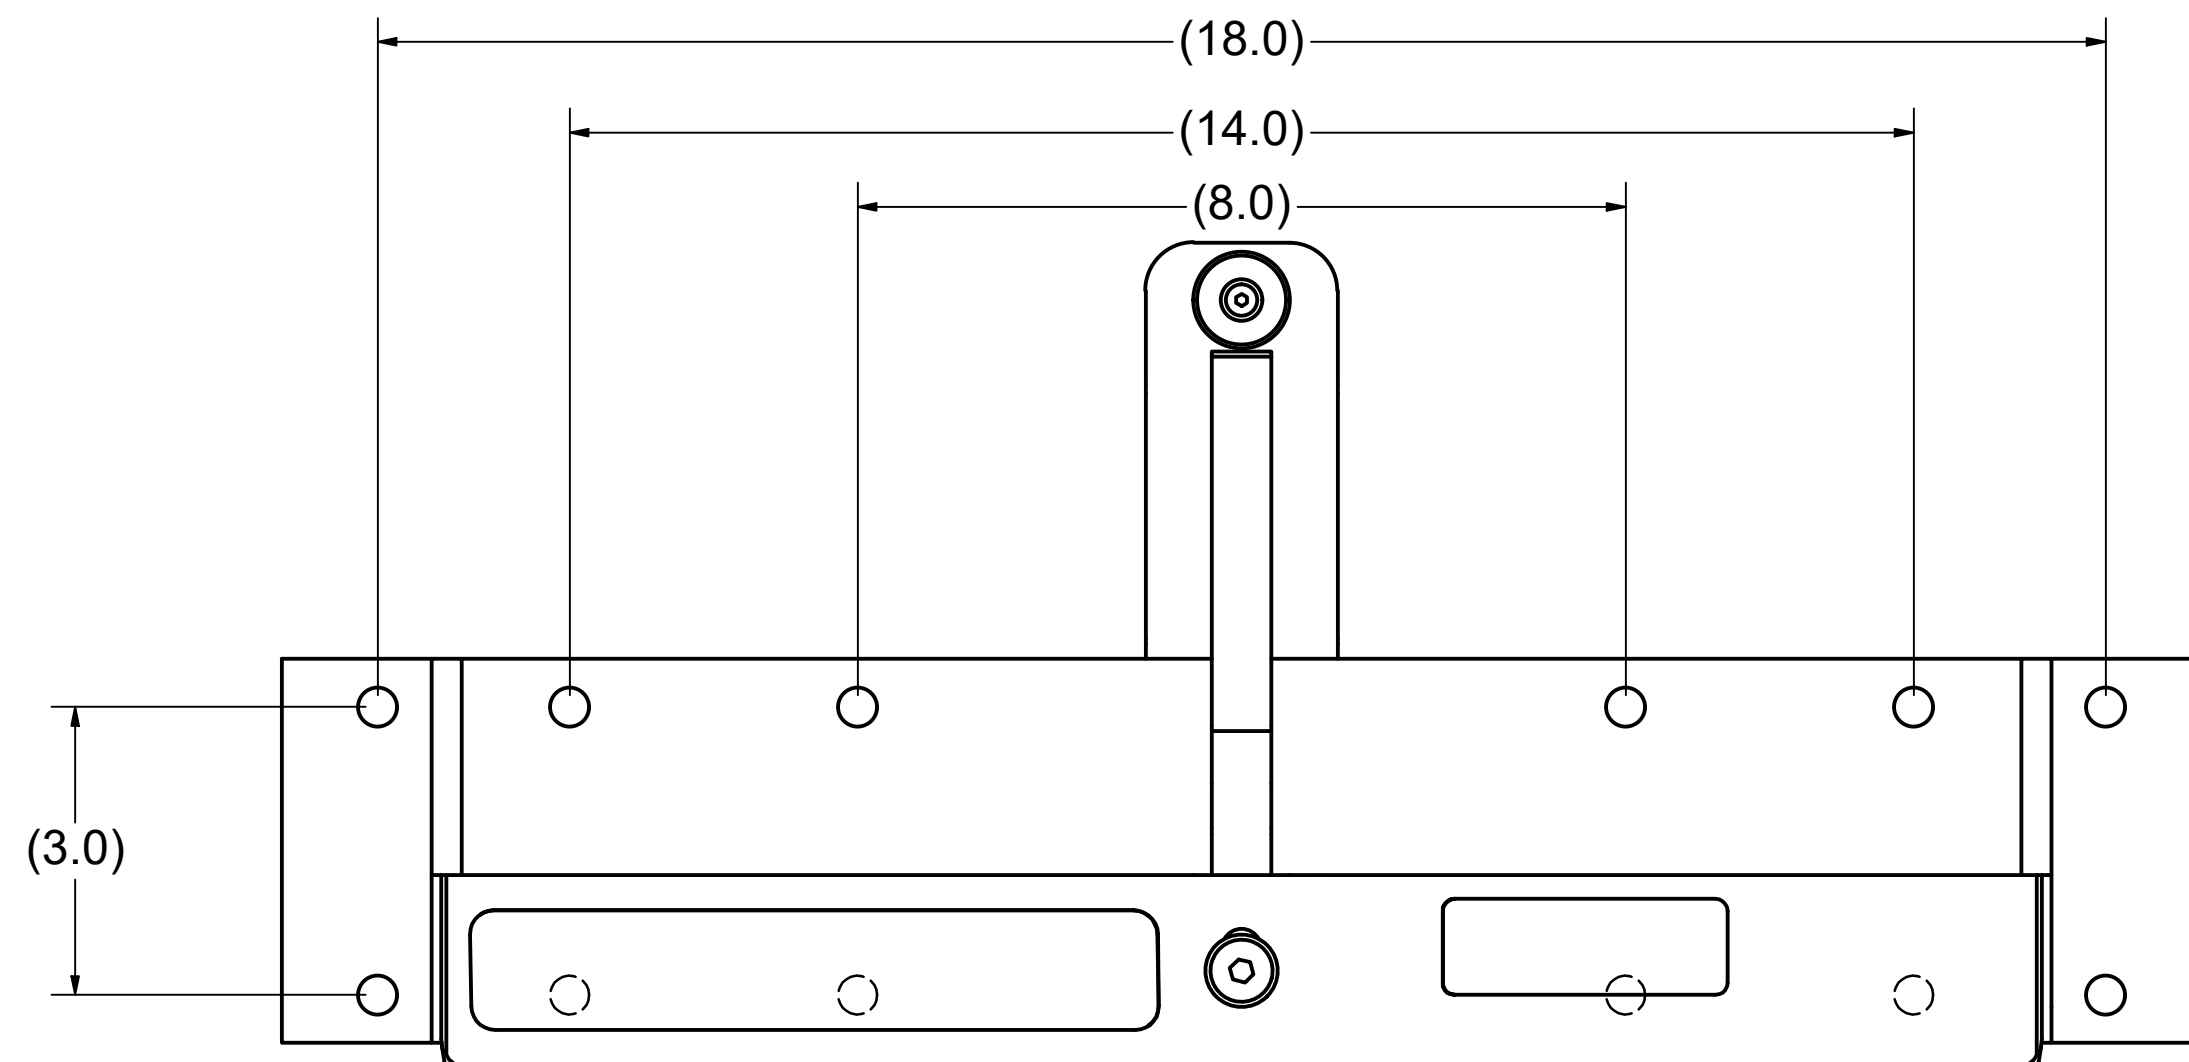

100517 FAMILY

NOTES

1. APPRX. WEIGHT: 16 LBS

Sportworks Northwest, Inc.

15540 Woodinville-Redmond Rd. NE, Bldg A-200
Woodinville, WA 98072, PH: 425-483-7000, FX: 425-488-9001

PROPRIETARY: THIS IS PROPRIETARY INFORMATION AND IS NOT TO BE REFERENCED OR DISTRIBUTED WITHOUT PRIOR WRITTEN AUTHORIZATION OF SPORTWORKS NORTHWEST, INC.

TITLE

Standard Pivot Plates - Dimensions

DWG NO.

Standard Pivot Plates - Dimensions

REV

A

SIZE C2B | NO DRAWING SCALE | SHEET 2 OF 2