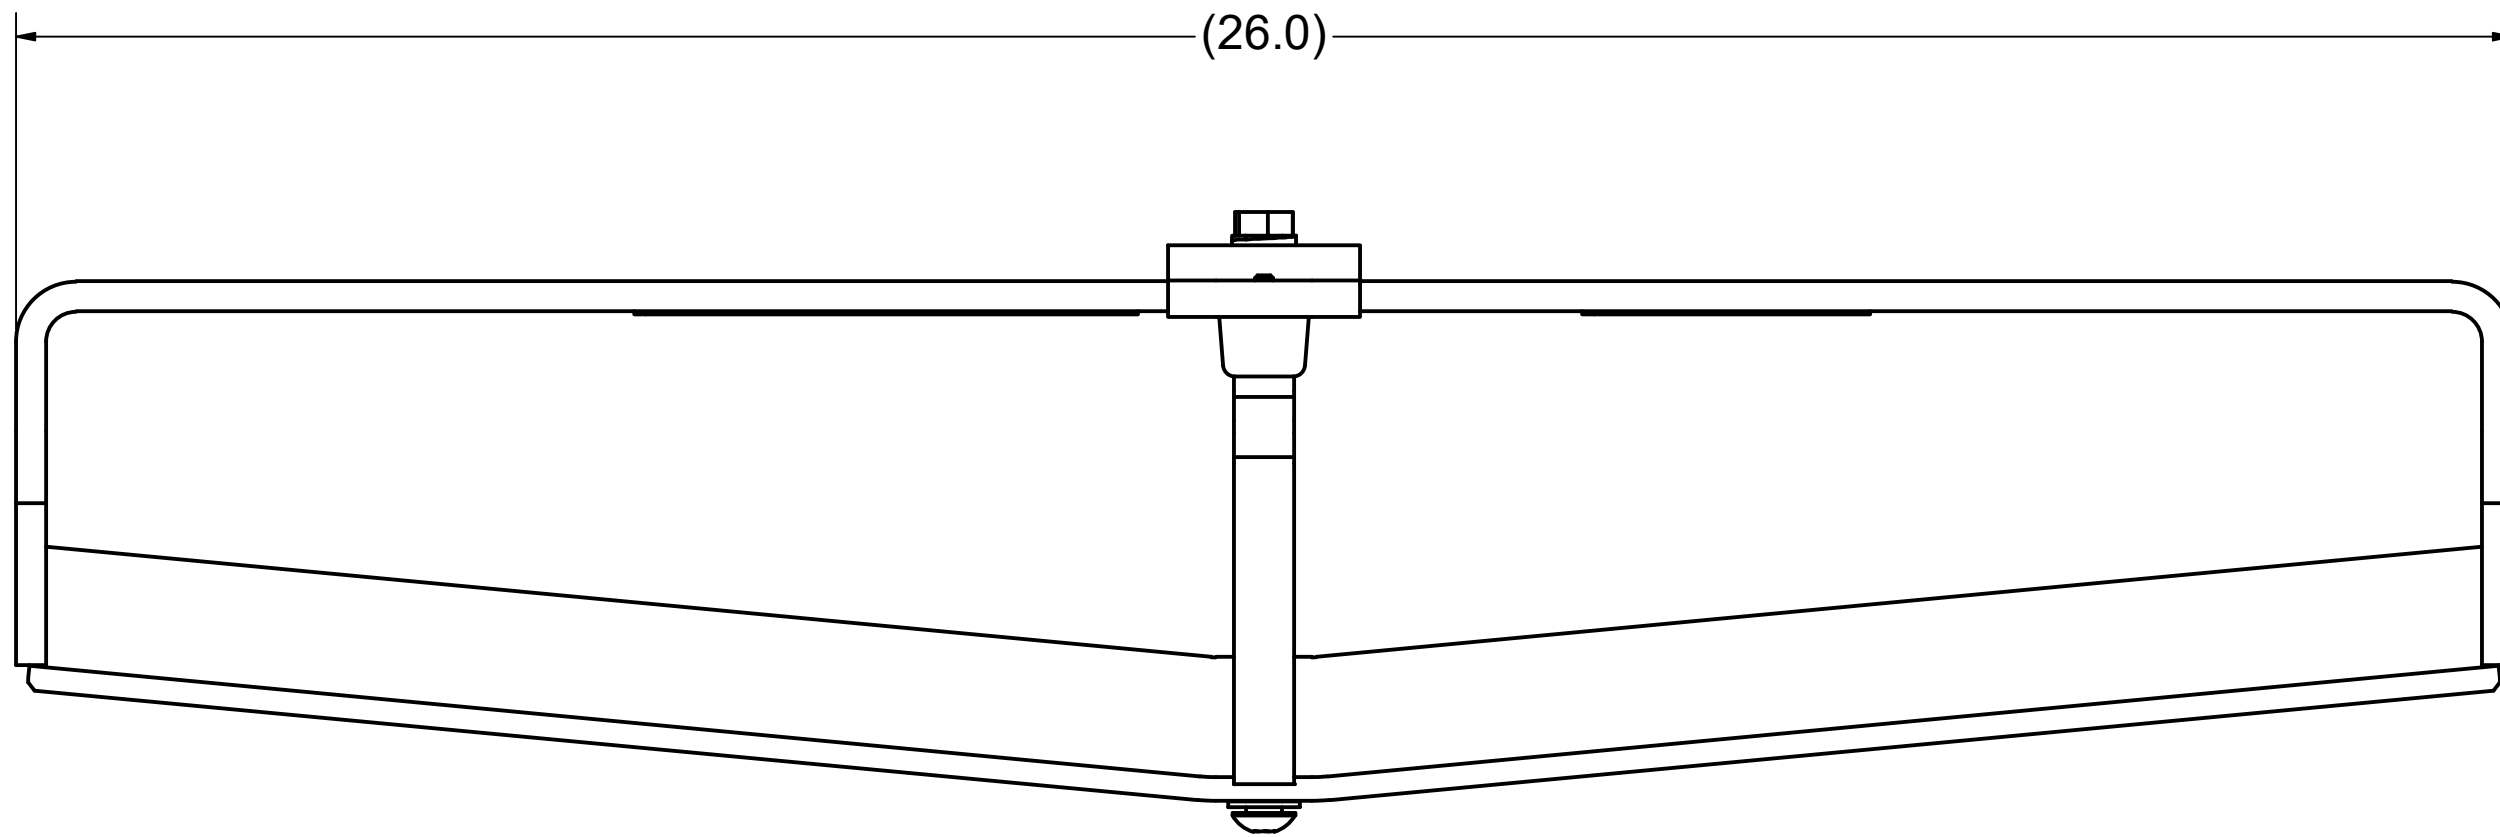

100530 FAMILY

NOTES

1. APPRX. WEIGHT: 19 LBS
2. SEE NEXT PAGE FOR NARROW PROFILE (NP) FAMILY DIMENSIONS

Sportworks Northwest, Inc.		TITLE	
15540 Woodinville-Redmond Rd. NE, Bldg A-200 Woodinville, WA 98072, PH: 425-483-7000, FX: 425-488-9001		Standard Pivot Plates - Dimensions	
DWG NO.		REV	
PROPRIETARY: THIS IS PROPRIETARY INFORMATION AND IS NOT TO BE REFERENCED OR DISTRIBUTED WITHOUT PRIOR WRITTEN AUTHORIZATION OF SPORTWORKS NORTHWEST, INC.		Standard Pivot Plates - Dimensions	
A		A	
SIZE	C2B	NO DRAWING SCALE	SHEET 1 OF 2

REV

A

SIZE C2B | NO DRAWING SCALE | SHEET 2 OF 2