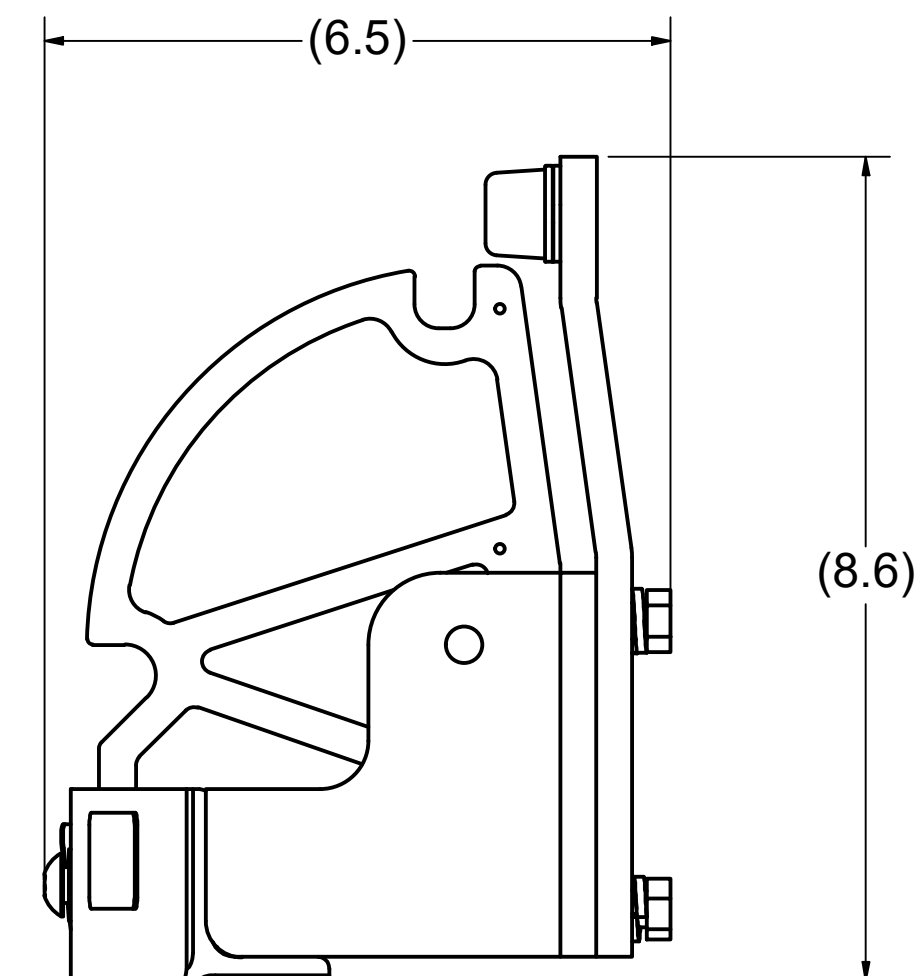

100530 FAMILY

NOTES

1. APPRX. WEIGHT: 19 LBS
2. SEE NEXT PAGE FOR NARROW PROFILE (NP) FAMILY DIMENSIONS

Sportworks Northwest, Inc.		TITLE	
15540 Woodinville-Redmond Rd. NE, Bldg A-200 Woodinville, WA 98072, PH: 425-483-7000, FX: 425-488-9001		Standard Pivot Plates - Dimensions	
DWG NO.		REV	
PROPRIETARY: THIS IS PROPRIETARY INFORMATION AND IS NOT TO BE REFERENCED OR DISTRIBUTED WITHOUT PRIOR WRITTEN AUTHORIZATION OF SPORTWORKS NORTHWEST, INC.		Standard Pivot Plates - Dimensions	
A		A	
SIZE	C2B	NO DRAWING SCALE	SHEET 1 OF 2

REV	DESCRIPTION	DATE	BY	CHK
A	INITIAL RELEASE	12/30/2020	GMC	JMS

100517 FAMILY

NOTES

1. APPRX. WEIGHT: 16 LBS

Sportworks Northwest, Inc.

15540 Woodinville-Redmond Rd. NE, Bldg A-200
Woodinville, WA 98072, PH: 425-483-7000, FX: 425-488-9001

PROPRIETARY: THIS IS PROPRIETARY INFORMATION AND IS NOT TO BE REFERENCED OR DISTRIBUTED WITHOUT PRIOR WRITTEN AUTHORIZATION OF SPORTWORKS NORTHWEST, INC.

TITLE

Standard Pivot Plates - Dimensions

DWG NO.

Standard Pivot Plates - Dimensions

REV

A

SIZE C2B | NO DRAWING SCALE | SHEET 2 OF 2