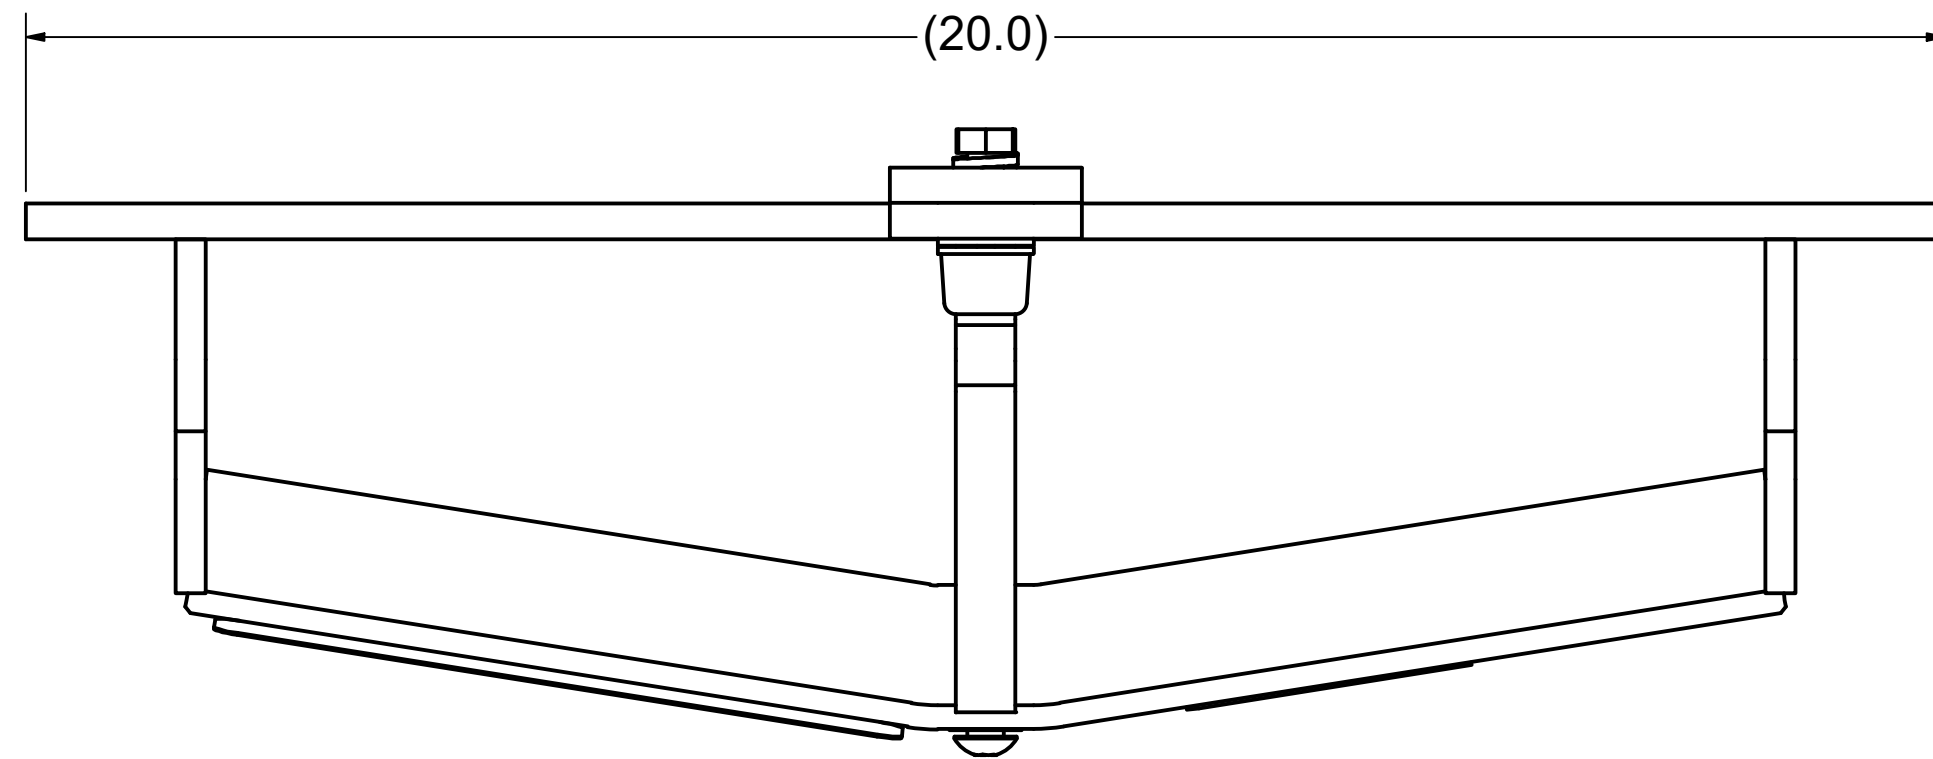

100517 FAMILY

NOTES

1. APPRX. WEIGHT: 16 LBS

Sportworks Northwest, Inc.

15540 Woodinville-Redmond Rd. NE, Bldg A-200
Woodinville, WA 98072, PH: 425-483-7000, FX: 425-488-9001

PROPRIETARY: THIS IS PROPRIETARY INFORMATION AND IS NOT TO BE REFERENCED OR DISTRIBUTED WITHOUT PRIOR WRITTEN AUTHORIZATION OF SPORTWORKS NORTHWEST, INC.

TITLE

Standard Pivot Plates - Dimensions

DWG NO.

Standard Pivot Plates - Dimensions

REV

A

SIZE C2B | NO DRAWING SCALE | SHEET 2 OF 2