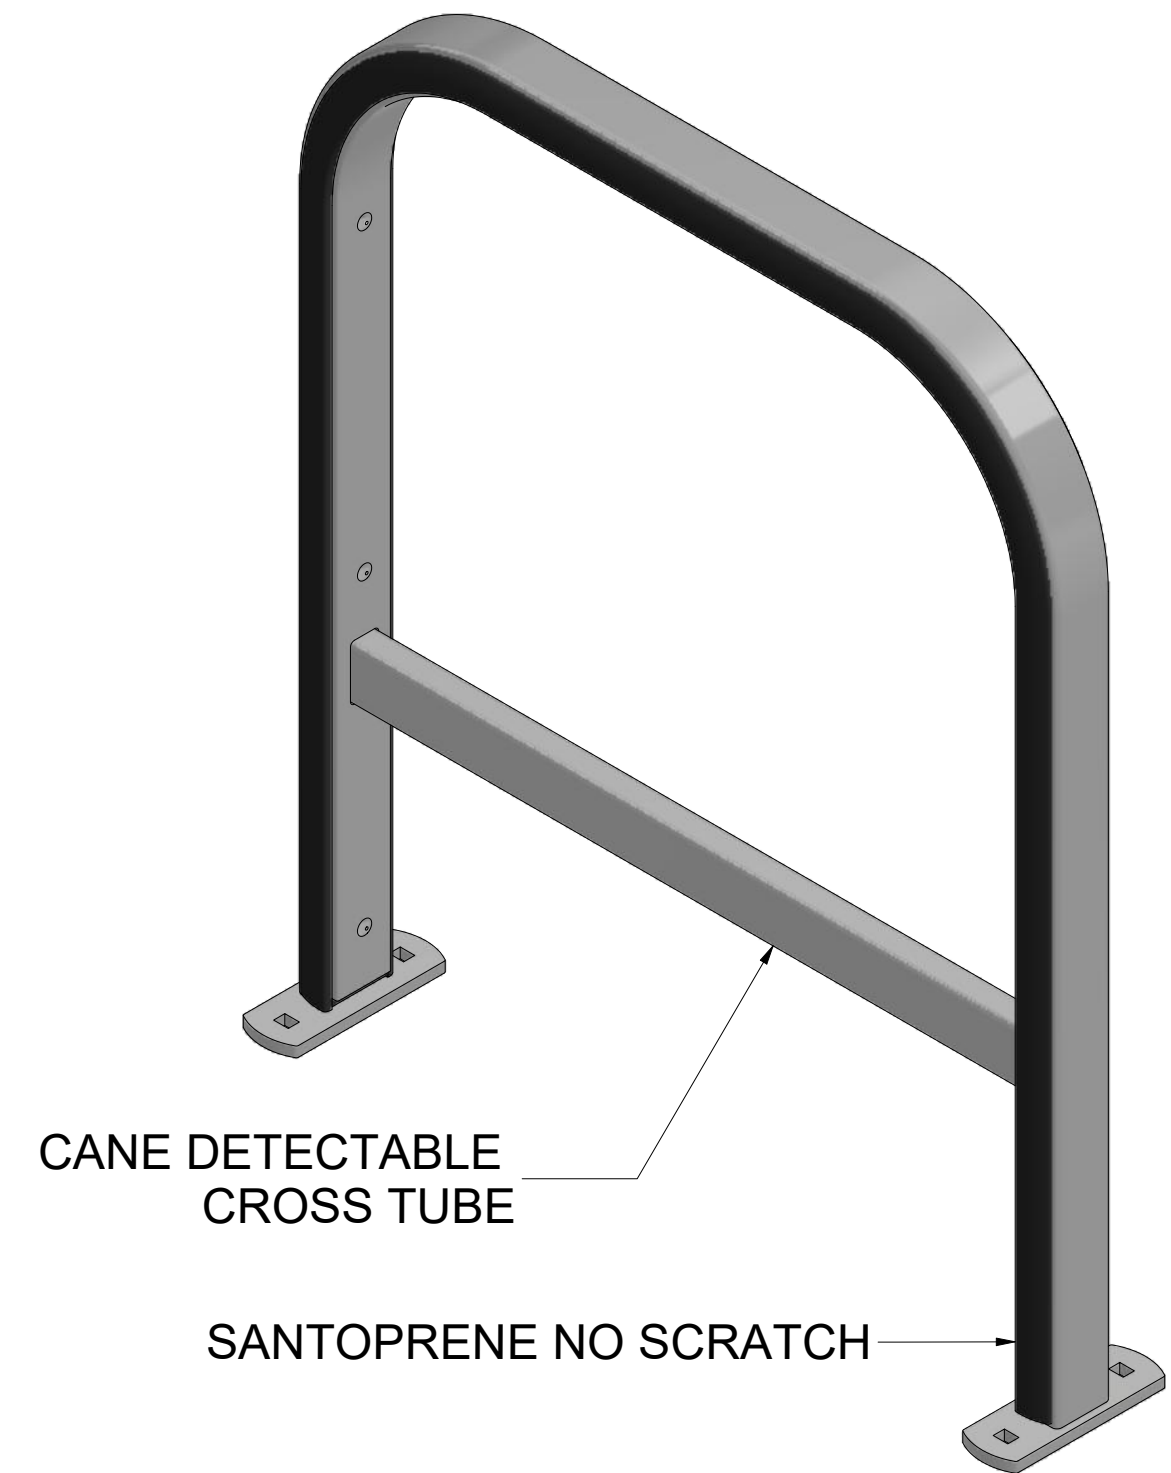

FOOT  
DETAIL A

PRODUCT WEIGHT = 36.6 LB

PRODUCT WEIGHT = 39.0 LB