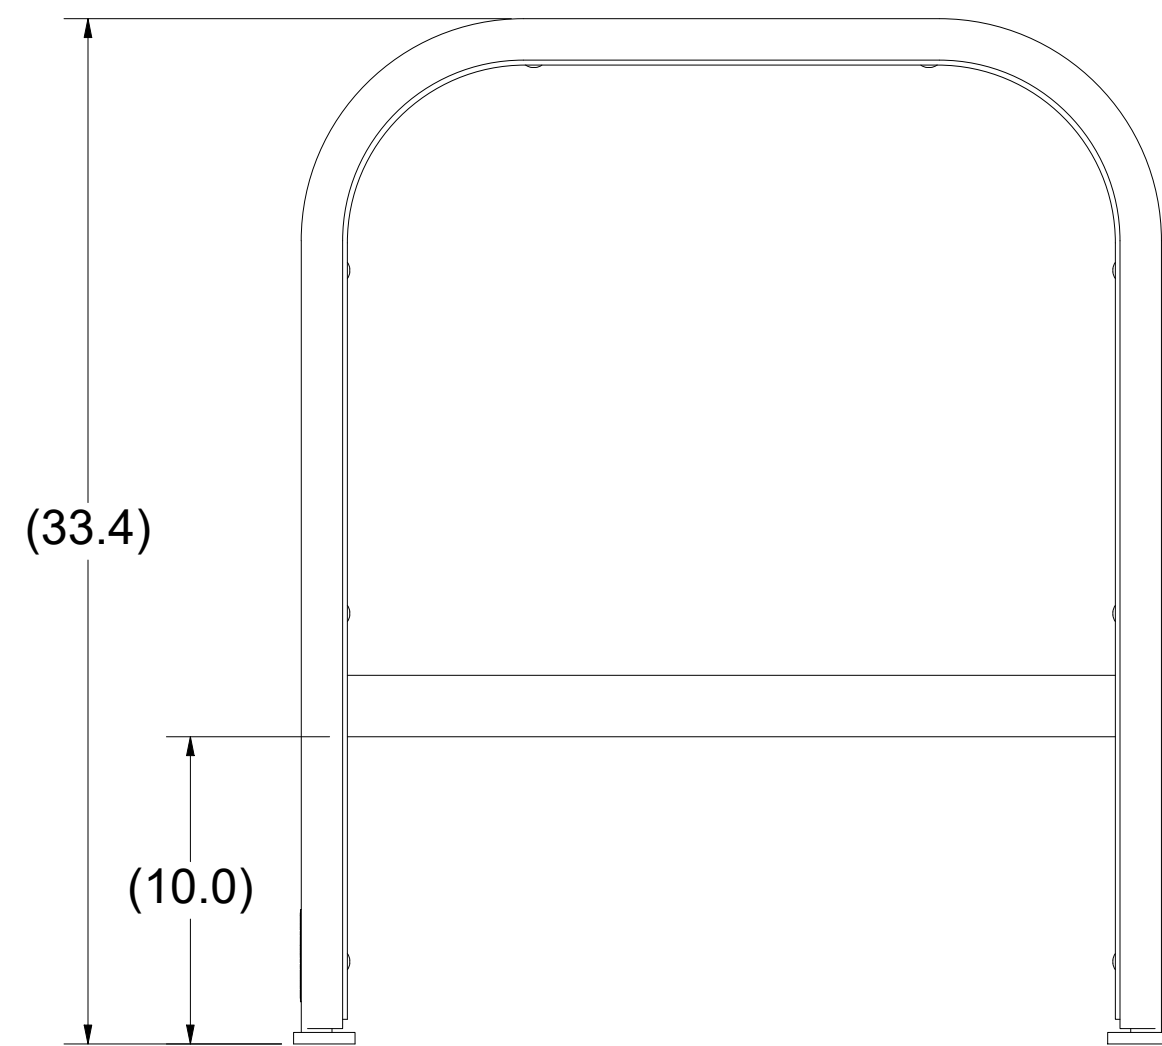

FOOT  
DETAIL A

PRODUCT WEIGHT = 36.6 LB

PRODUCT WEIGHT = 39.0 LB