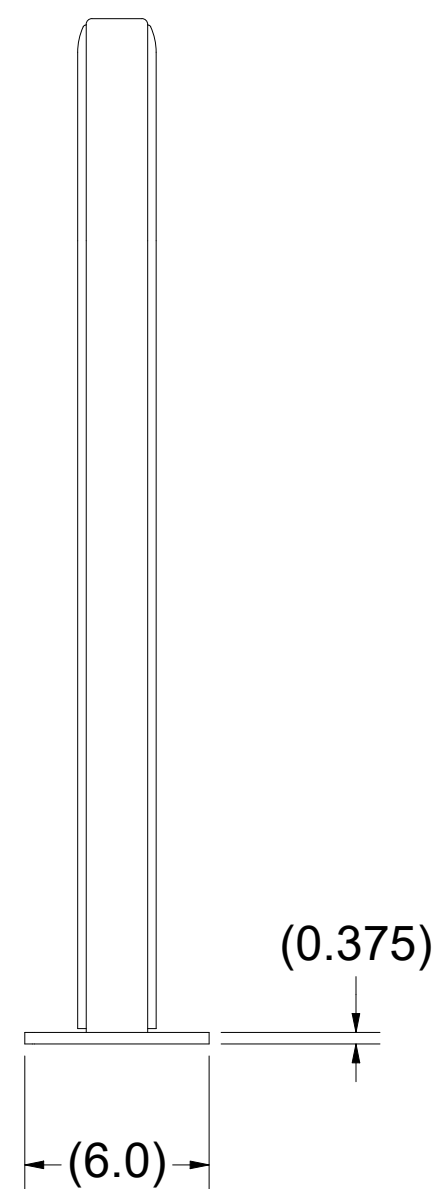

FOOT  
DETAIL A

PRODUCT WEIGHT = 36.6 LB

PRODUCT WEIGHT = 39.0 LB