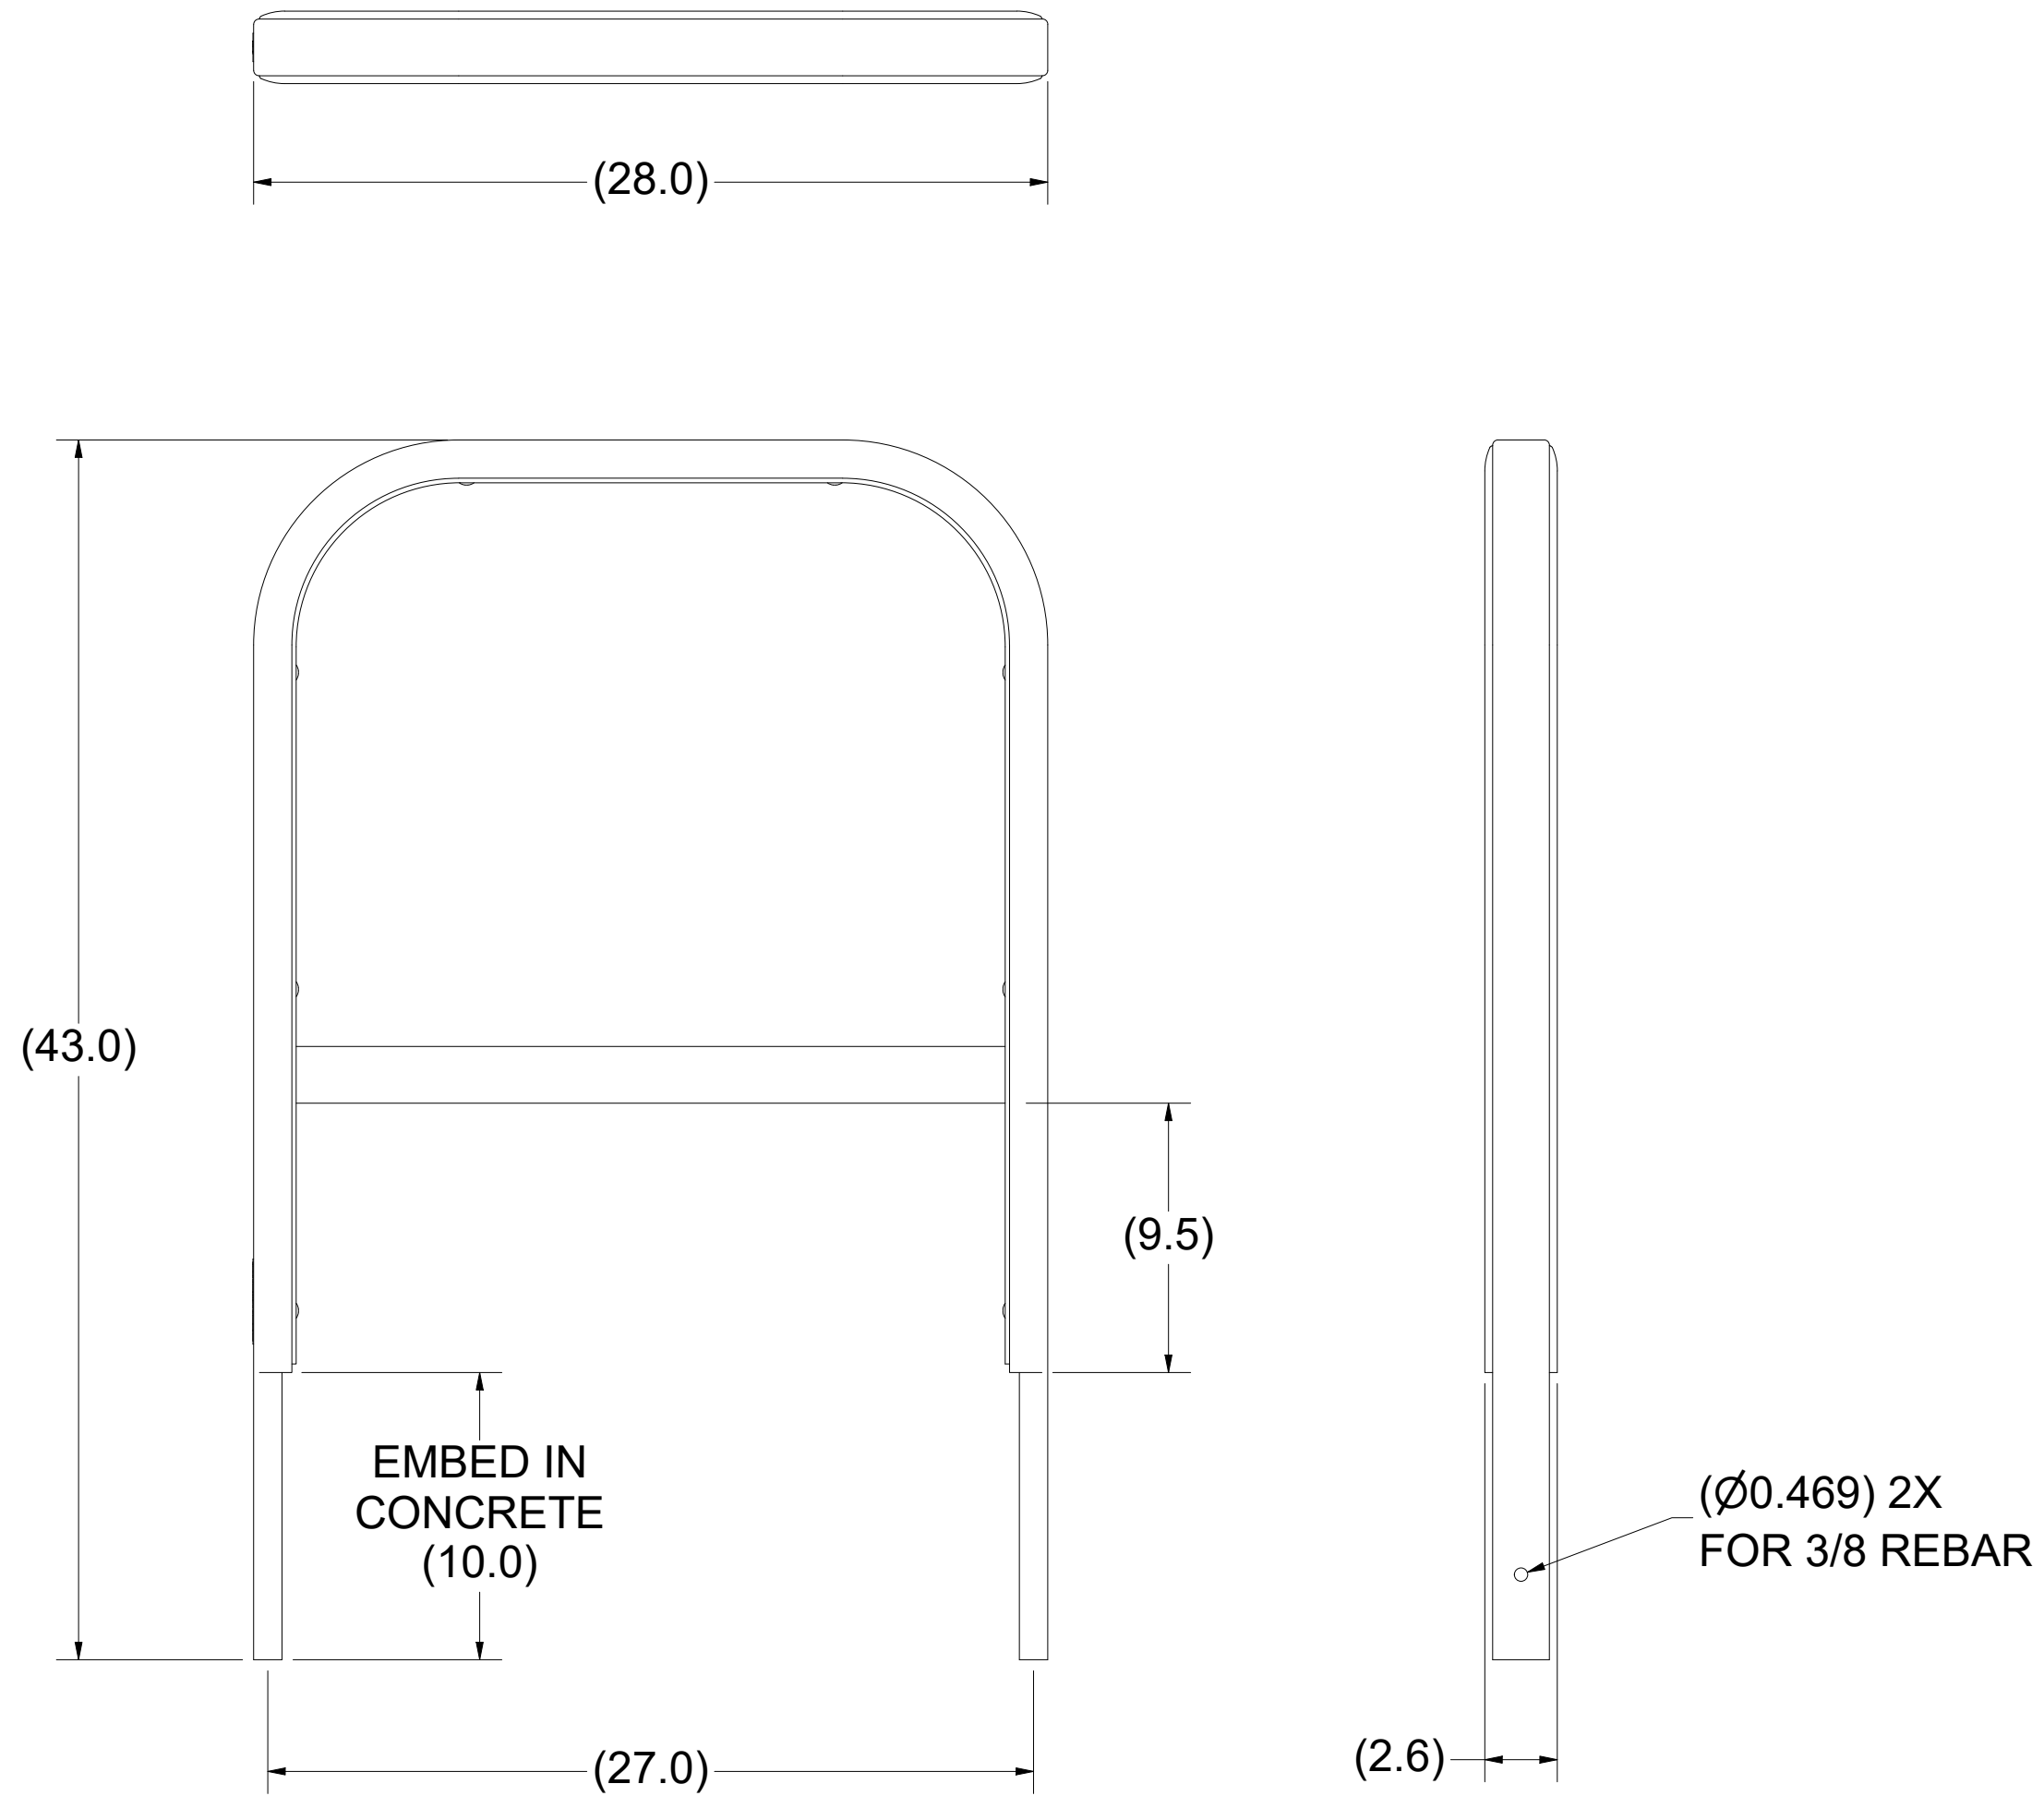

FOOT  
DETAIL A

PRODUCT WEIGHT = 36.6 LB

PRODUCT WEIGHT = 39.0 LB