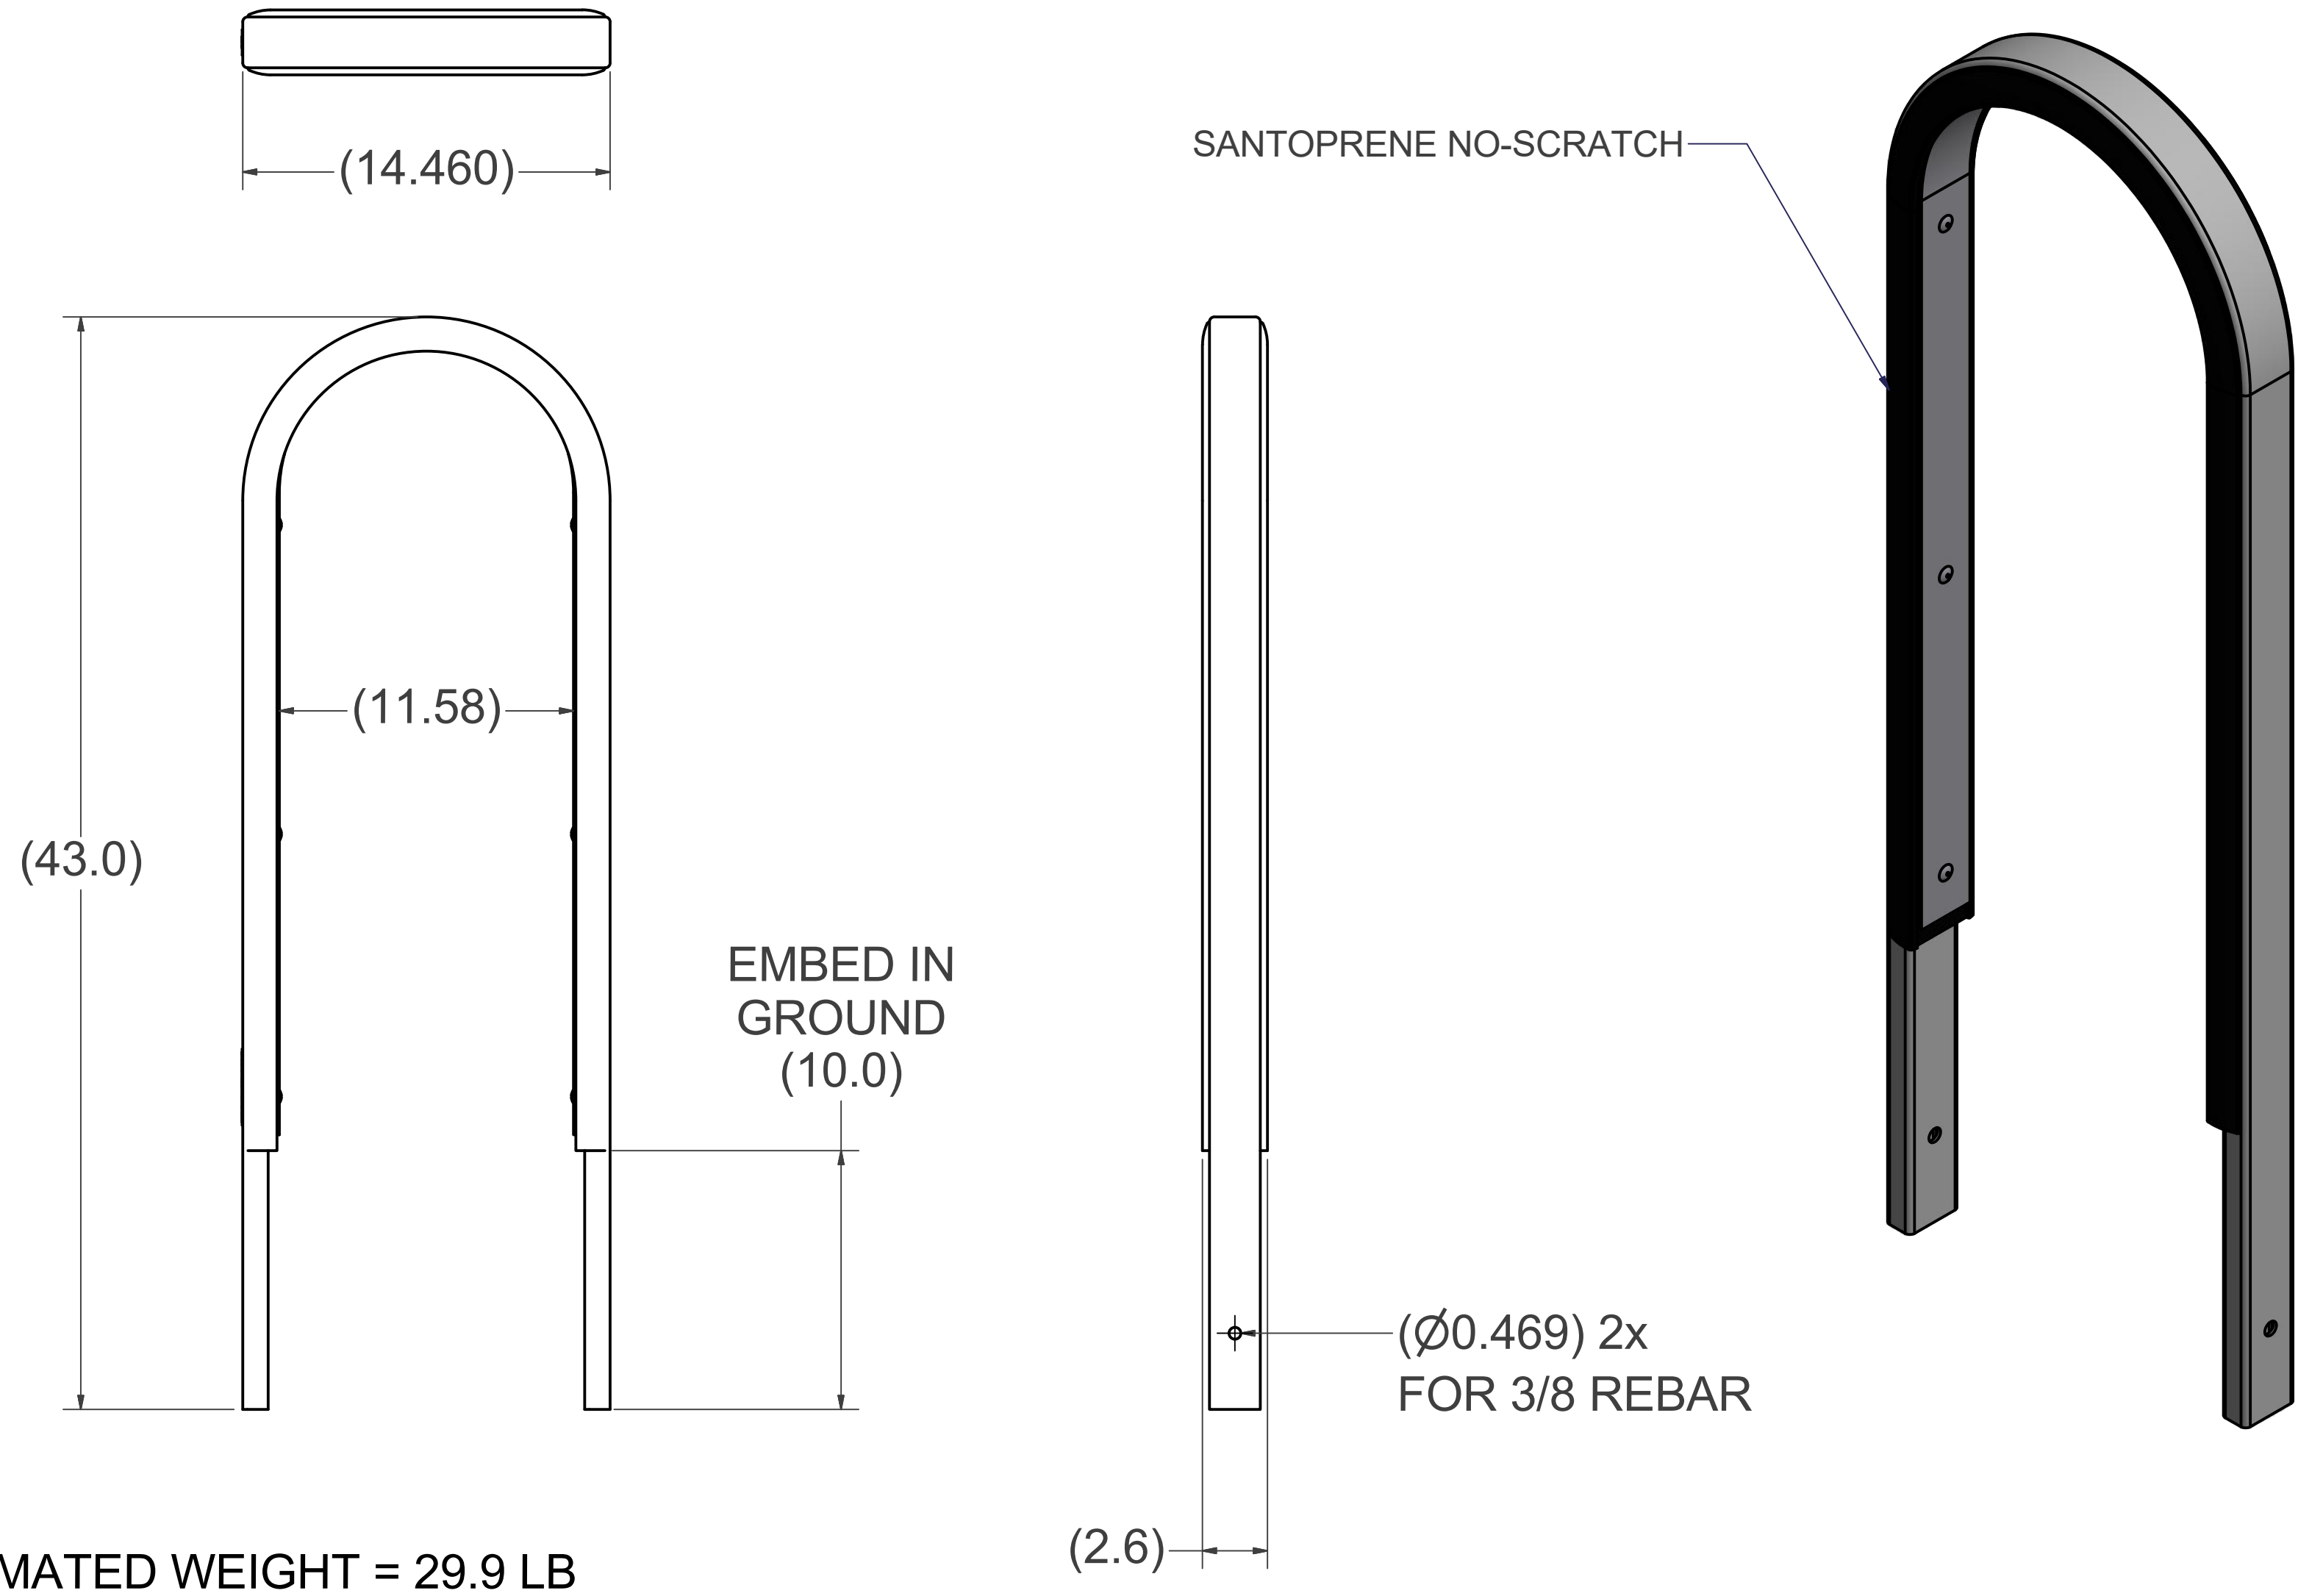

FOOT
DETAIL A

SANTOPRENE NO-SCRATCH

ESTIMATED WEIGHT = 28.6 LB

ESTIMATED WEIGHT = 29.9 LB