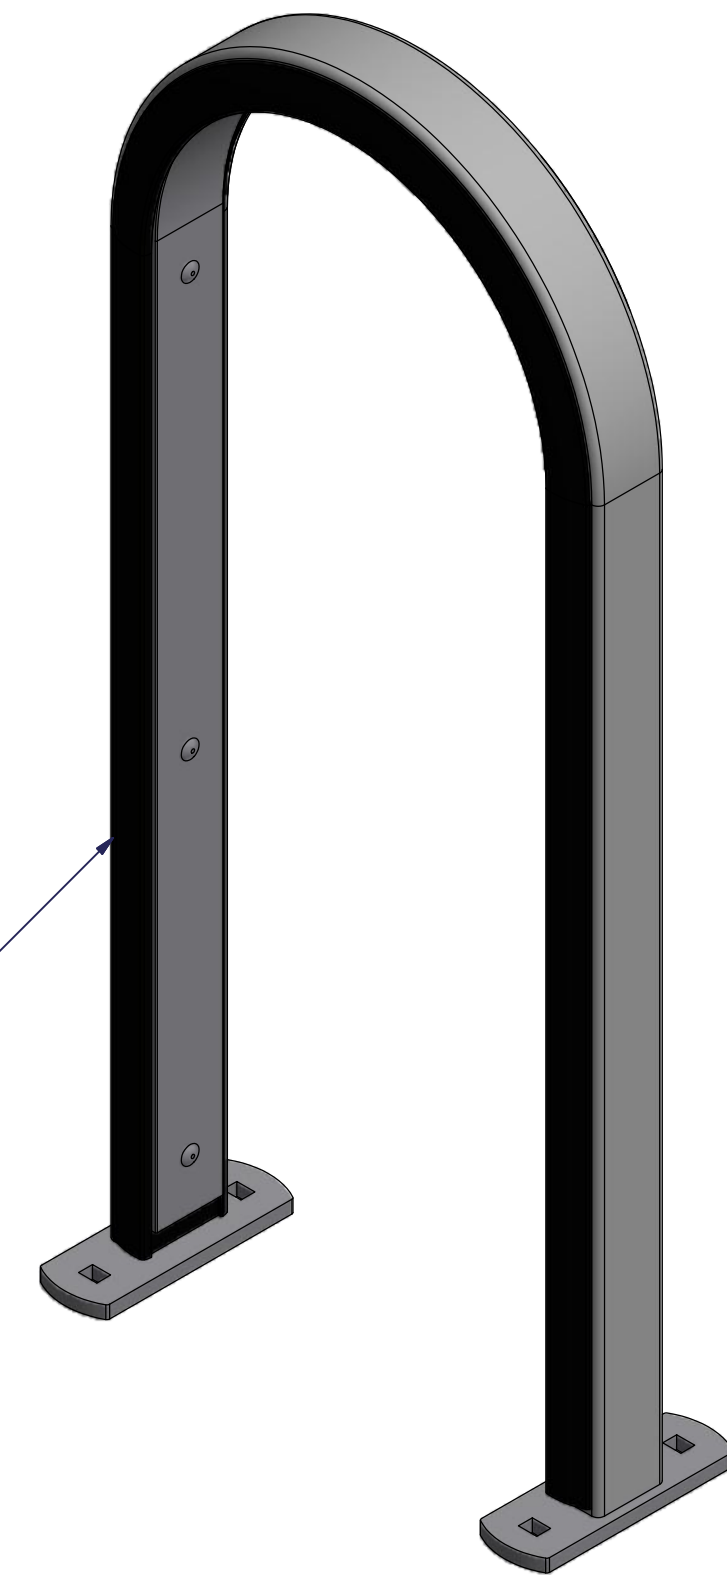

FOOT
DETAIL A

SANTOPRENE NO-SCRATCH

ESTIMATED WEIGHT = 28.6 LB

ESTIMATED WEIGHT = 29.9 LB