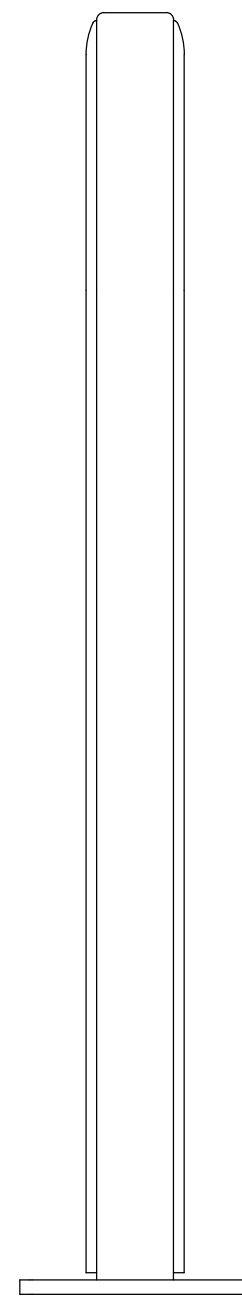

FOOT
DETAIL A

SANTOPRENE NO-SCRATCH

ESTIMATED WEIGHT = 28.6 LB

ESTIMATED WEIGHT = 29.9 LB