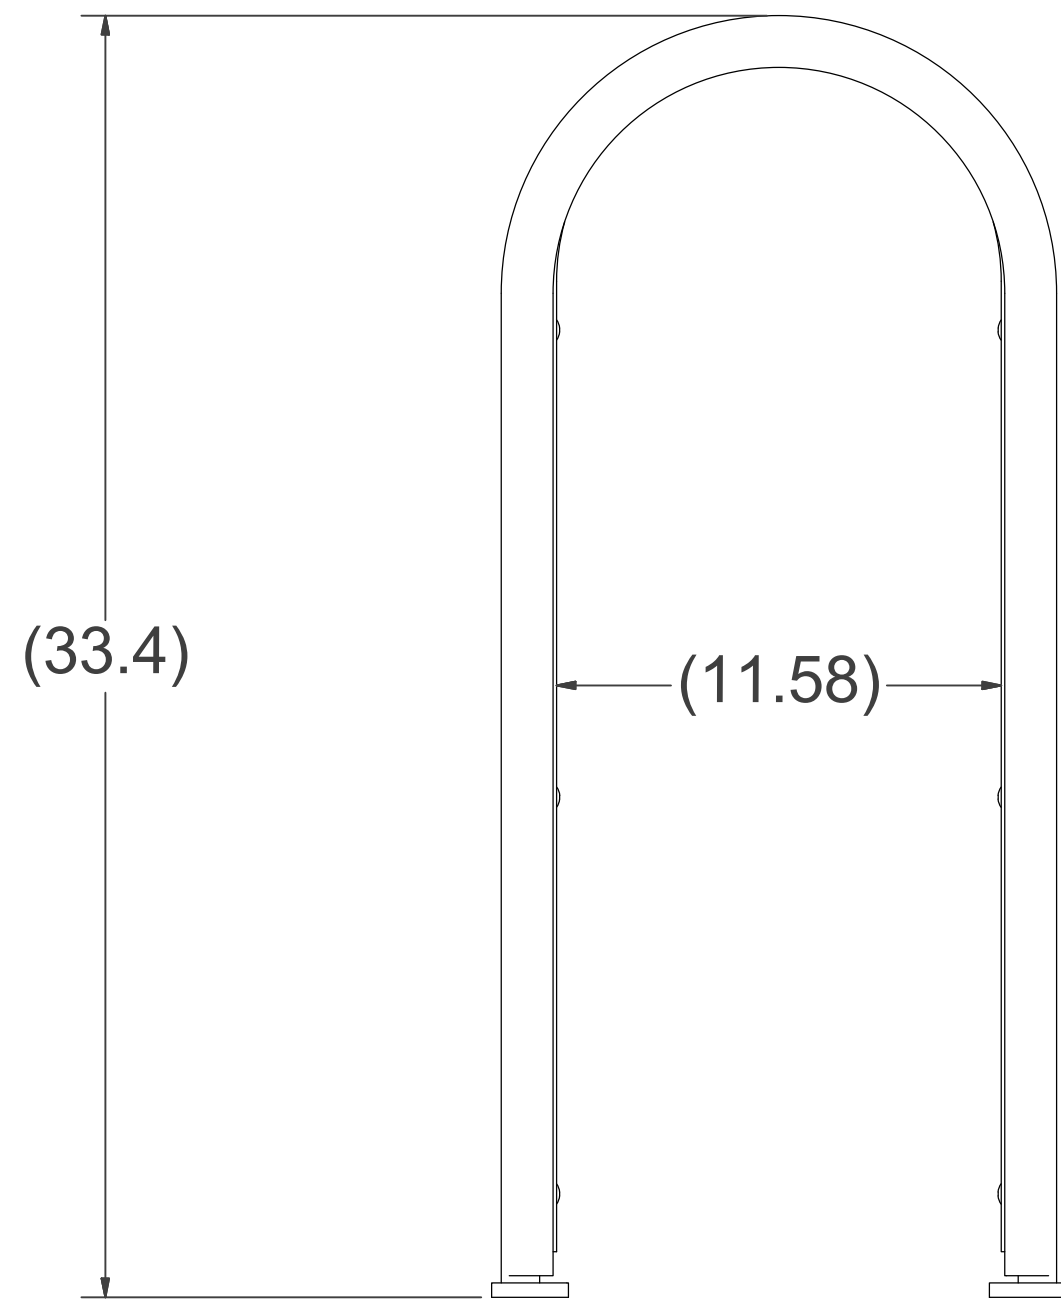

FOOT
DETAIL A

SANTOPRENE NO-SCRATCH

ESTIMATED WEIGHT = 28.6 LB

ESTIMATED WEIGHT = 29.9 LB