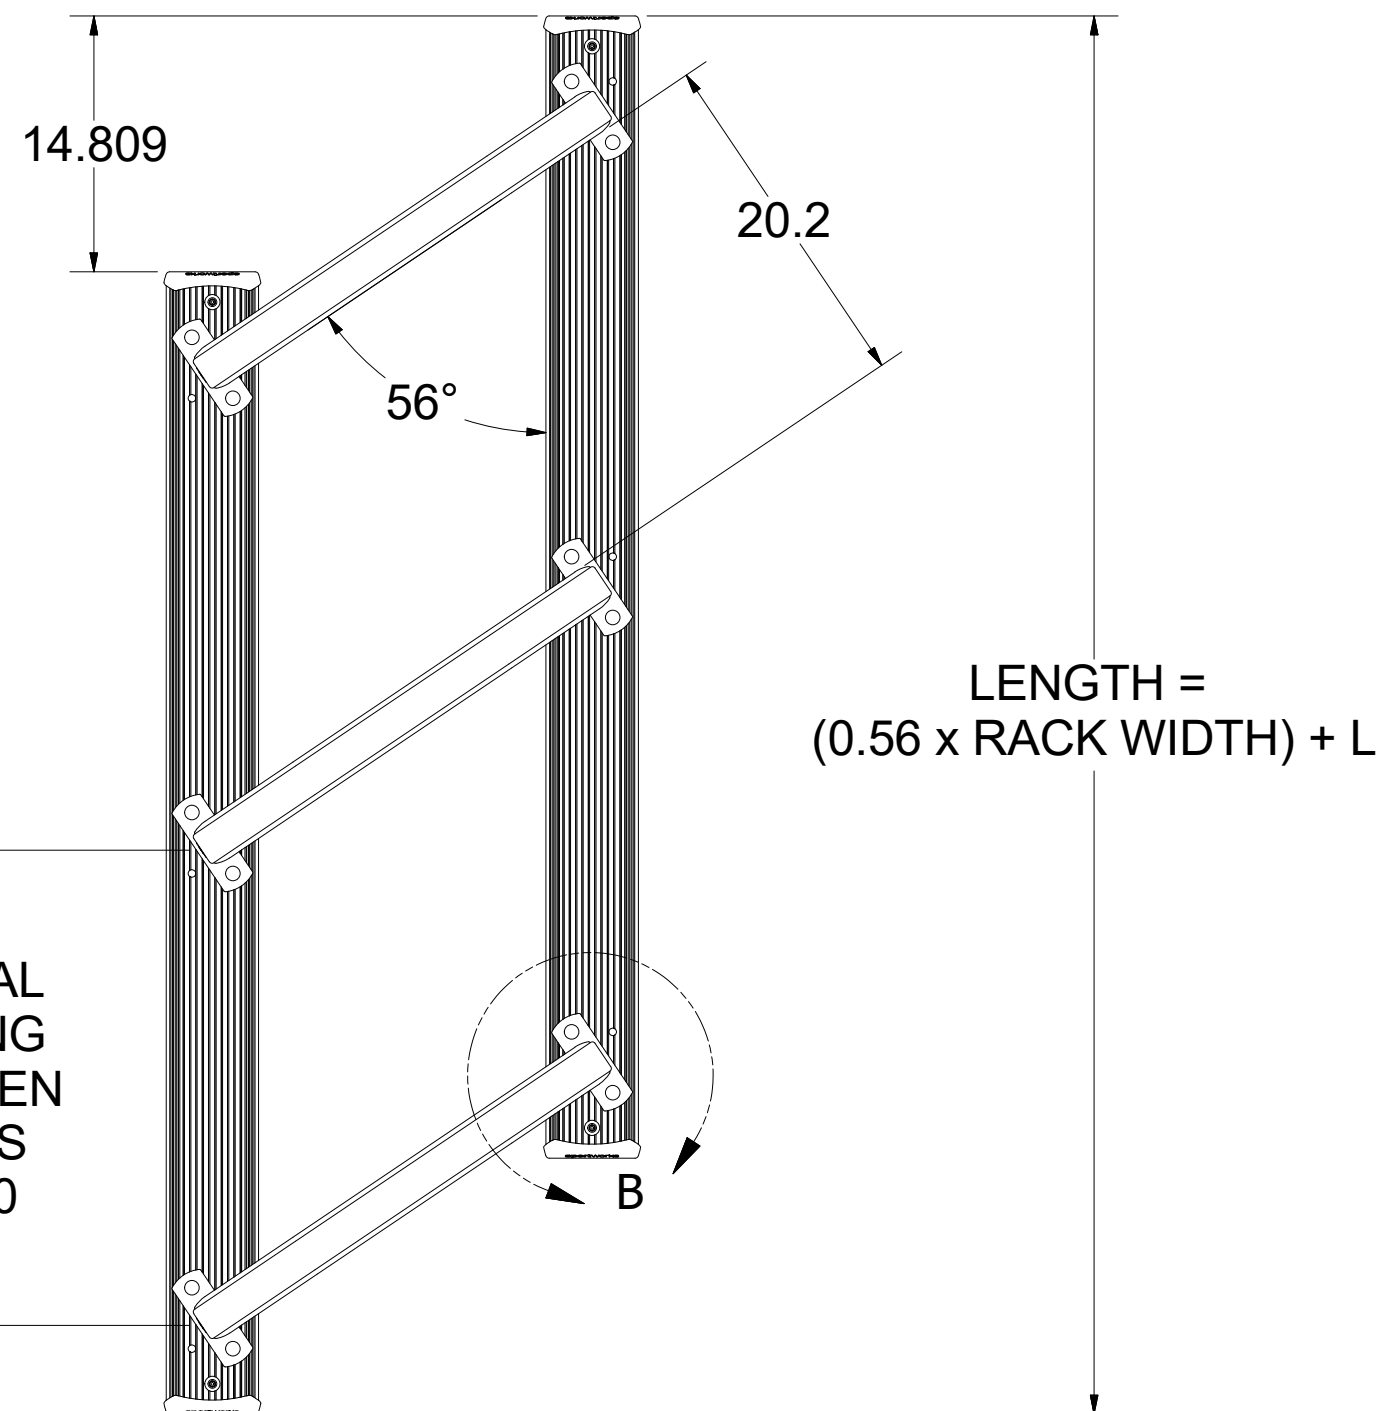

MATERIAL: 6061 T6 ALUMINIUM
FINISH: CLEAR ANODIZE

DETAIL A

Mounting Rail Dimensions

Mounting Rail Type	Rail Length (L)	Weight
6 Bike	66.1	24.7
8 Bike	93.6	34.7
10 Bike	121.1	44.7

*MOUNTING RAILS SHOWN WITH TOFINO NO-SCRATCH RACKS

MATERIAL: 6061 T6 ALUMINIUM
FINISH: CLEAR ANODIZE

ENDCAPS AND ALL FASTENERS
SUPPLIED WITH RAIL KITS

DETAIL WITH
STANDARD RACK
FOOT

DETAIL WITH
NO-SCRATCH RACK
FOOT

ANCHOR Ø0.5

Mounting Rail Dimensions

Mounting Rail Type	Rail Length (L)	Weight
6 Bike	66.1	24.7
8 Bike	93.6	34.7
10 Bike	121.1	44.7

*MOUNTING RAILS SHOWN WITH TOFINO NO-SCRATCH RACKS
MOUNTING RAILS FIT ALL SPORTWORKS RACKS WITH 2 HOLE FEET