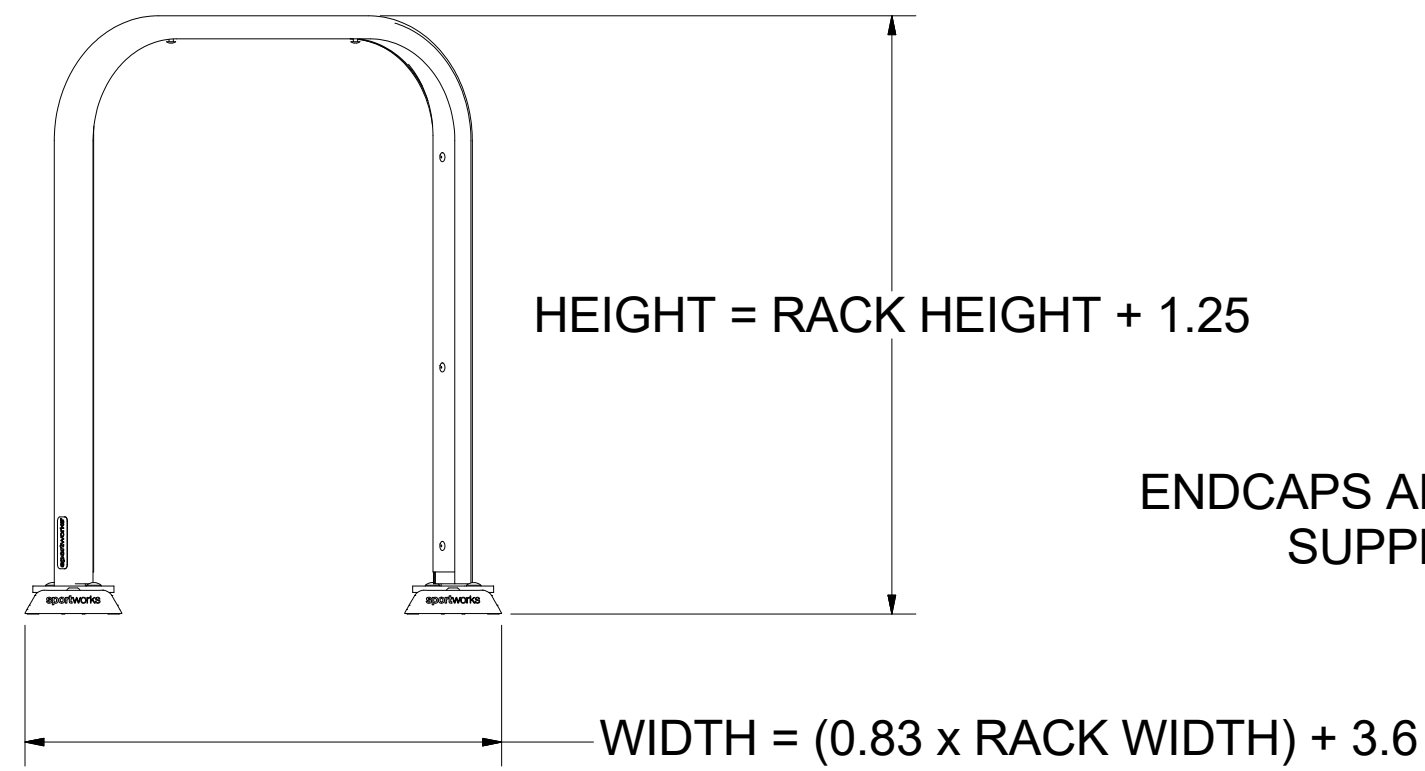

MATERIAL: 6061 T6 ALUMINIUM
FINISH: CLEAR ANODIZE

DETAIL A

Mounting Rail Dimensions

Mounting Rail Type	Rail Length (L)	Weight
6 Bike	66.1	24.7
8 Bike	93.6	34.7
10 Bike	121.1	44.7

*MOUNTING RAILS SHOWN WITH TOFINO NO-SCRATCH RACKS

MATERIAL: 6061 T6 ALUMINIUM
FINISH: CLEAR ANODIZE

ENDCAPS AND ALL FASTENERS
SUPPLIED WITH RAIL KITS

DETAIL WITH
STANDARD RACK
FOOT

DETAIL WITH
NO-SCRATCH RACK
FOOT

ANCHOR Ø0.5

Mounting Rail Dimensions

Mounting Rail Type	Rail Length (L)	Weight
6 Bike	66.1	24.7
8 Bike	93.6	34.7
10 Bike	121.1	44.7