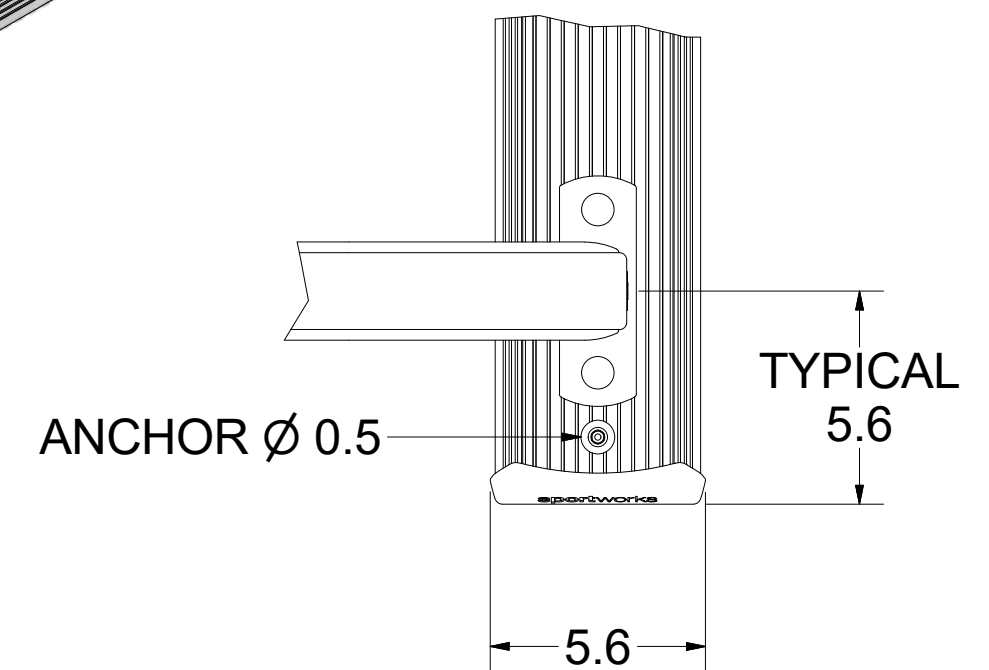

MATERIAL: 6061 T6 ALUMINIUM
FINISH: CLEAR ANODIZE

DETAIL A

Mounting Rail Dimensions

Mounting Rail Type	Rail Length (L)	Weight
6 Bike	66.1	24.7
8 Bike	93.6	34.7
10 Bike	121.1	44.7

*MOUNTING RAILS SHOWN WITH TOFINO NO-SCRATCH RACKS

MATERIAL: 6061 T6 ALUMINIUM
FINISH: CLEAR ANODIZE

ENDCAPS AND ALL FASTENERS
SUPPLIED WITH RAIL KITS

DETAIL WITH
STANDARD RACK
FOOT

DETAIL WITH
NO-SCRATCH RACK
FOOT

ANCHOR Ø0.5

Mounting Rail Dimensions

Mounting Rail Type	Rail Length (L)	Weight
6 Bike	66.1	24.7
8 Bike	93.6	34.7
10 Bike	121.1	44.7