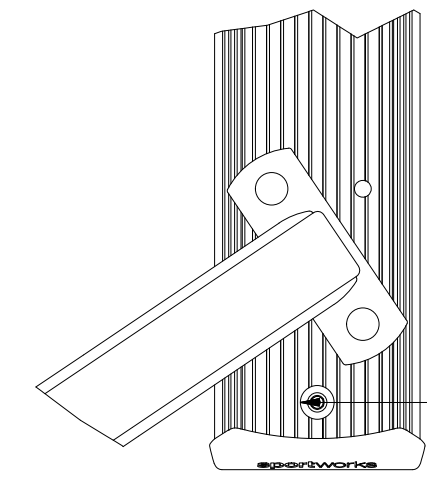

MATERIAL: 6061 T6 ALUMINIUM
FINISH: CLEAR ANODIZE

DETAIL A

Mounting Rail Dimensions

Mounting Rail Type	Rail Length (L)	Weight
6 Bike	66.1	24.7
8 Bike	93.6	34.7
10 Bike	121.1	44.7

*MOUNTING RAILS SHOWN WITH TOFINO NO-SCRATCH RACKS

MATERIAL: 6061 T6 ALUMINIUM
FINISH: CLEAR ANODIZE

ENDCAPS AND ALL FASTENERS
SUPPLIED WITH RAIL KITS

DETAIL WITH
STANDARD RACK
FOOT

DETAIL WITH
NO-SCRATCH RACK
FOOT

ANCHOR Ø0.5

Mounting Rail Dimensions

Mounting Rail Type	Rail Length (L)	Weight
6 Bike	66.1	24.7
8 Bike	93.6	34.7
10 Bike	121.1	44.7