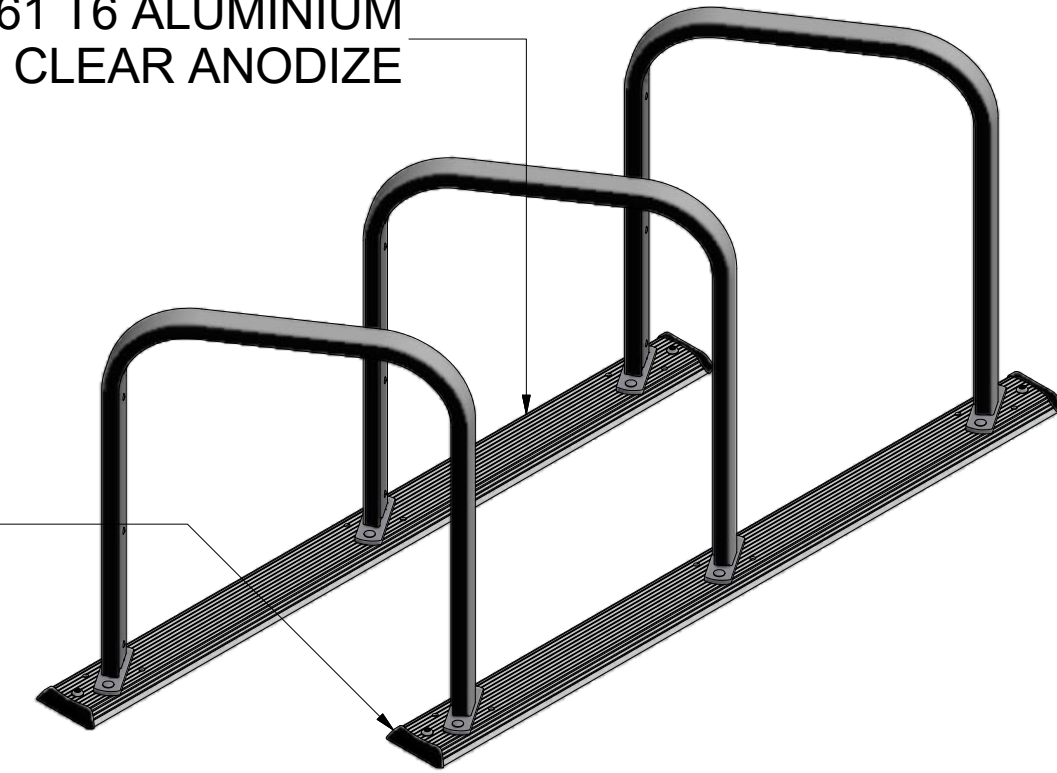

MATERIAL: 6061 T6 ALUMINIUM
FINISH: CLEAR ANODIZE

DETAIL A

Mounting Rail Dimensions

Mounting Rail Type	Rail Length (L)	Weight
6 Bike	66.1	24.7
8 Bike	93.6	34.7
10 Bike	121.1	44.7

*MOUNTING RAILS SHOWN WITH TOFINO NO-SCRATCH RACKS

MATERIAL: 6061 T6 ALUMINIUM
FINISH: CLEAR ANODIZE

ENDCAPS AND ALL FASTENERS
SUPPLIED WITH RAIL KITS

DETAIL WITH
STANDARD RACK
FOOT

DETAIL WITH
NO-SCRATCH RACK
FOOT

ANCHOR Ø0.5

Mounting Rail Dimensions

Mounting Rail Type	Rail Length (L)	Weight
6 Bike	66.1	24.7
8 Bike	93.6	34.7
10 Bike	121.1	44.7

*MOUNTING RAILS SHOWN WITH TOFINO NO-SCRATCH RACKS
MOUNTING RAILS FIT ALL SPORTWORKS RACKS WITH 2 HOLE FEET