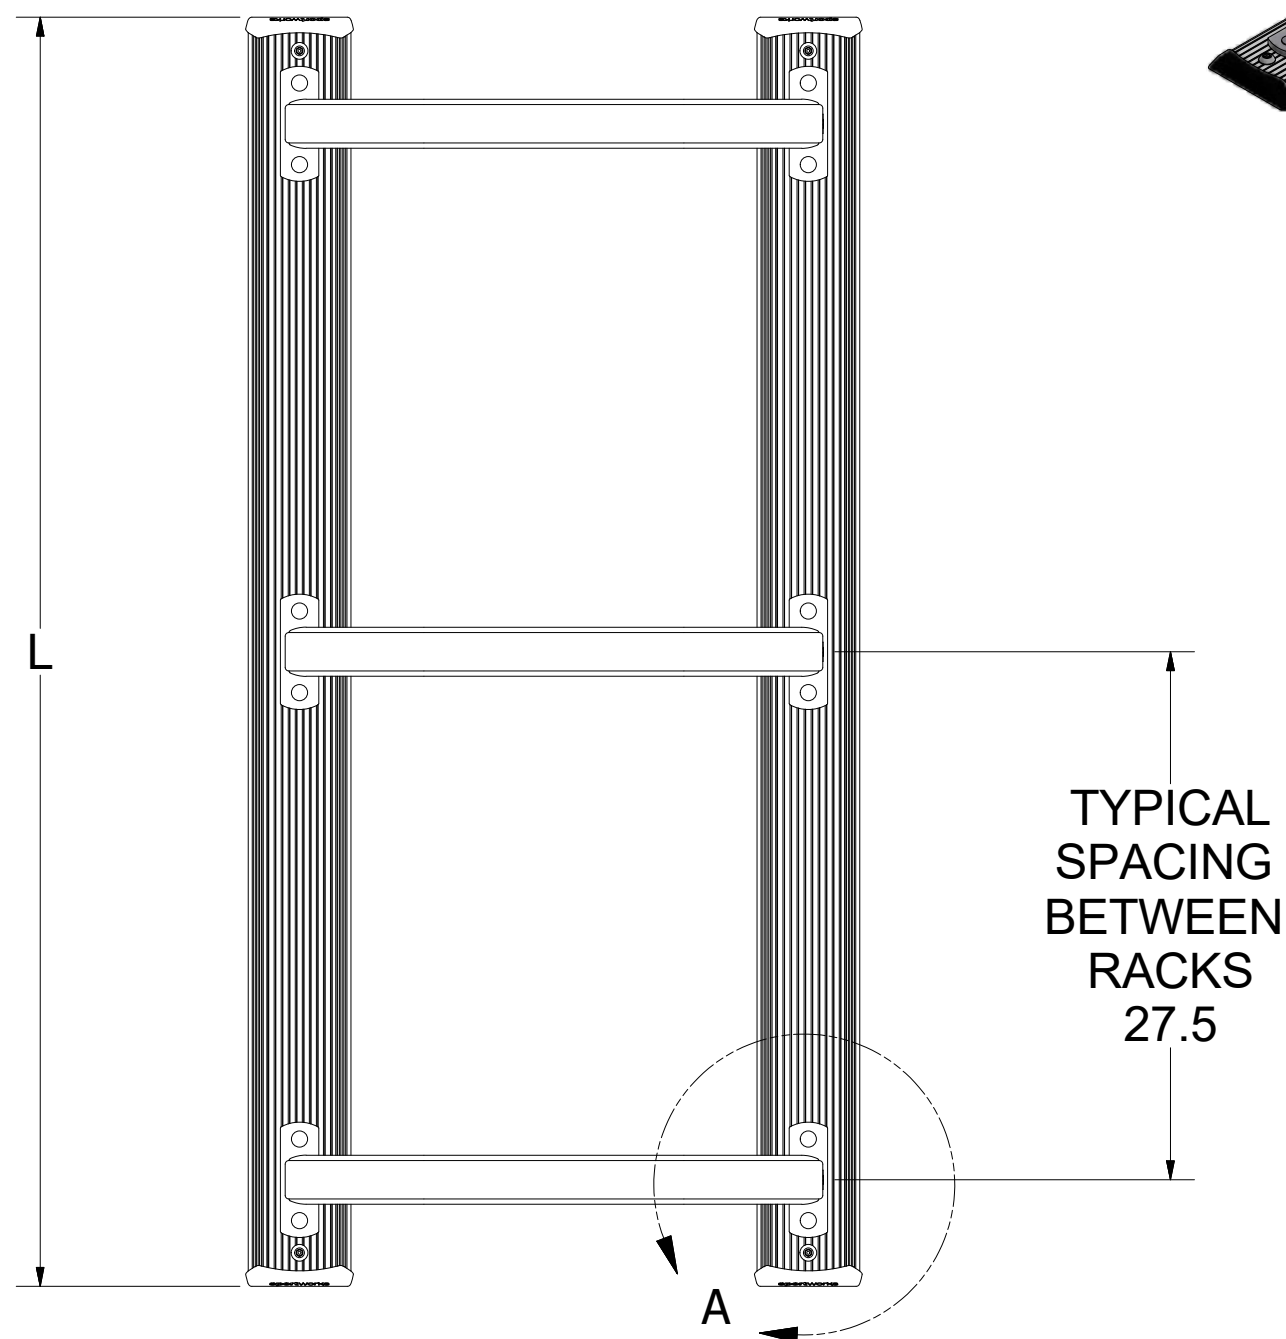

MATERIAL: 6061 T6 ALUMINIUM
FINISH: CLEAR ANODIZE

DETAIL A

Mounting Rail Dimensions

Mounting Rail Type	Rail Length (L)	Weight
6 Bike	66.1	24.7
8 Bike	93.6	34.7
10 Bike	121.1	44.7

*MOUNTING RAILS SHOWN WITH TOFINO NO-SCRATCH RACKS

MATERIAL: 6061 T6 ALUMINIUM
FINISH: CLEAR ANODIZE

ENDCAPS AND ALL FASTENERS
SUPPLIED WITH RAIL KITS

DETAIL WITH
STANDARD RACK
FOOT

DETAIL WITH
NO-SCRATCH RACK
FOOT

ANCHOR Ø0.5

Mounting Rail Dimensions

Mounting Rail Type	Rail Length (L)	Weight
6 Bike	66.1	24.7
8 Bike	93.6	34.7
10 Bike	121.1	44.7

*MOUNTING RAILS SHOWN WITH TOFINO NO-SCRATCH RACKS
MOUNTING RAILS FIT ALL SPORTWORKS RACKS WITH 2 HOLE FEET