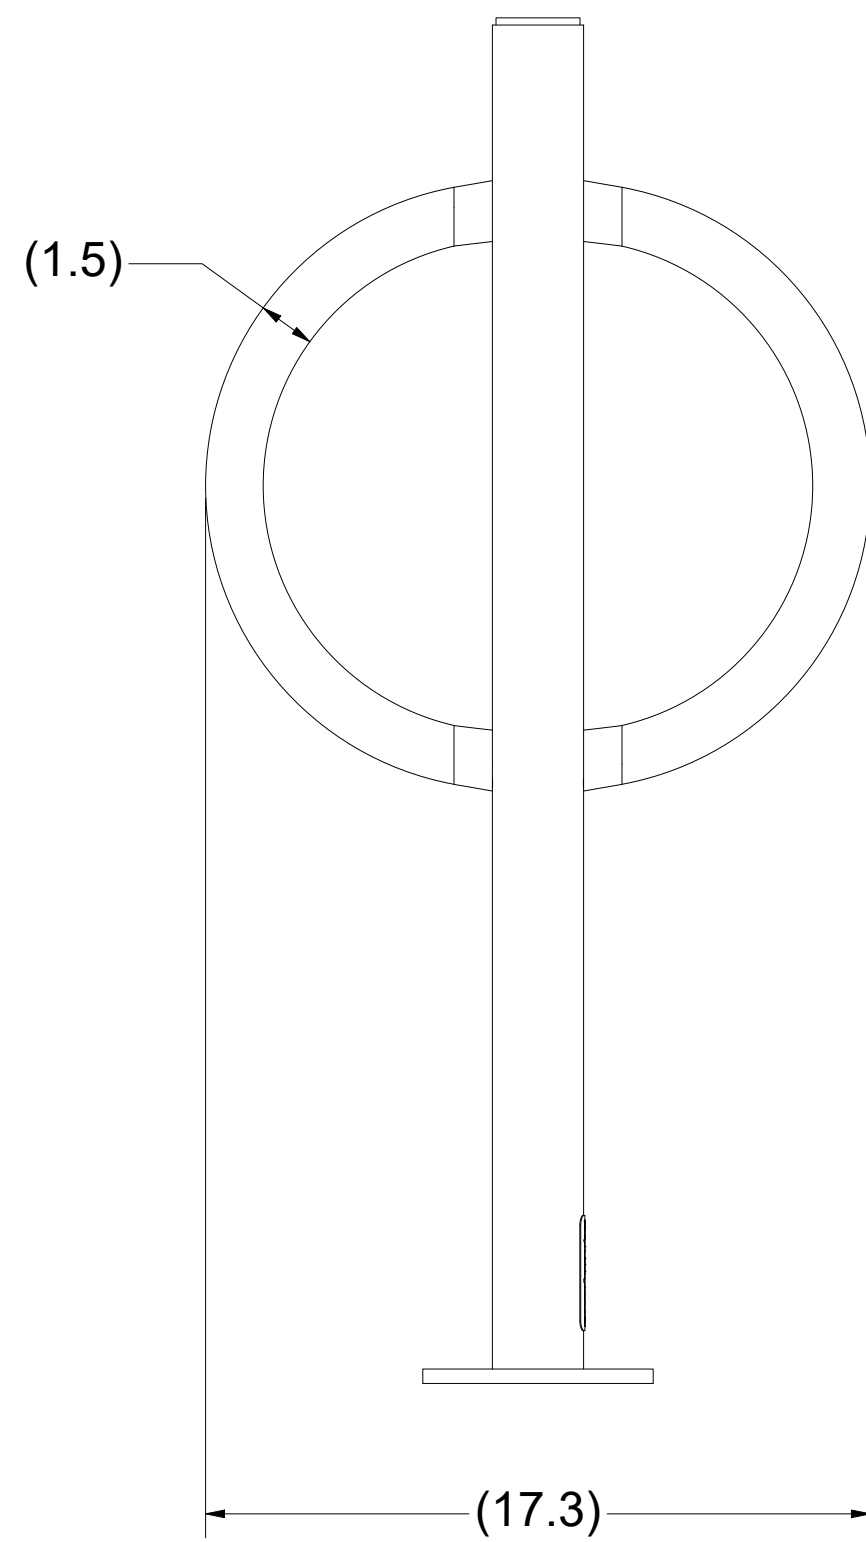

FOOT DETAIL A

PRODUCT WEIGHT = 19.0 LB

PRODUCT WEIGHT = 19.9 LB