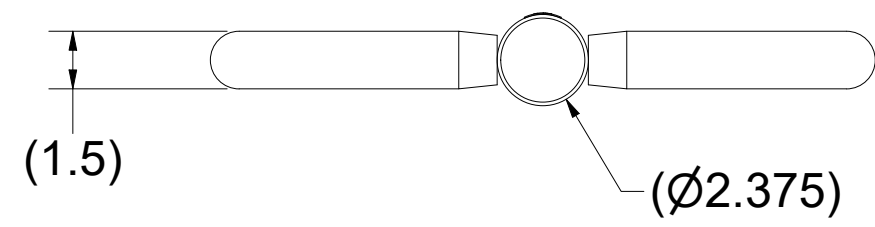

FOOT DETAIL A

PRODUCT WEIGHT = 19.0 LB

PRODUCT WEIGHT = 19.9 LB