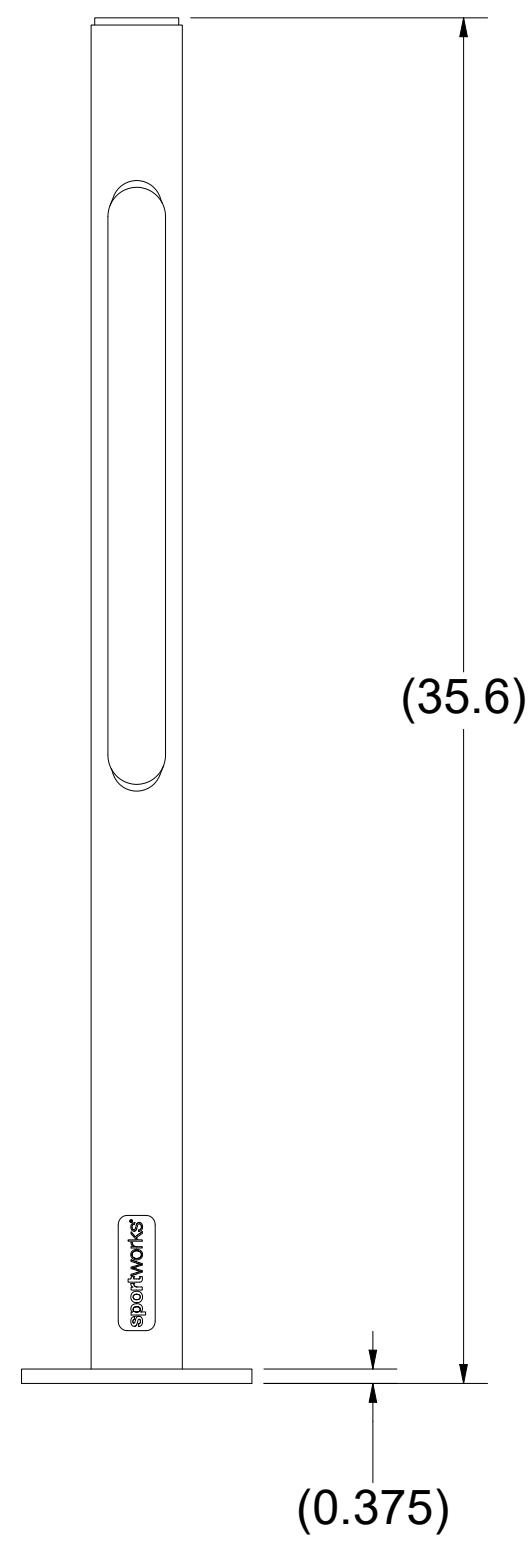

FOOT DETAIL A

PRODUCT WEIGHT = 19.0 LB

PRODUCT WEIGHT = 19.9 LB