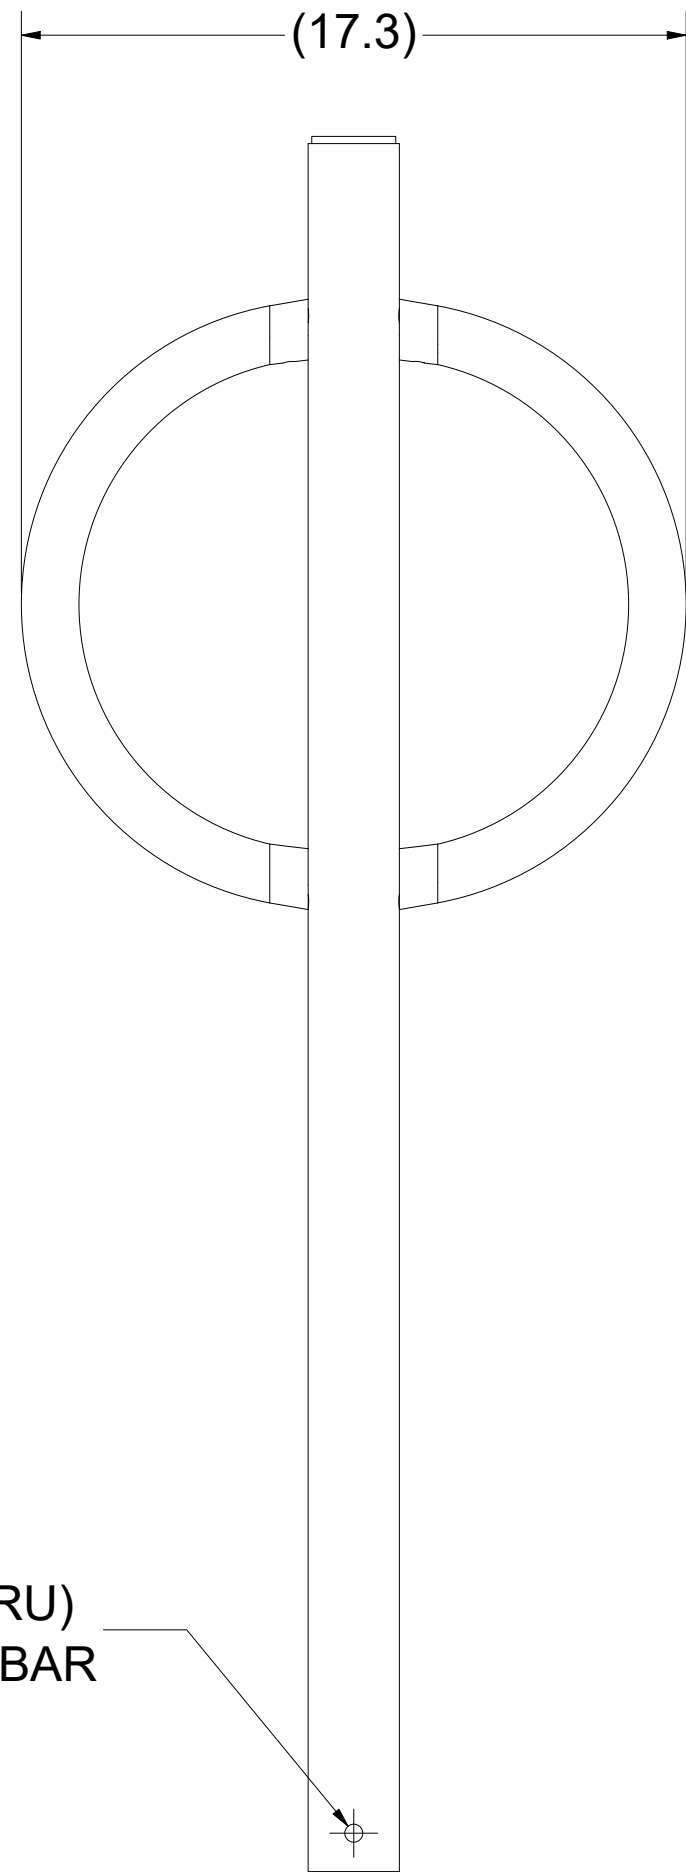

FOOT DETAIL A

PRODUCT WEIGHT = 19.0 LB

PRODUCT WEIGHT = 19.9 LB