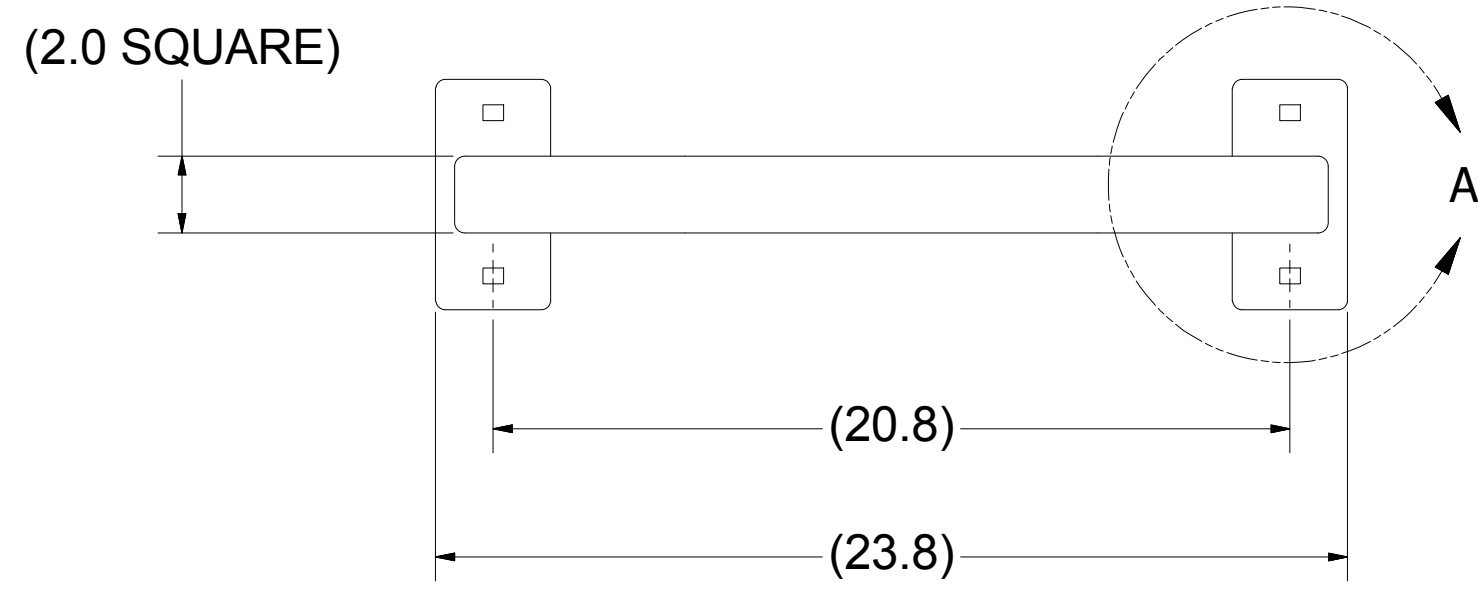

APPROXIMATE WEIGHT: 38.7 LB

FOOT  
DETAIL A

APPROXIMATE WEIGHT: 34.6 LB