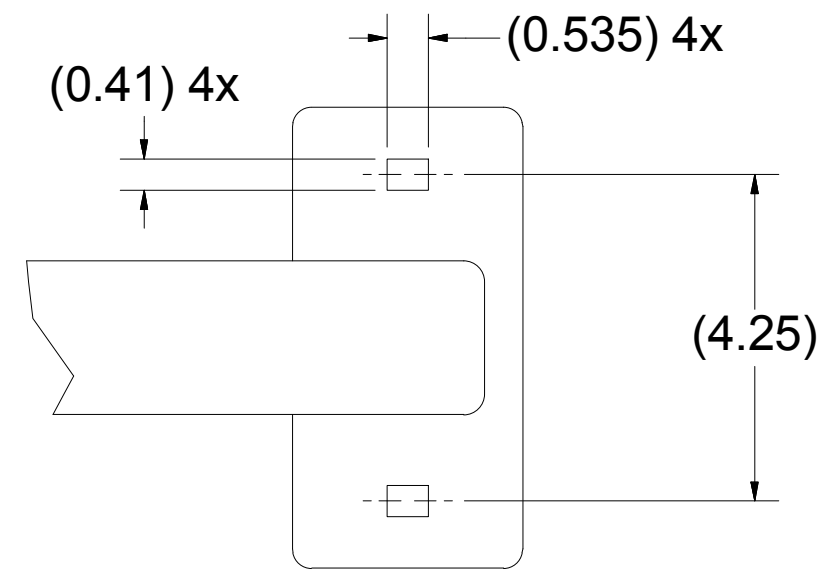

APPROXIMATE WEIGHT: 38.7 LB

FOOT  
DETAIL A

APPROXIMATE WEIGHT: 34.6 LB