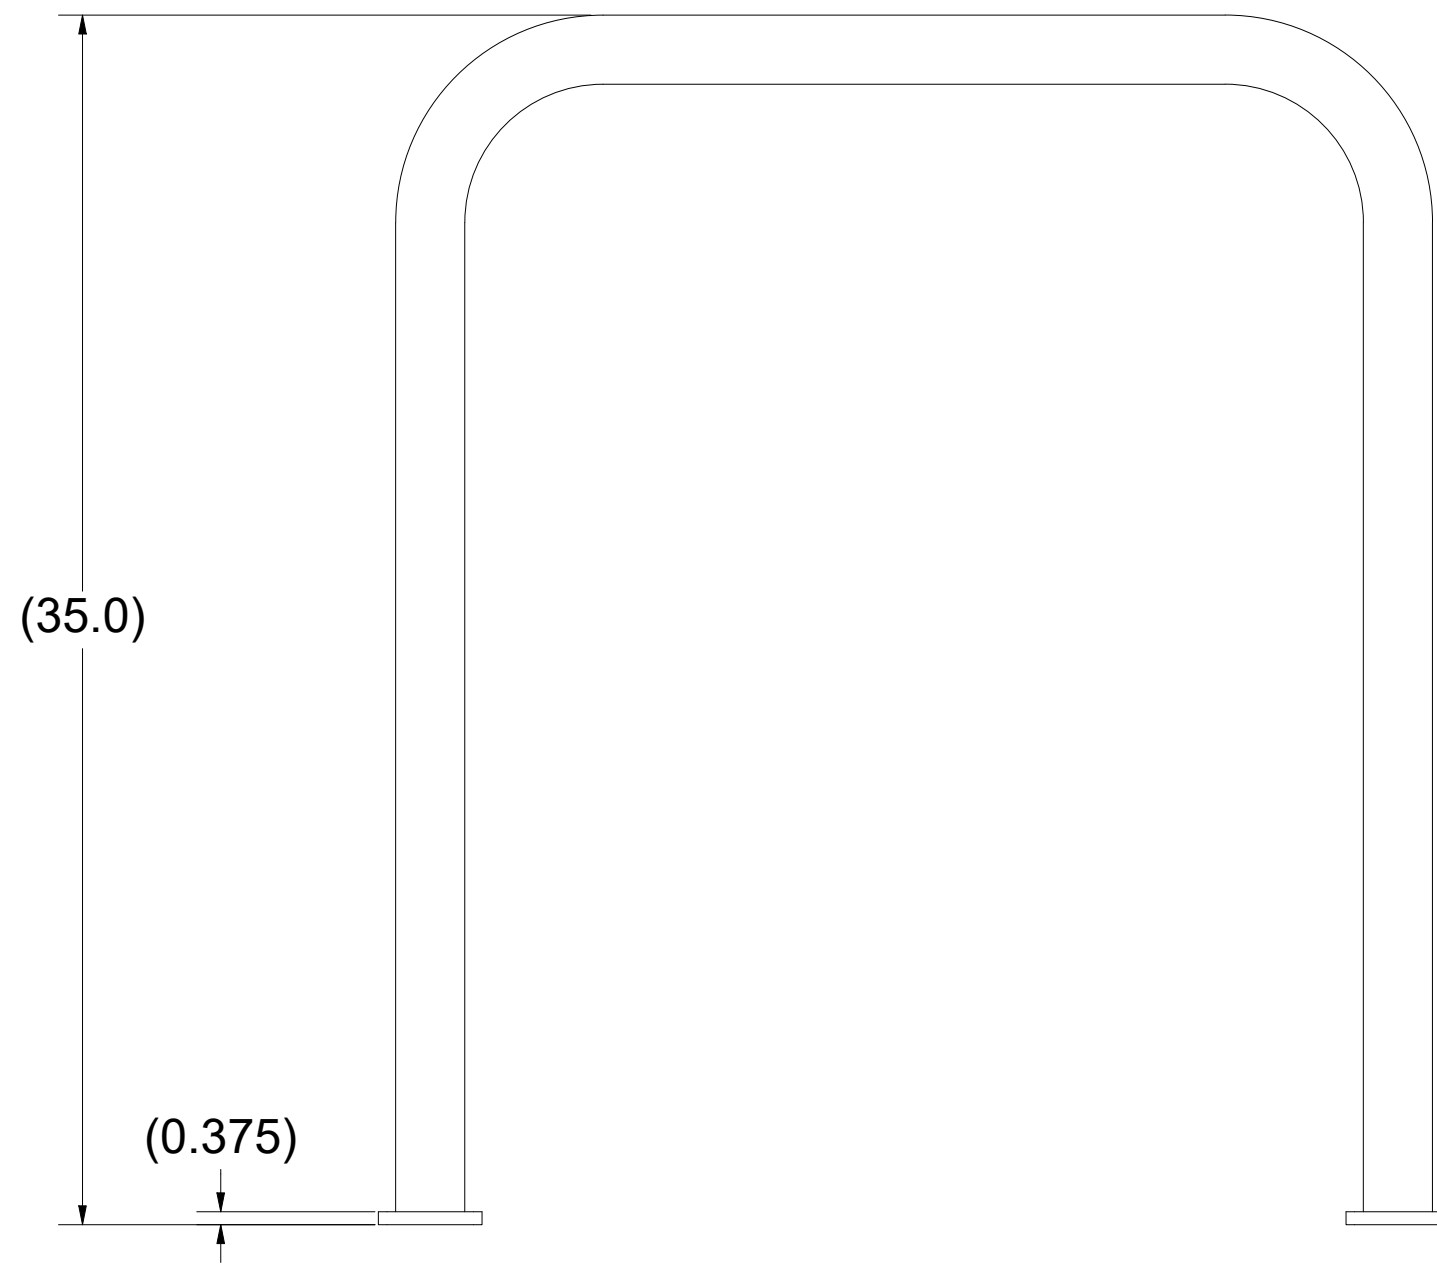

FOOT DETAIL A

PRODUCT WEIGHT: 37.3 LB

PRODUCT WEIGHT: 41.4 LB