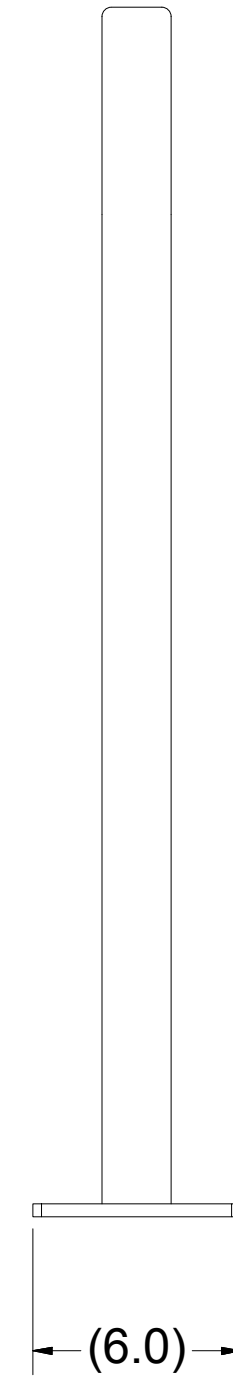

APPROXIMATE WEIGHT: 41.4 LB

FOOT
DETAIL A

APPROXIMATE WEIGHT: 37.3 LB