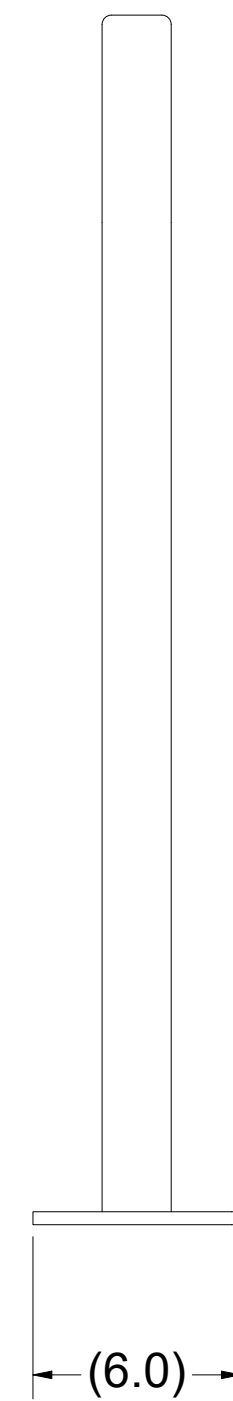

FOOT DETAIL A

PRODUCT WEIGHT: 37.3 LB

PRODUCT WEIGHT: 41.4 LB