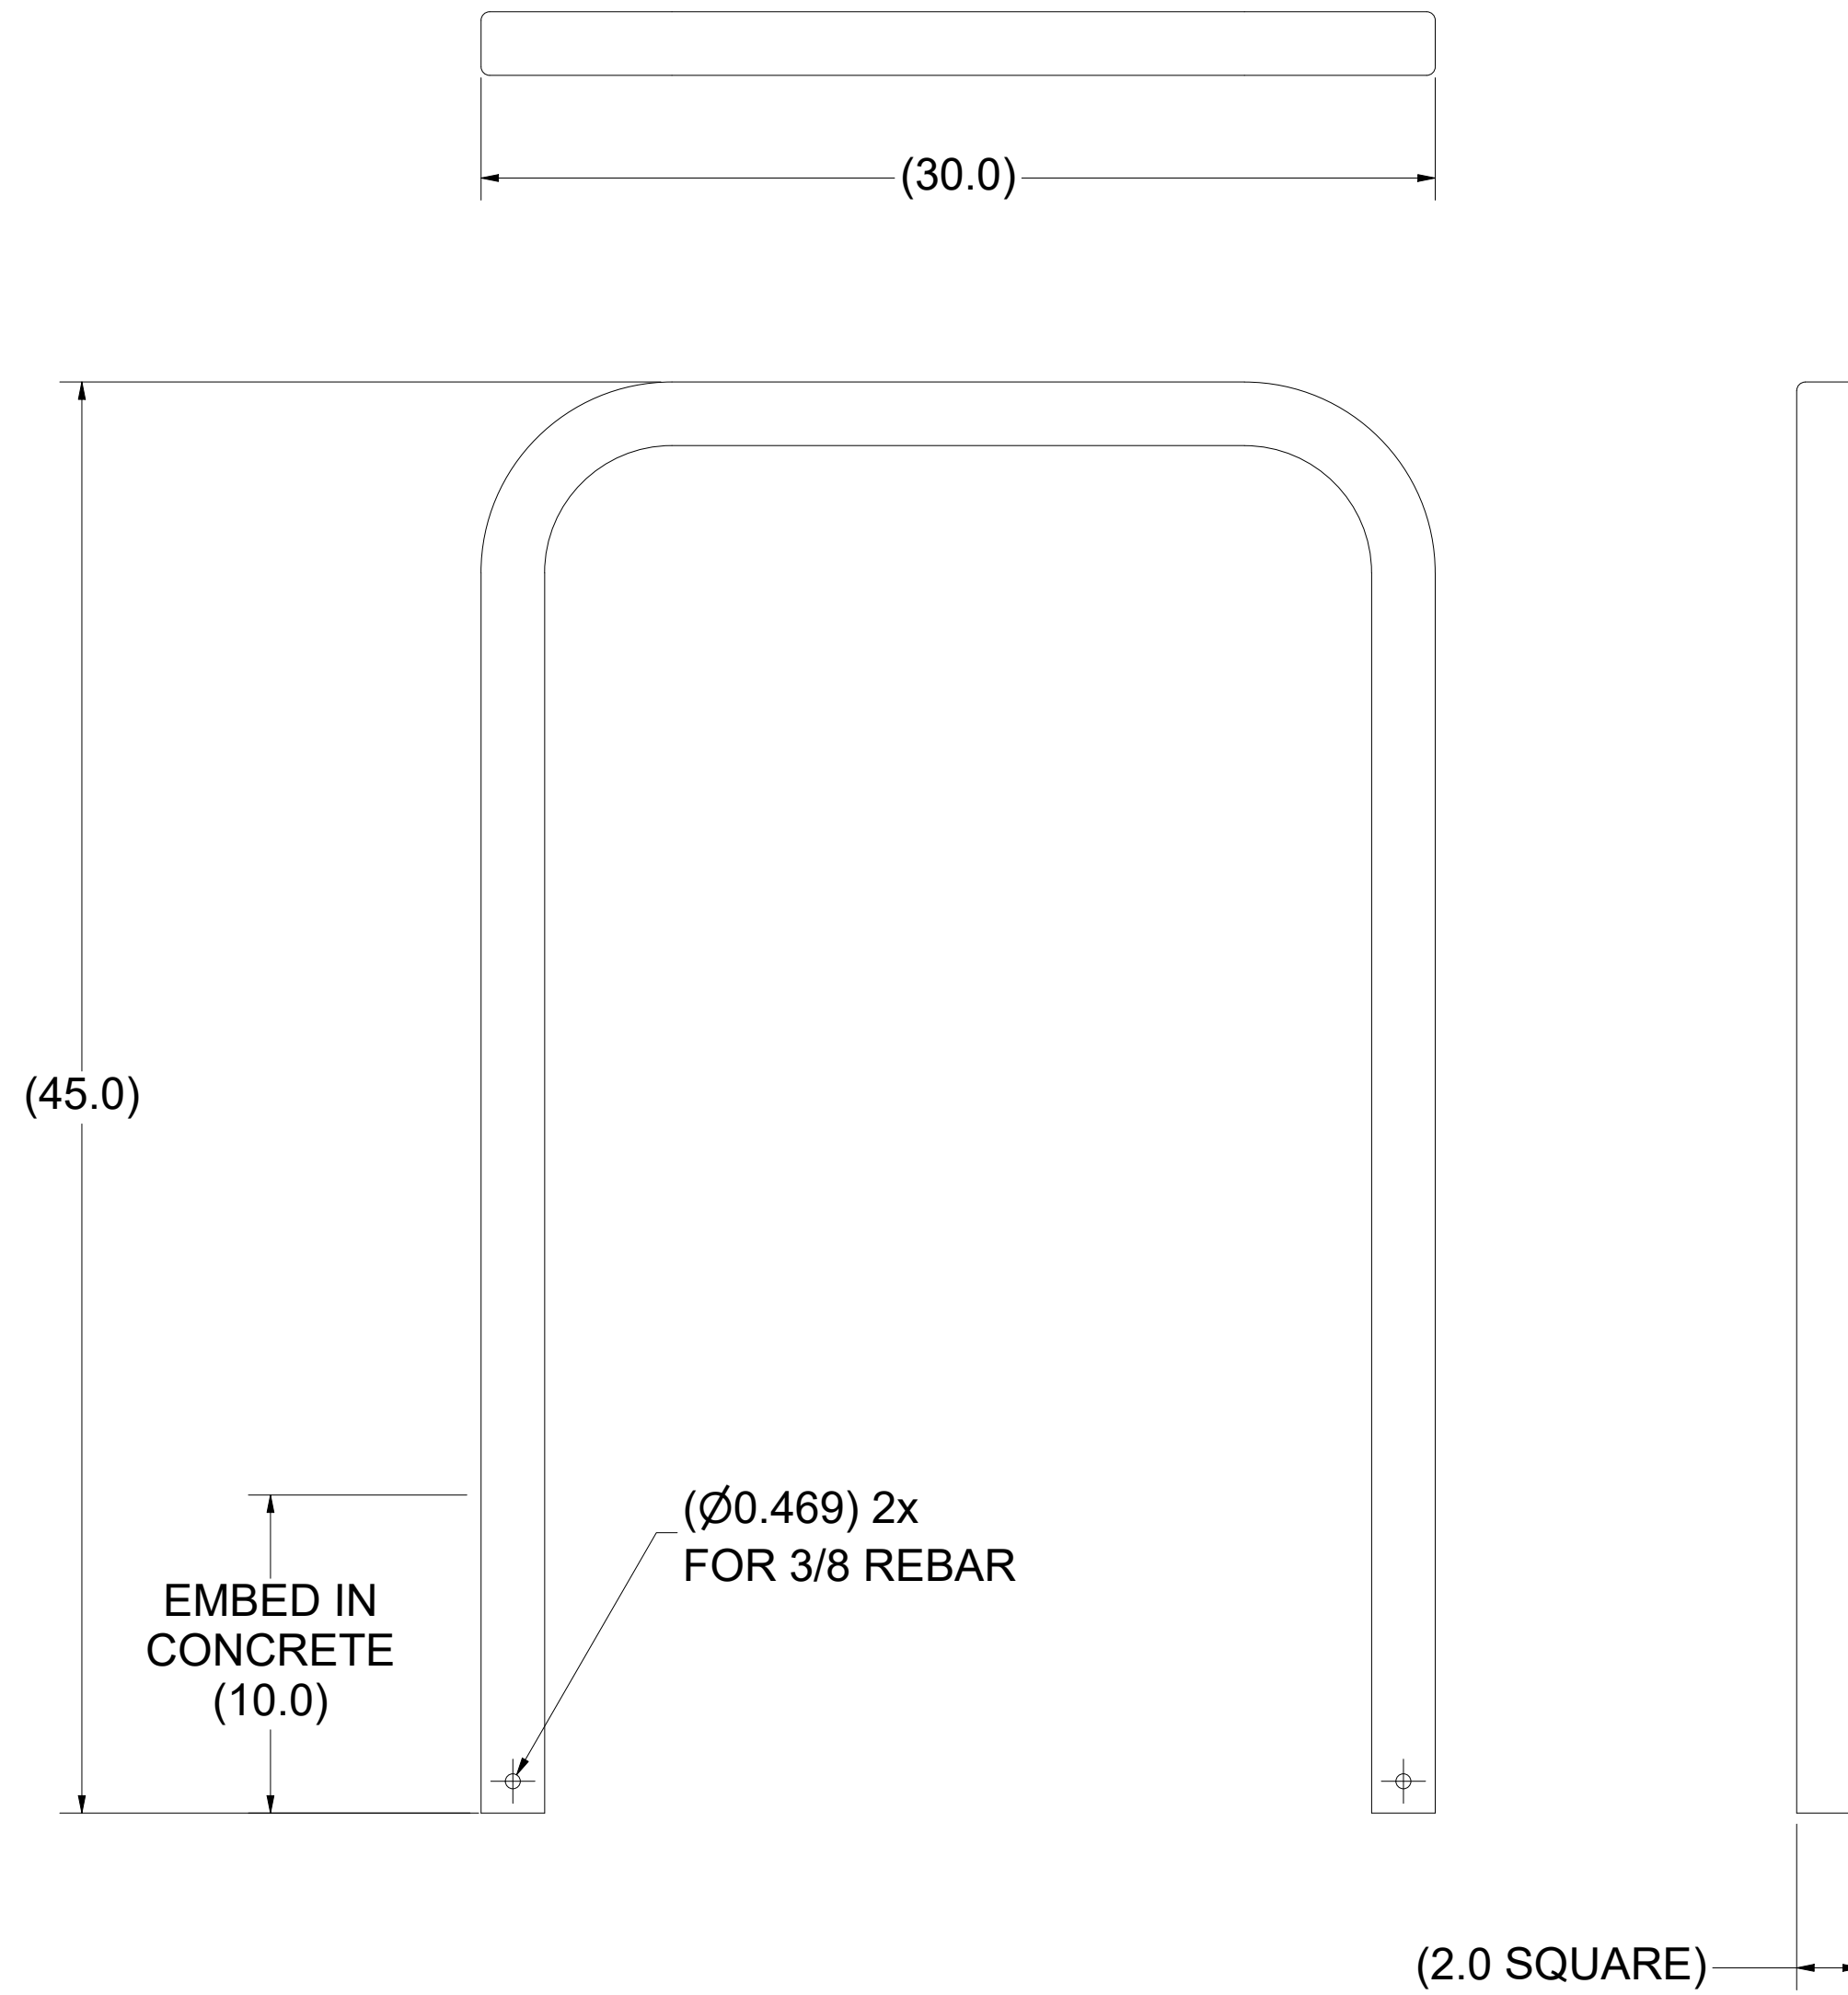

FOOT DETAIL A

PRODUCT WEIGHT: 37.3 LB

PRODUCT WEIGHT: 41.4 LB