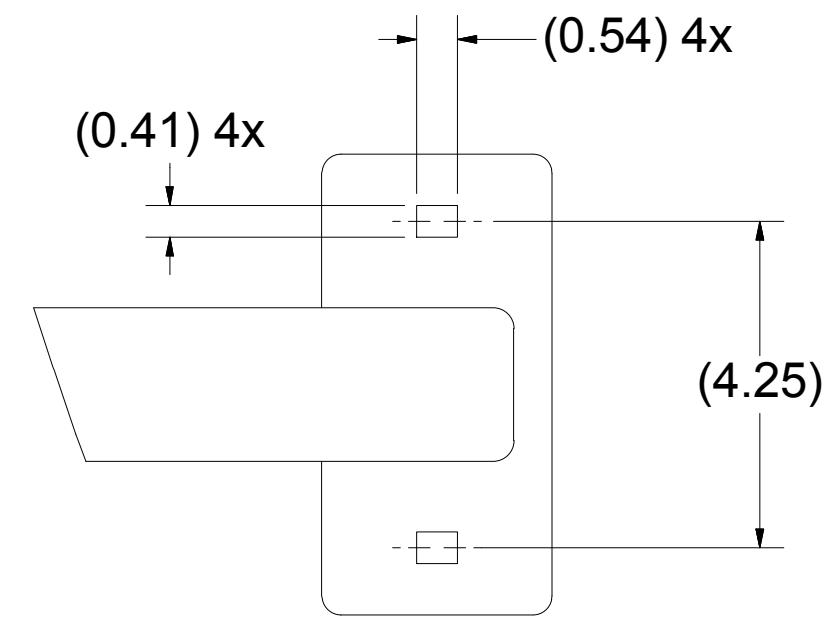

APPROXIMATE WEIGHT: 41.4 LB

FOOT
DETAIL A

APPROXIMATE WEIGHT: 37.3 LB