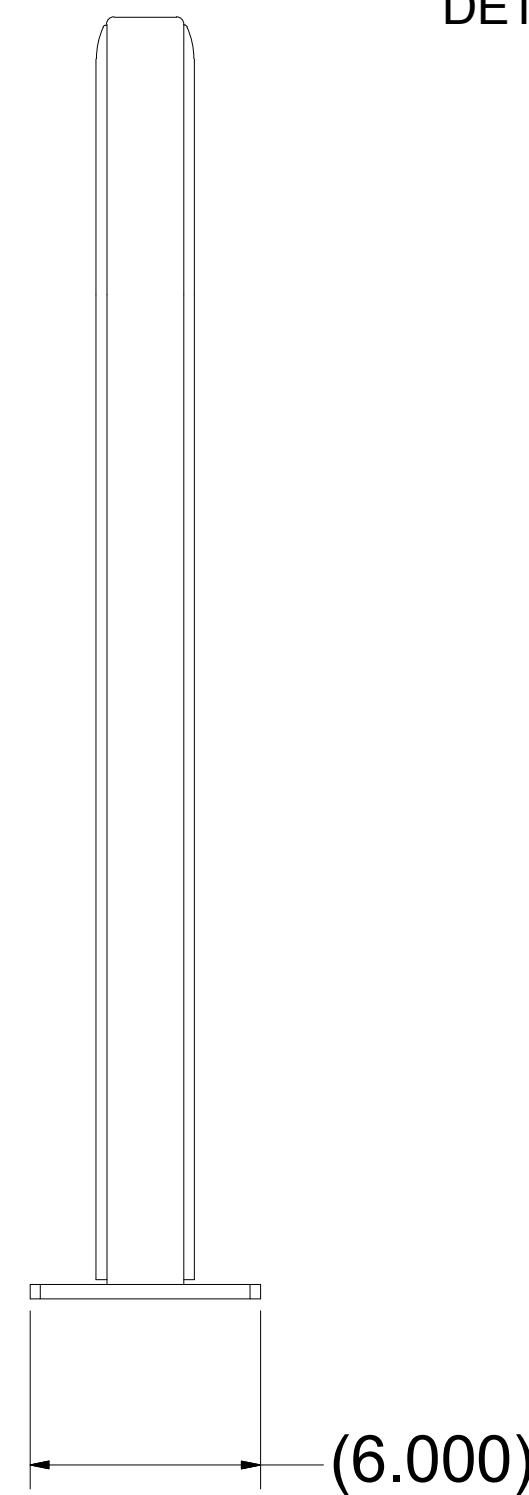

FOOT
DETAIL A

ESTIMATED WEIGHT = 33.5 LB

SANTOPRENE NO-SCRATCH

ESTIMATED WEIGHT = 34.9 LB