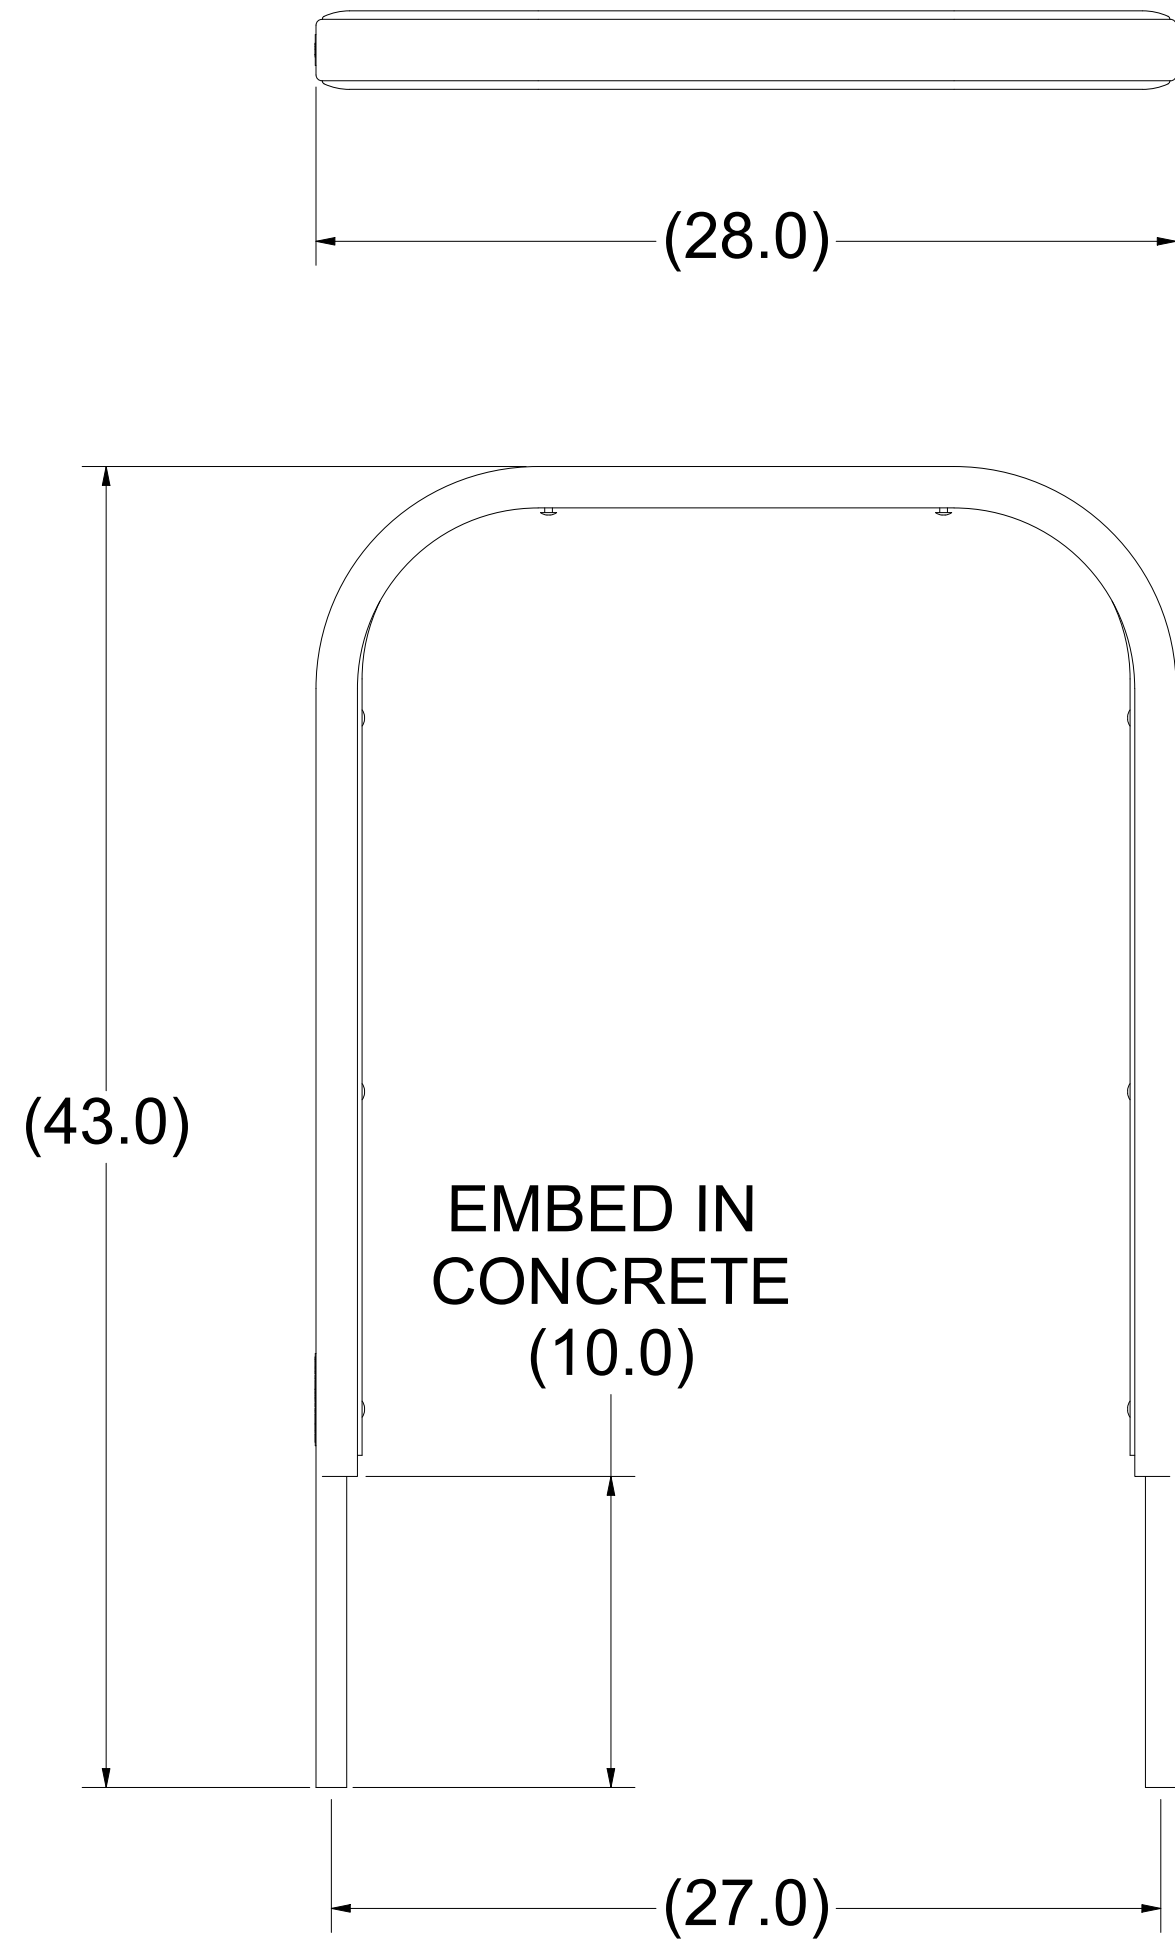

FOOT  
DETAIL A

PRODUCT WEIGHT = 33.2 LB

PRODUCT WEIGHT = 31.9 LB