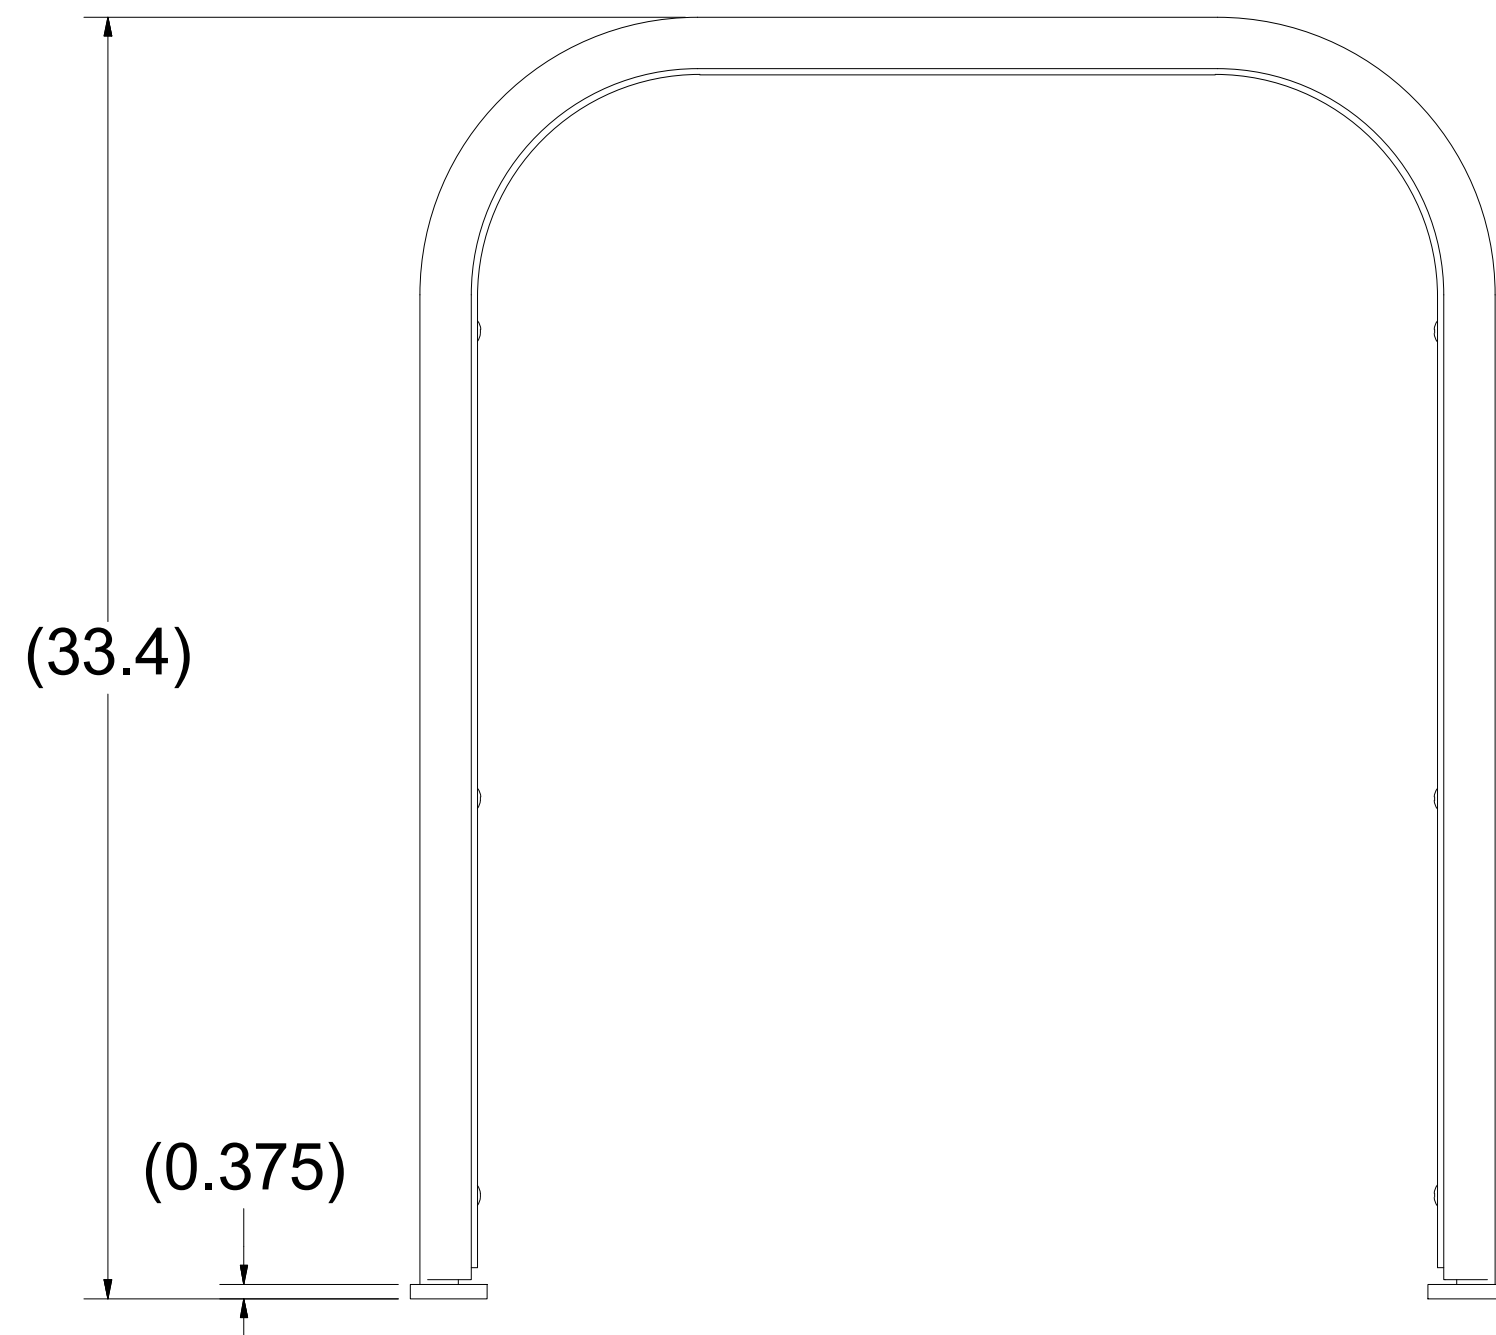

FOOT
DETAIL A

ESTIMATED WEIGHT = 33.5 LB

SANTOPRENE NO-SCRATCH

ESTIMATED WEIGHT = 34.9 LB