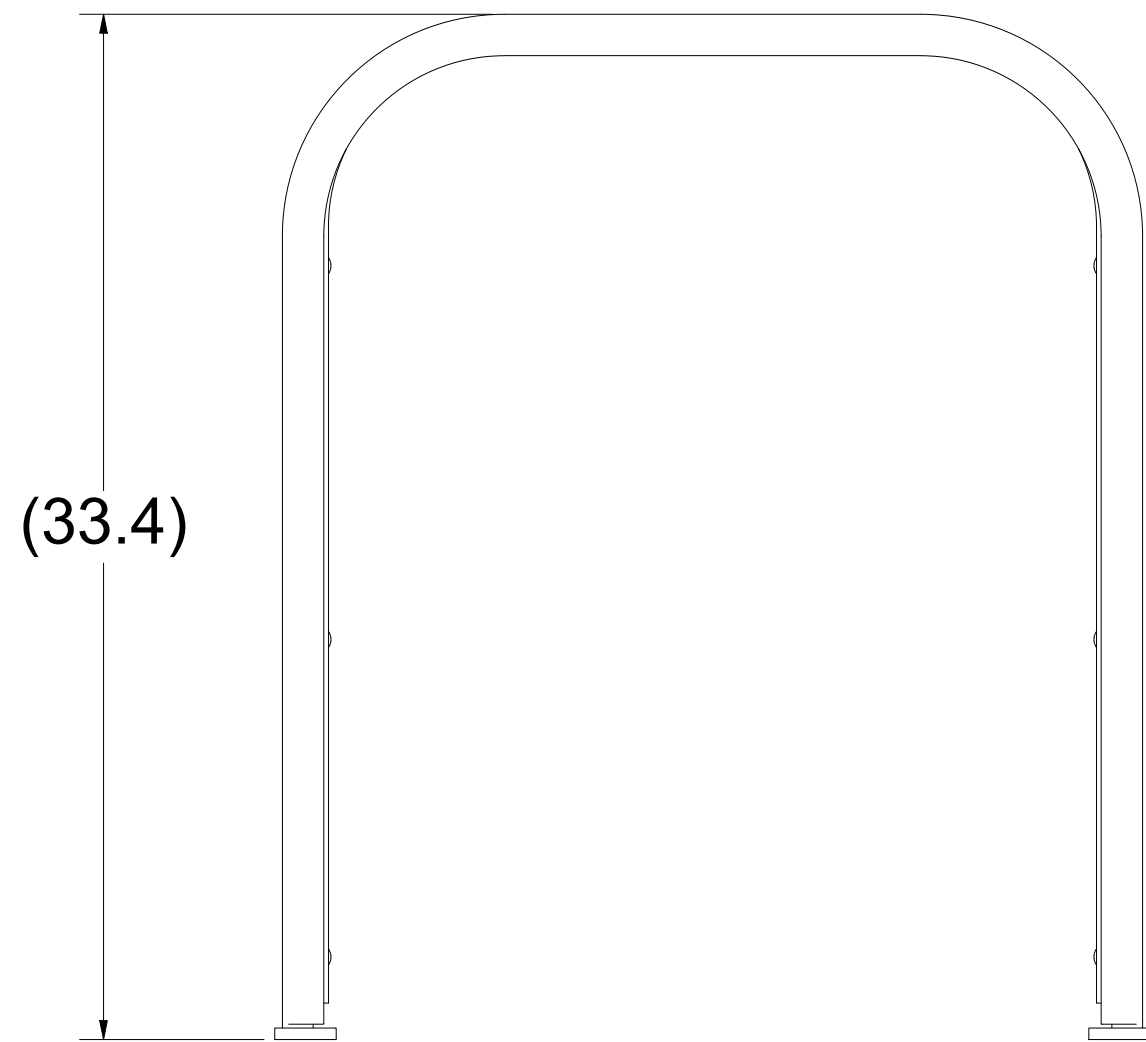

FOOT  
DETAIL A

PRODUCT WEIGHT = 33.2 LB

PRODUCT WEIGHT = 31.9 LB