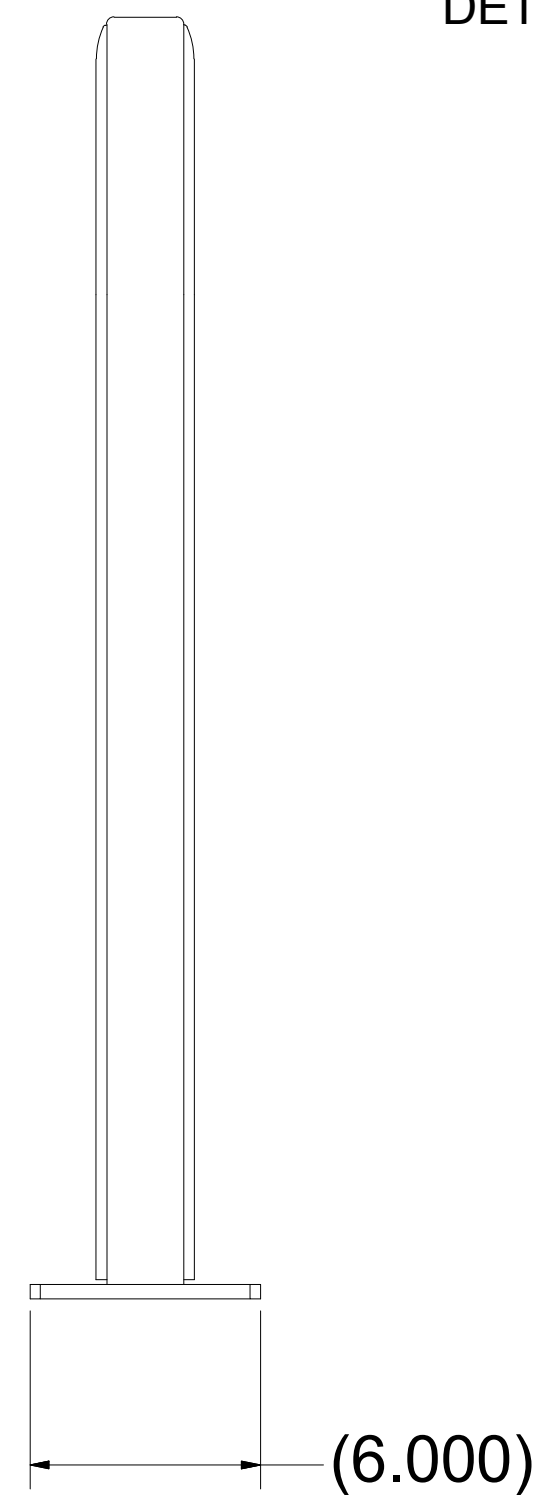

FOOT
DETAIL A

ESTIMATED WEIGHT = 33.5 LB

SANTOPRENE NO-SCRATCH

ESTIMATED WEIGHT = 34.9 LB