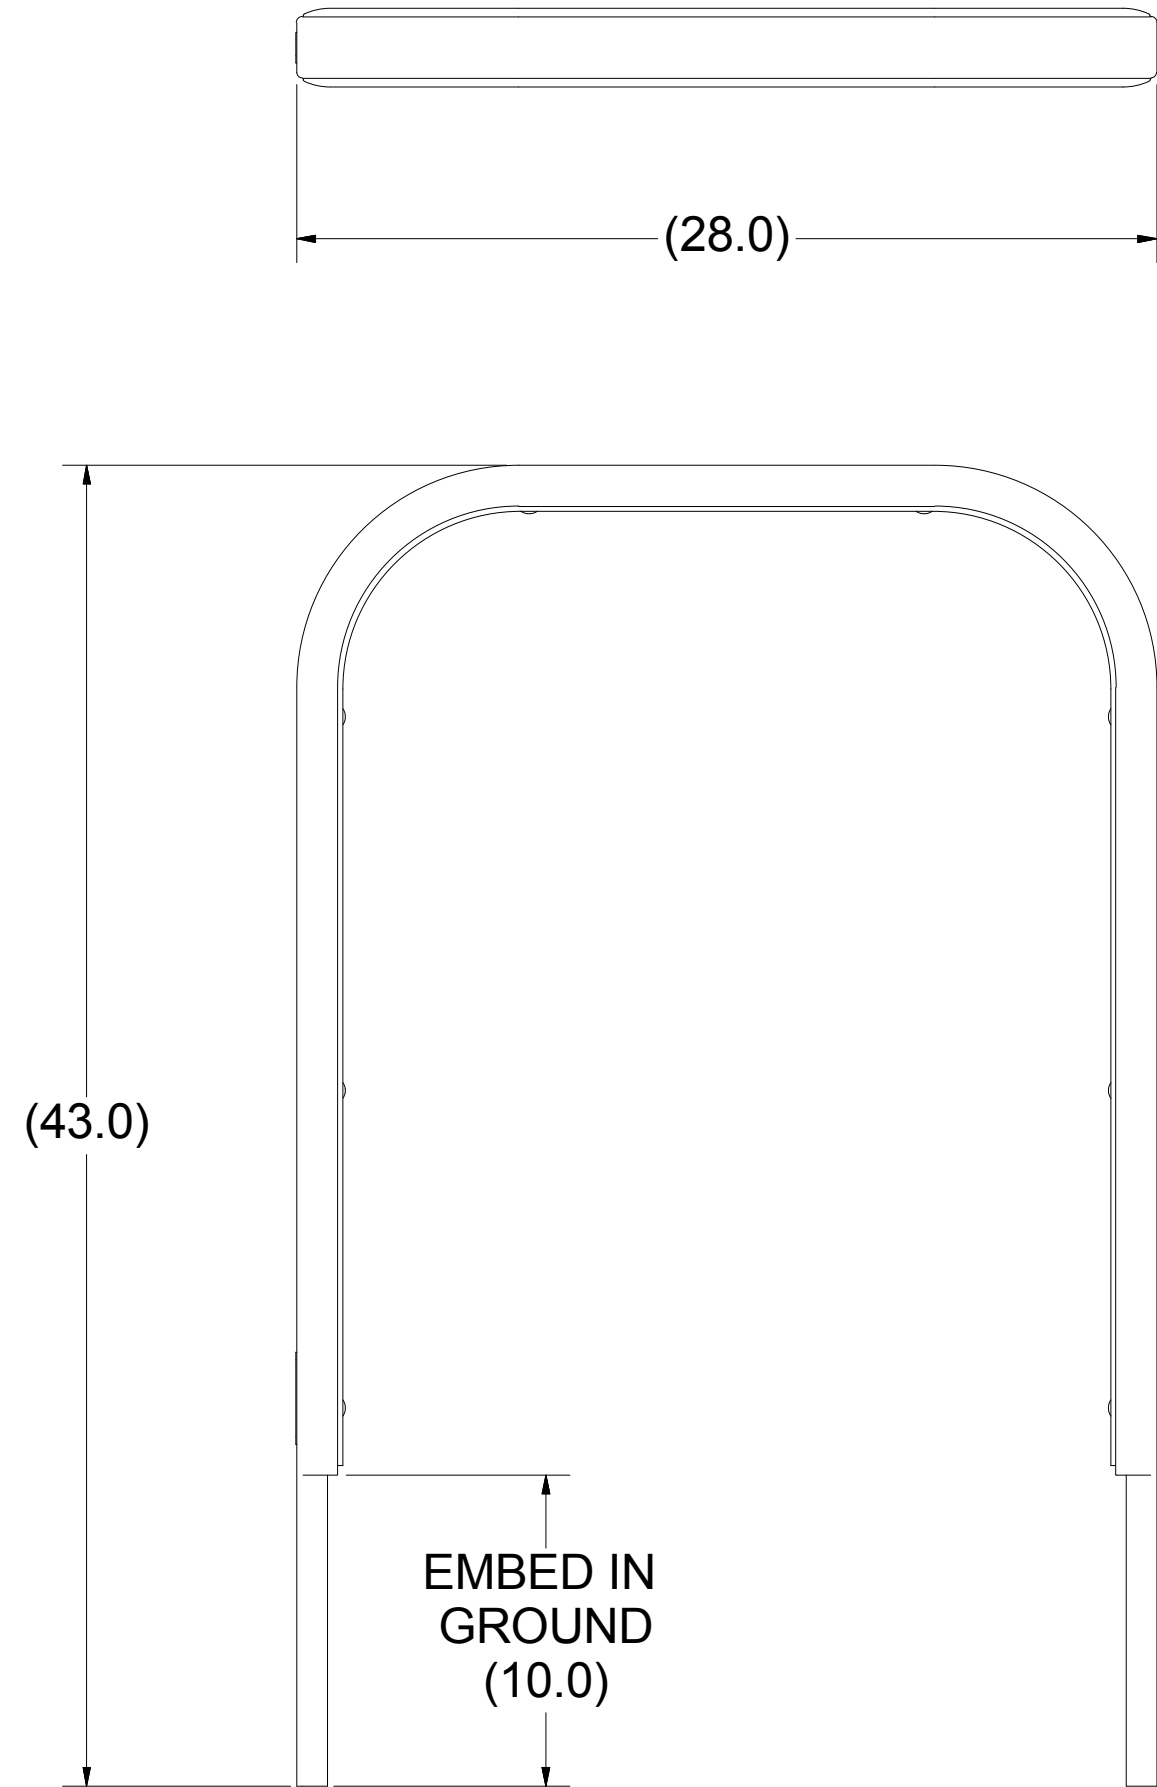

FOOT
DETAIL A

ESTIMATED WEIGHT = 33.5 LB

SANTOPRENE NO-SCRATCH

ESTIMATED WEIGHT = 34.9 LB