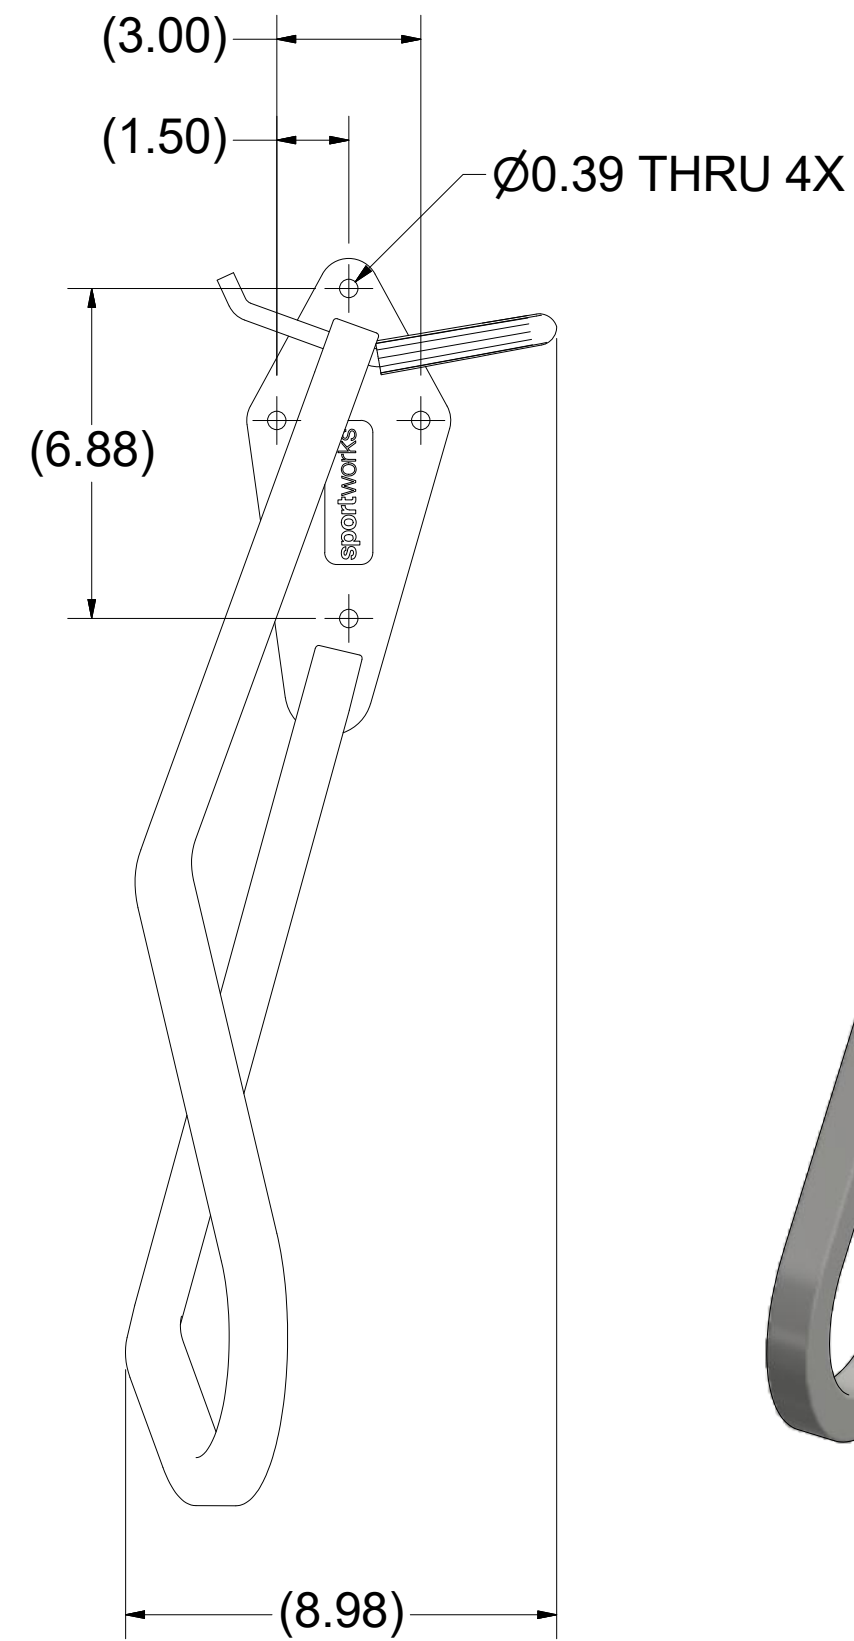

SANTOPRENE
WHEEL HOOK BOOT

POLYURETHANE
NO SCRATCH

ESTIMATED WEIGHT = 9.2 LB

SANTOPRENE
WHEEL HOOK BOOT

ESTIMATED WEIGHT = 9.0 LB