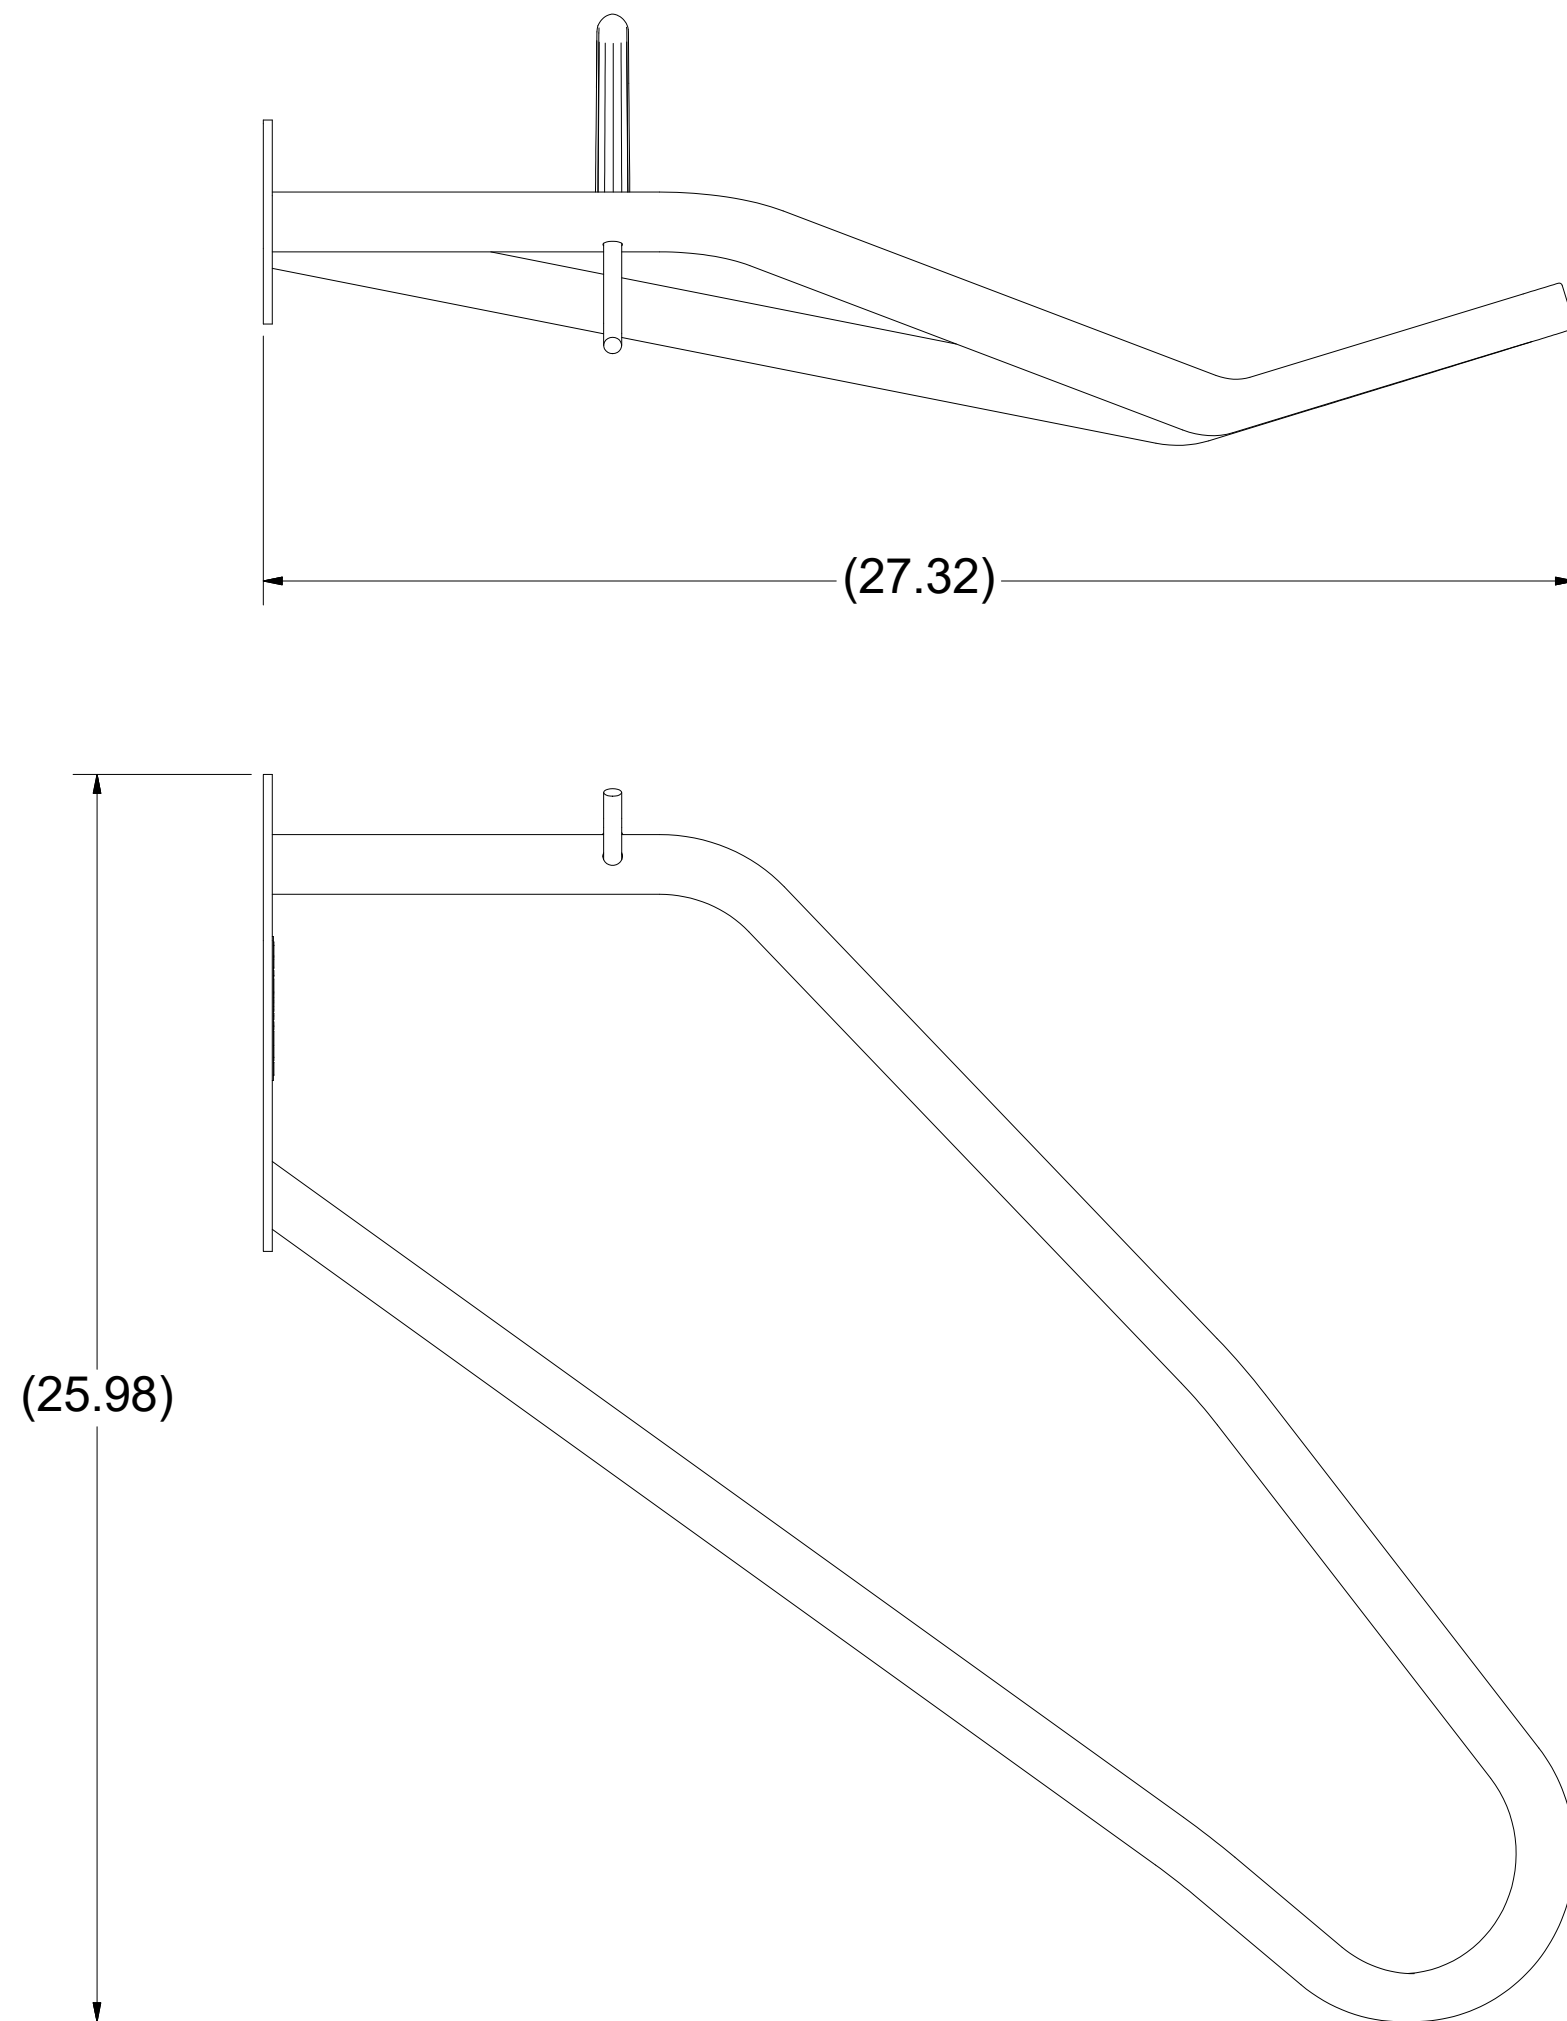

SANTOPRENE
WHEEL HOOK BOOT

POLYURETHANE
NO SCRATCH

ESTIMATED WEIGHT = 9.2 LB

SANTOPRENE
WHEEL HOOK BOOT

ESTIMATED WEIGHT = 9.0 LB