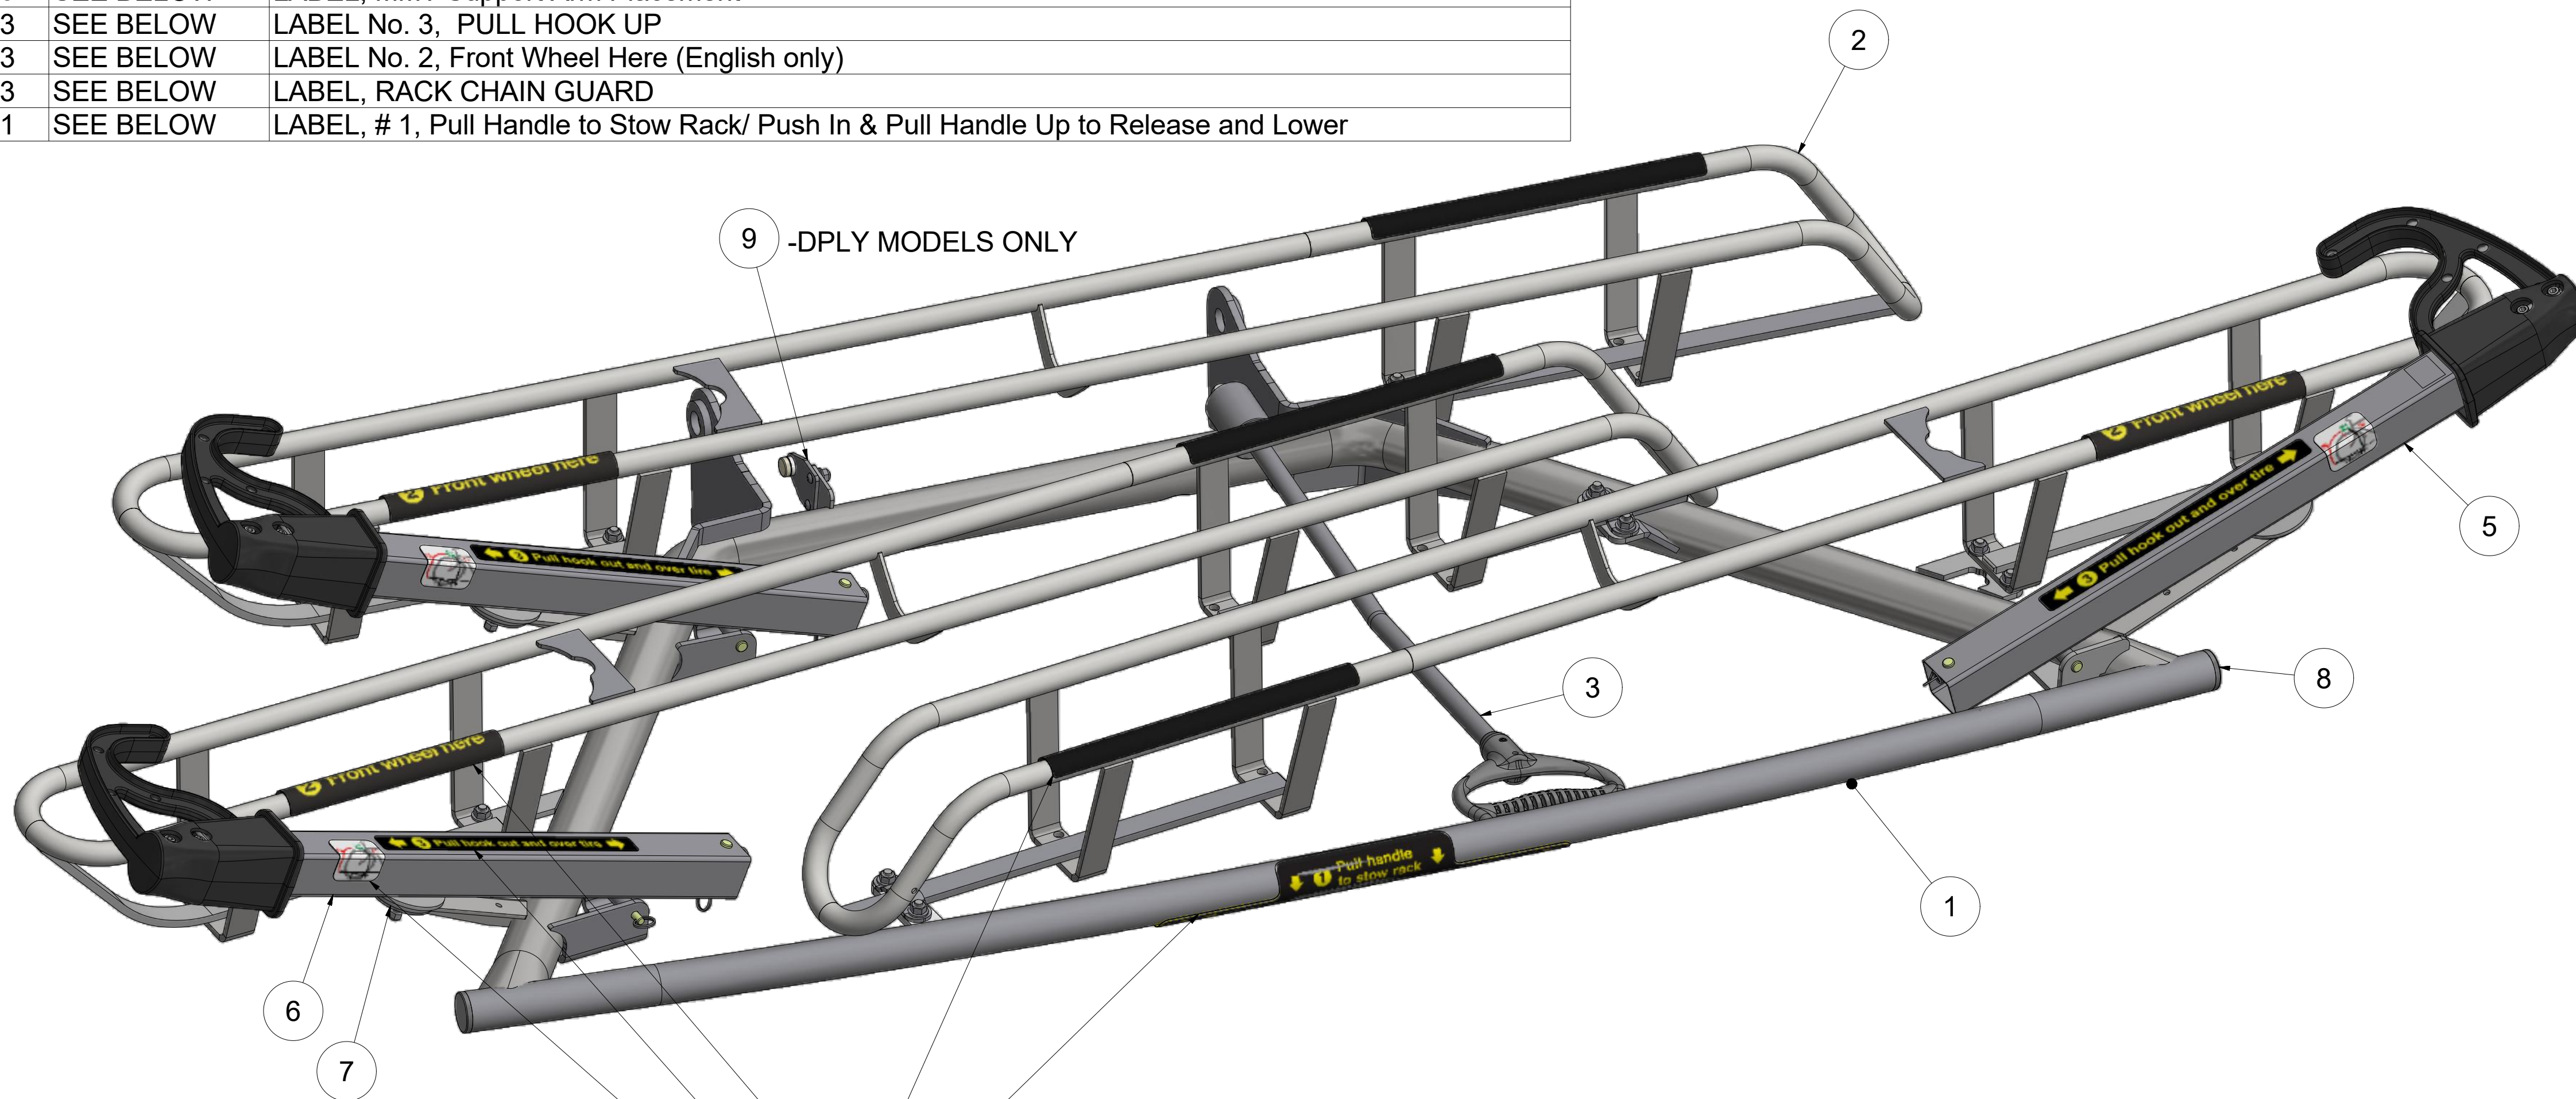

PARTS LIST

THIS PARTS LIST APPLIES TO THE FOLLOWING MODELS:
 100945
 100945-DPLY
 100945-SPAN
 100945-SPAN-DPLY

ITEM	QTY	PART NO	TITLE
1	1	100113	SPARES - Apex 3, SS Continuous Tubular Main Frame and Latch handle
2	3	101012	SPARES - Apex Wheel Tray
3	1	101059	SPARES - Apex 3 Latch Handle, Latch Pin, Yellow
4	1	101276	SPARES - Apex 3 Latch Handle, Latch Pin, Black
5	1	101015	SPARES - Apex Support Arm, Right Side of Tray, +Al
6	2	101014	SPARES - Apex Support Arm, Left Side of Tray, +Al
7	3	101027	SPARES - Apex Support Arm Magnet
8	2	101275	SPARES - Qty 2, Flat End Plug, Black, 1.25 OD
9	1	100105	SPARES - Deployment Bike Rack Kit (for rack ONLY), Apex 3 Tubular Frame
10	3	SEE BELOW	LABEL, MMT Support Arm Placement
11	3	SEE BELOW	LABEL No. 3, PULL HOOK UP
12	3	SEE BELOW	LABEL No. 2, Front Wheel Here (English only)
13	3	SEE BELOW	LABEL, RACK CHAIN GUARD
14	1	SEE BELOW	LABEL, # 1, Pull Handle to Stow Rack/ Push In & Pull Handle Up to Release and Lower

REV	DESCRIPTION	DATE	BY	CHK
A.1	UPDATED FGI DESCRIPTIONS	6/14/17	GMC	GMC
A.1	UPDATED WITH NEW FGI P/Ns	5/30/17	GMC	GMC
A	INITIAL RELEASE	1/6/2017	GMC	GMC