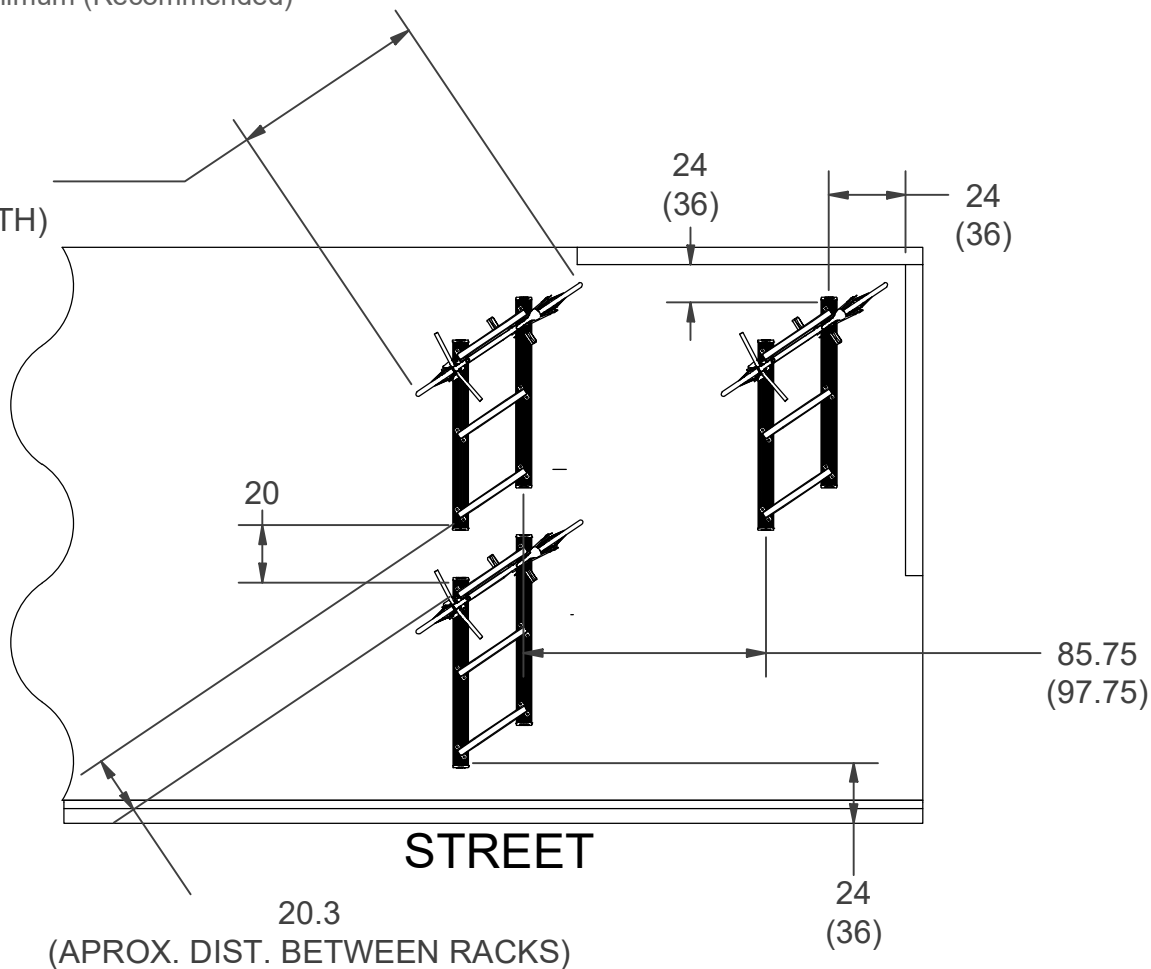

Dimensional format shown. Minimum (Recommended)
 All dimensions are in inches.

Dimensional format shown. Minimum (Recommended)
All dimensions are in inches.

72
(TYPICAL BIKE LENGTH)

20.3
(APROX. DIST. BETWEEN RACKS)

72
(TYPICAL BIKE LENGTH)

Dimensional format shown. Minimum (Recommended)
 All dimensions are in inches.

*36 inch spacing preferred when adjacent to auto parking