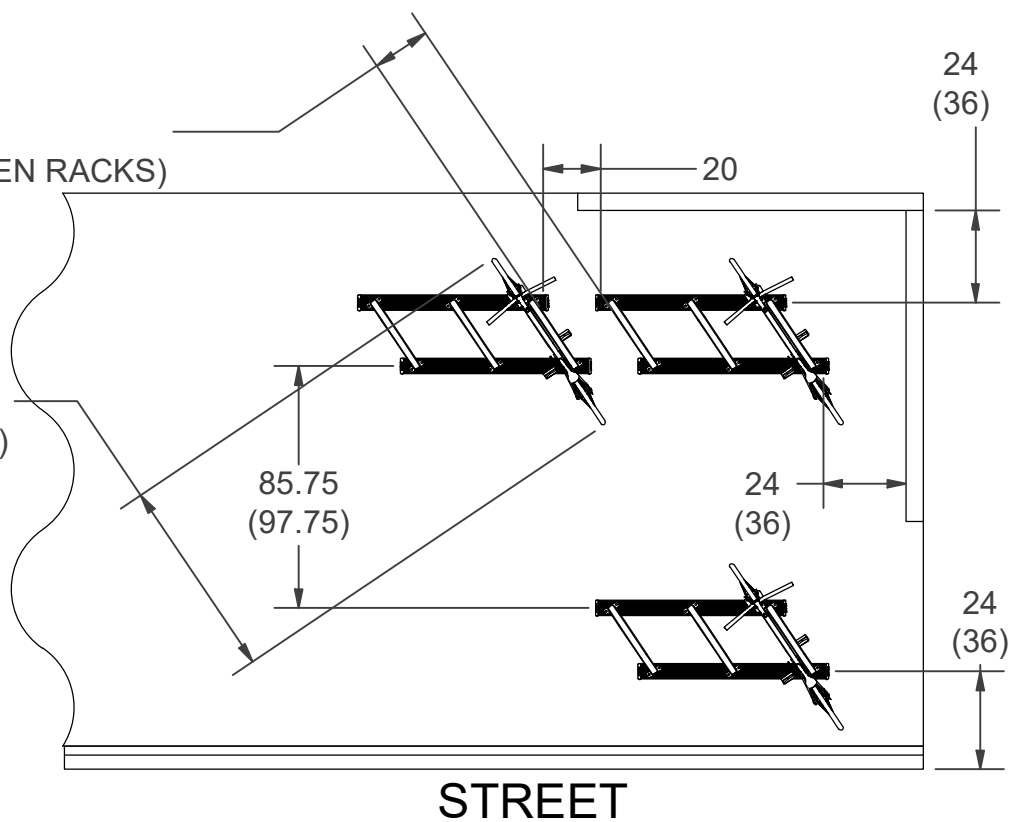

Dimensional format shown. Minimum (Recommended)
 All dimensions are in inches.

Dimensional format shown. Minimum (Recommended)
All dimensions are in inches.

72
(TYPICAL BIKE LENGTH)

20.3
(APROX. DIST. BETWEEN RACKS)

72
(TYPICAL BIKE LENGTH)

Dimensional format shown. Minimum (Recommended)
 All dimensions are in inches.

*36 inch spacing preferred when adjacent to auto parking