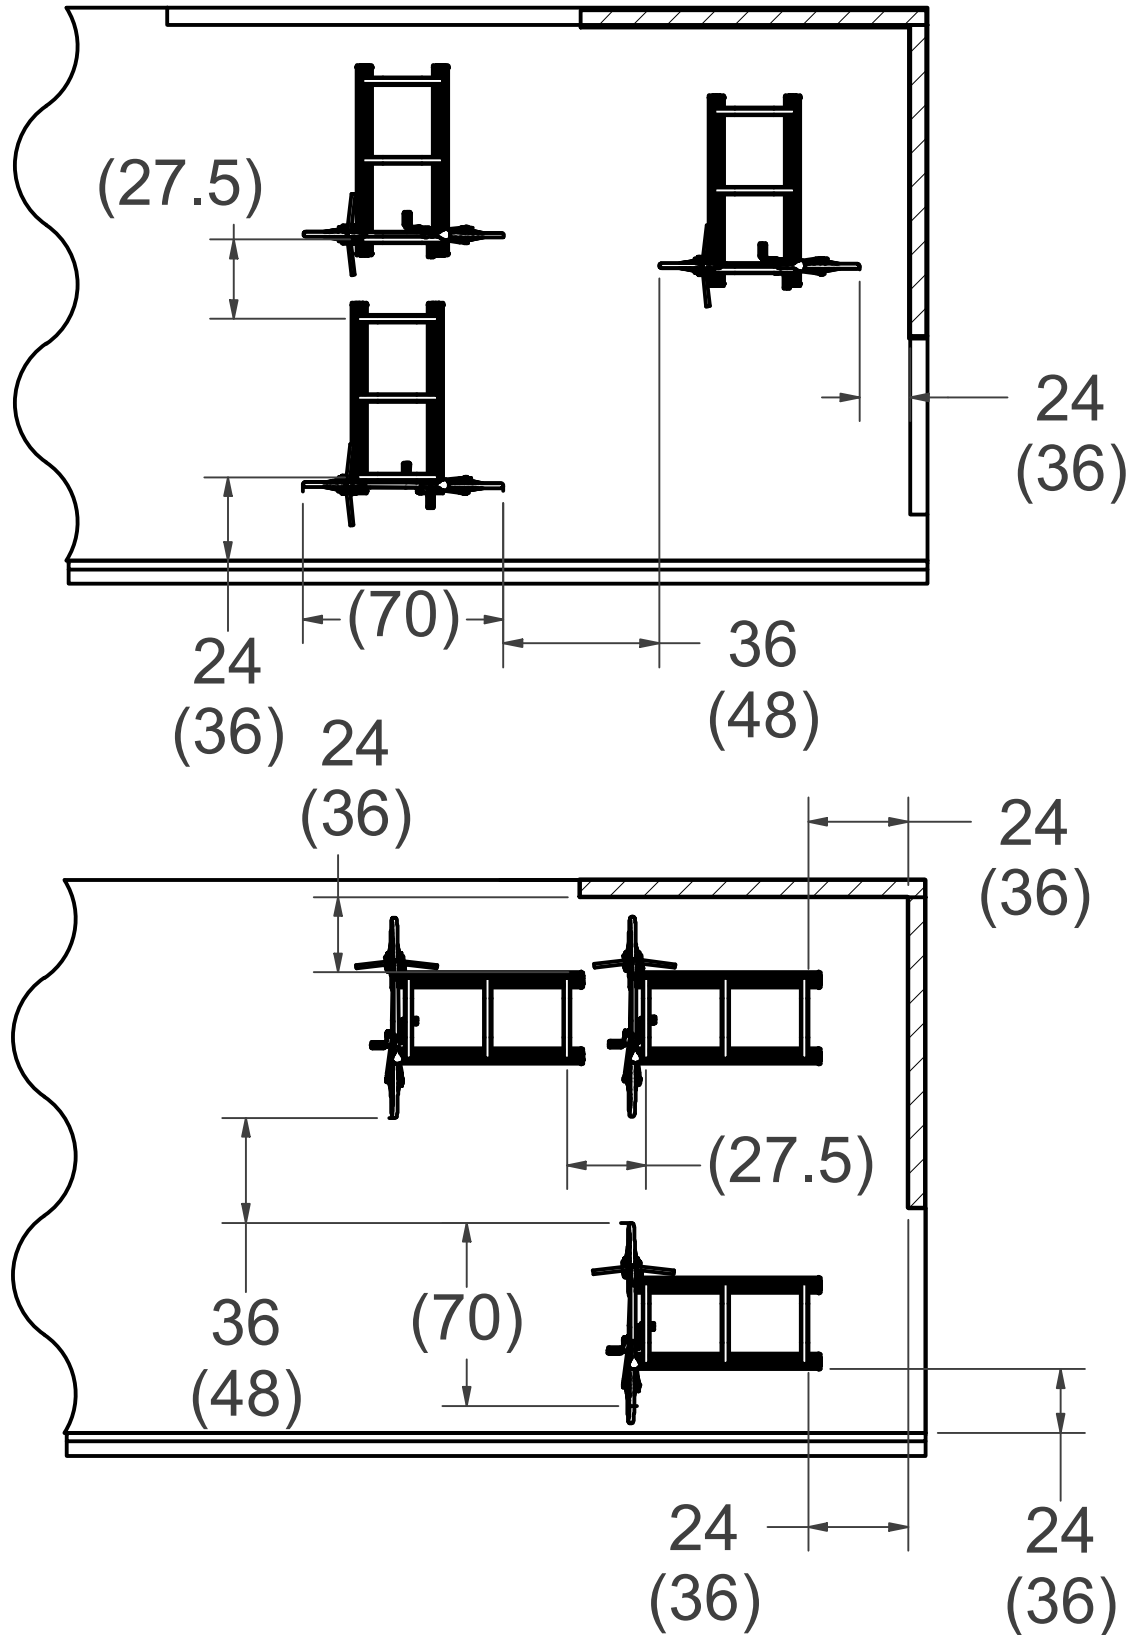

Dimensional format shown. Minimum (Recommended)
 All dimensions are in inches.

Dimensional format shown. Minimum (Recommended)
All dimensions are in inches.

72
(TYPICAL BIKE LENGTH)

20.3
(APROX. DIST. BETWEEN RACKS)

72
(TYPICAL BIKE LENGTH)

Dimensional format shown. Minimum (Recommended)
 All dimensions are in inches.

*36 inch spacing preferred when adjacent to auto parking