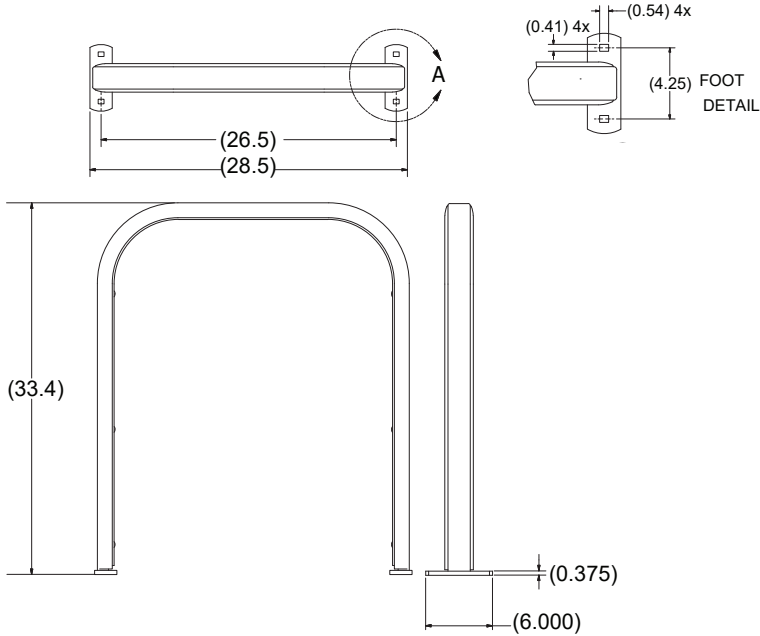

- » MOUNTING OPTIONS:
- Embedded Mount (in-ground into concrete footing)
 - Surface Mount (0.375" x 2" x 6" flat bar foot)
 - Concrete Wedge Anchors
 - Asphalt Anchors
 - Add Tamper-resistant Nuts
 - Mounting Rails (see submittal sheet for options)
 - Concrete Wedge Anchors
 - Asphalt Anchors

Specifications and Dimensions

» SURFACE MOUNT

» EMBEDDED MOUNT

» STANDARD SPECIFICATIONS

WEIGHT

Embedded: 33.2 lbs
Surface: 31.9 lbs

DIMENSIONS

Outer Tube: 2" x 1" x 0.12"
Flat Inner Bar: 0.25" x 2"