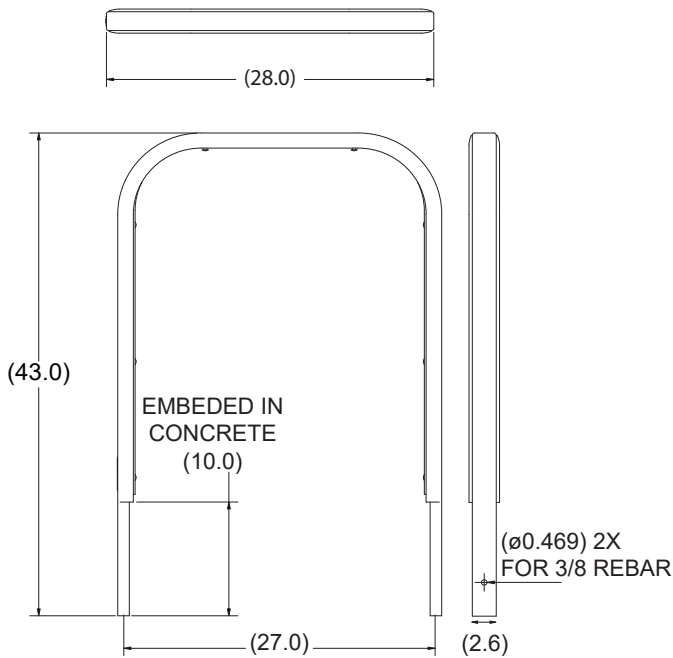

- » MOUNTING OPTIONS:
- Embedded Mount (in-ground into concrete footing)
 - Surface Mount (0.375" x 2" x 6" flat bar foot)
 - Concrete Wedge Anchors
 - Asphalt Anchors
 - Add Tamper-resistant Nuts
 - Mounting Rails (see submittal sheet for options)
 - Concrete Wedge Anchors
 - Asphalt Anchors

Specifications and Dimensions

» SURFACE MOUNT

» EMBEDDED MOUNT

» STANDARD SPECIFICATIONS

WEIGHT

Embedded: 33.2 lbs
Surface: 31.9 lbs

DIMENSIONS

Outer Tube: 2" x 1" x 0.12"
Flat Inner Bar: 0.25" x 2"